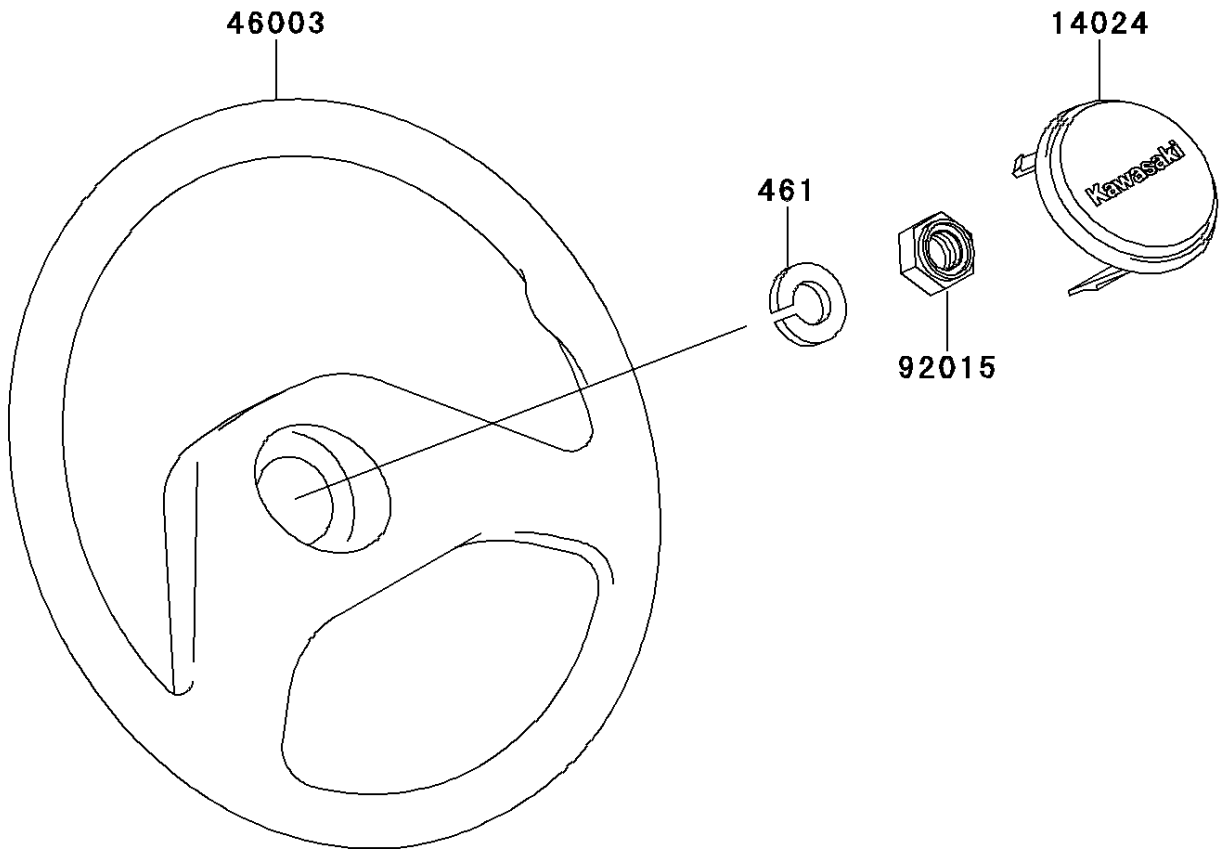

# Mule 2510 4X4 PARTS DIAGRAM

Steering Wheel

F2311

# Mule 2510 4X4 PARTS LIST

## Steering Wheel

ITEM NAME	PART NUMBER	QUANTITY
WASHER-SPRING,12MM (Ref # 461)	461F1200	1
COVER,STEERING WHEEL (Ref # 14024)	14024-1574	1
HANDLE,STEERING (Ref # 46003)	46003-1265	1
NUT,LOCK,12MM (Ref # 92015)	92015-1774	1