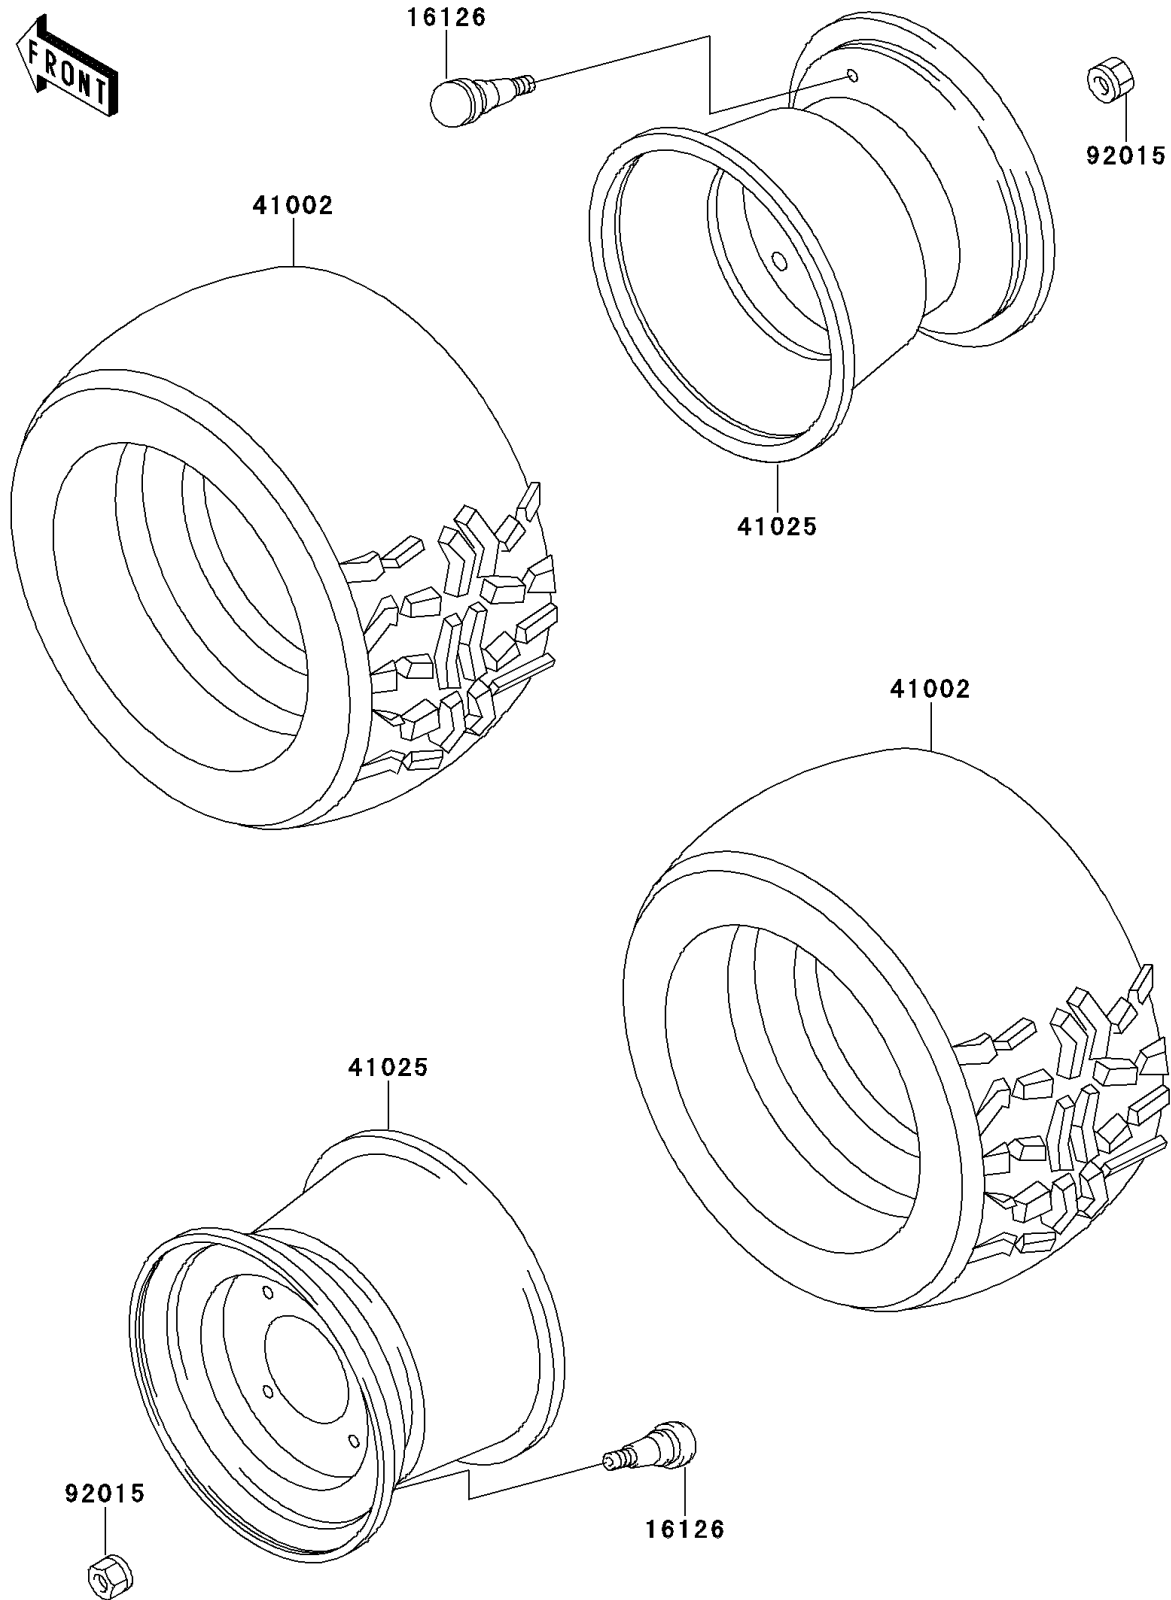

Mule 2510 4X4 PARTS DIAGRAM

Wheels/Tires

F2210

Mule 2510 4X4 PARTS LIST

Wheels/Tires

ITEM NAME	PART NUMBER	QUANTITY
VALVE (Ref # 16126)	16126-4001	4
TIRE,22X11.00-10 4PR,KT869A(D) (Ref # 41002)	41002-1752	4
RIM,10X8.5,F.SILVER (Ref # 41025)	41025-1236-5A	4
NUT,12MM (Ref # 92015)	92015-1706	16