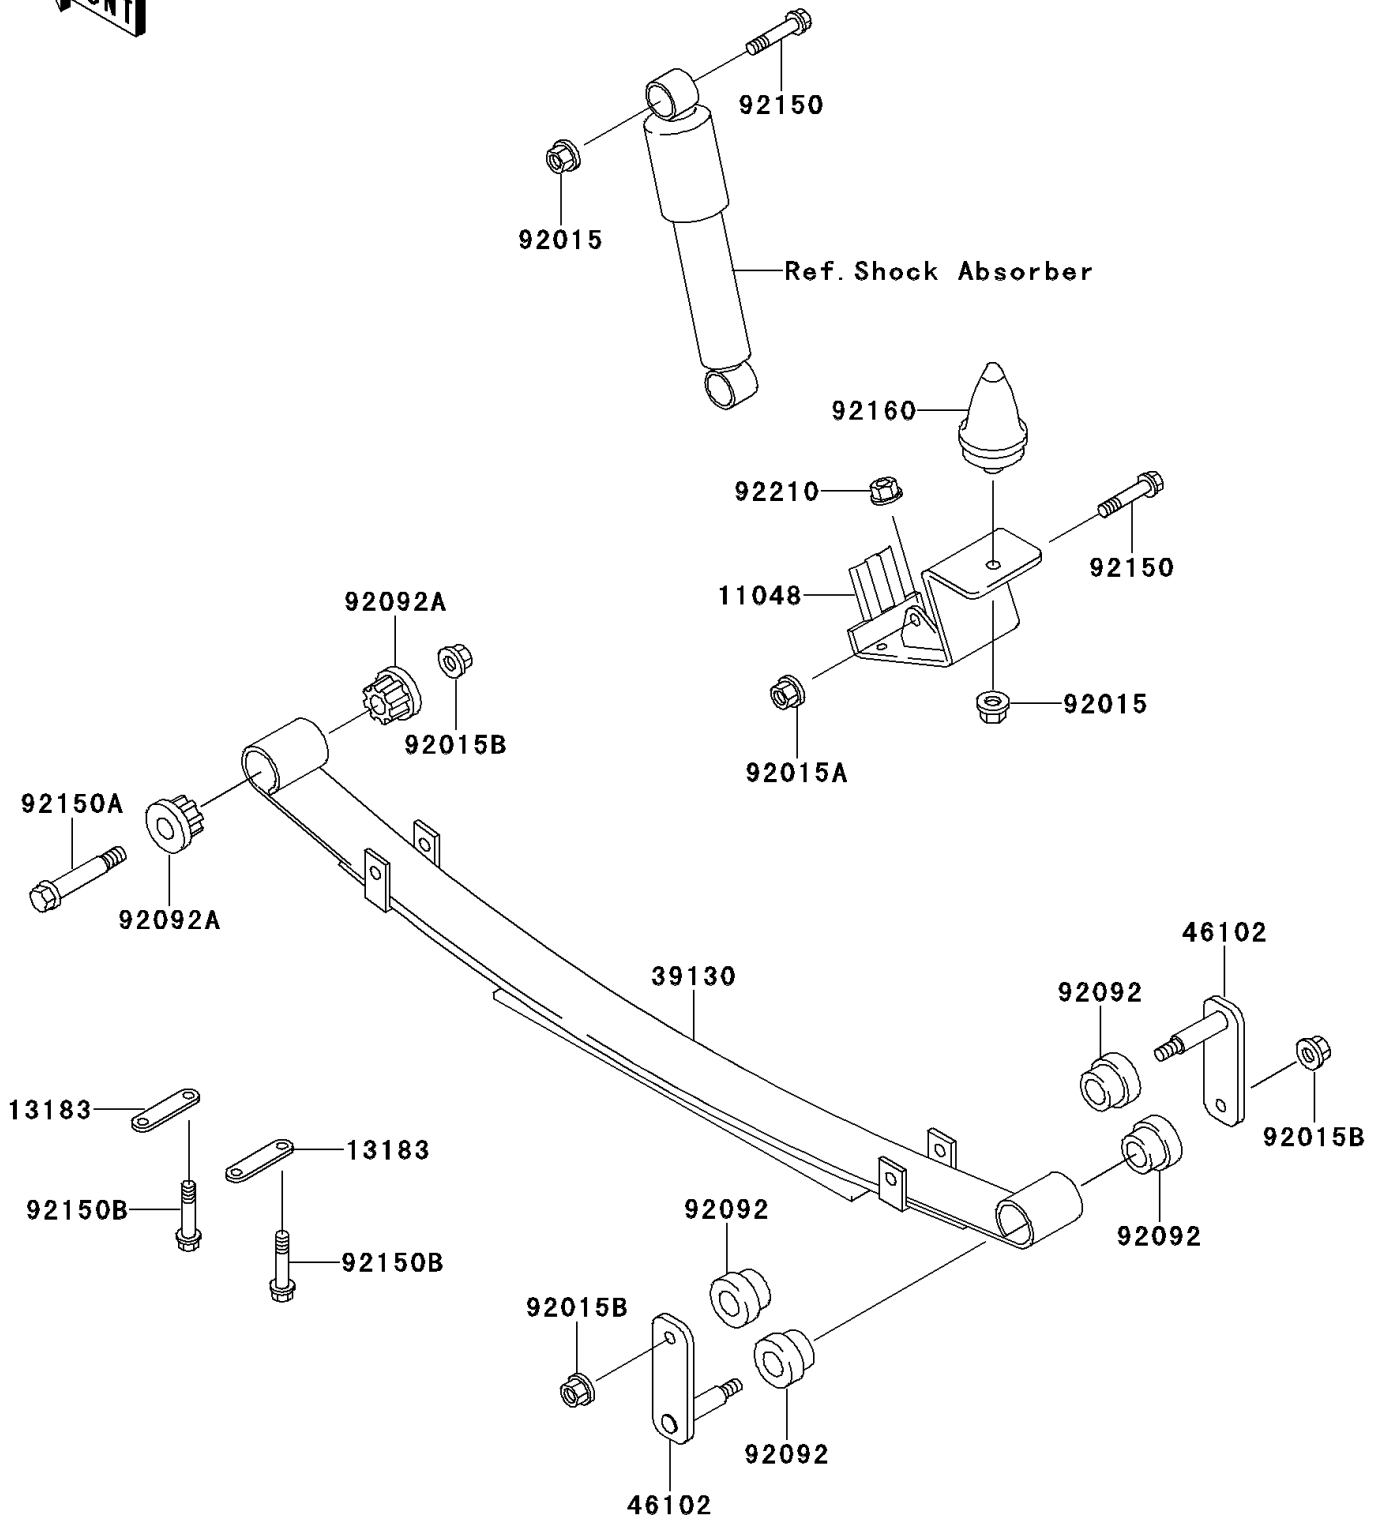

Mule 2510 4X4 PARTS DIAGRAM

Rear Suspension

F2153

Mule 2510 4X4 PARTS LIST

Rear Suspension

ITEM NAME	PART NUMBER	QUANTITY
BRACKET,LEAF SPRING (Ref # 11048)	11048-1082	2
PLATE,LEAF SPRING (Ref # 13183)	13183-1447	4
SPRING-LEAF (Ref # 39130)	39130-1066	2
ROD,LEAF SPRING,RR (Ref # 46102)	46102-1338	4
NUT,FLANGED,10MM (Ref # 92015)	92015-1335	4
NUT,LOCK,10MM (Ref # 92015A)	92015-1597	2
NUT,12MM (Ref # 92015B)	92015-1706	6
BUSHING-RUBBER (Ref # 92092)	92092-1069	8
BUSHING-RUBBER (Ref # 92092A)	92092-1070	4
BOLT,FLANGED,10X52 (Ref # 92150)	92150-1023	4
BOLT,12MM (Ref # 92150A)	92150-1284	2
BOLT,10X52 (Ref # 92150B)	92150-1287	8
DAMPER,BUMP STOPPER (Ref # 92160)	92160-1136	2
NUT,LOCK,10MM (Ref # 92210)	92210-1204	8