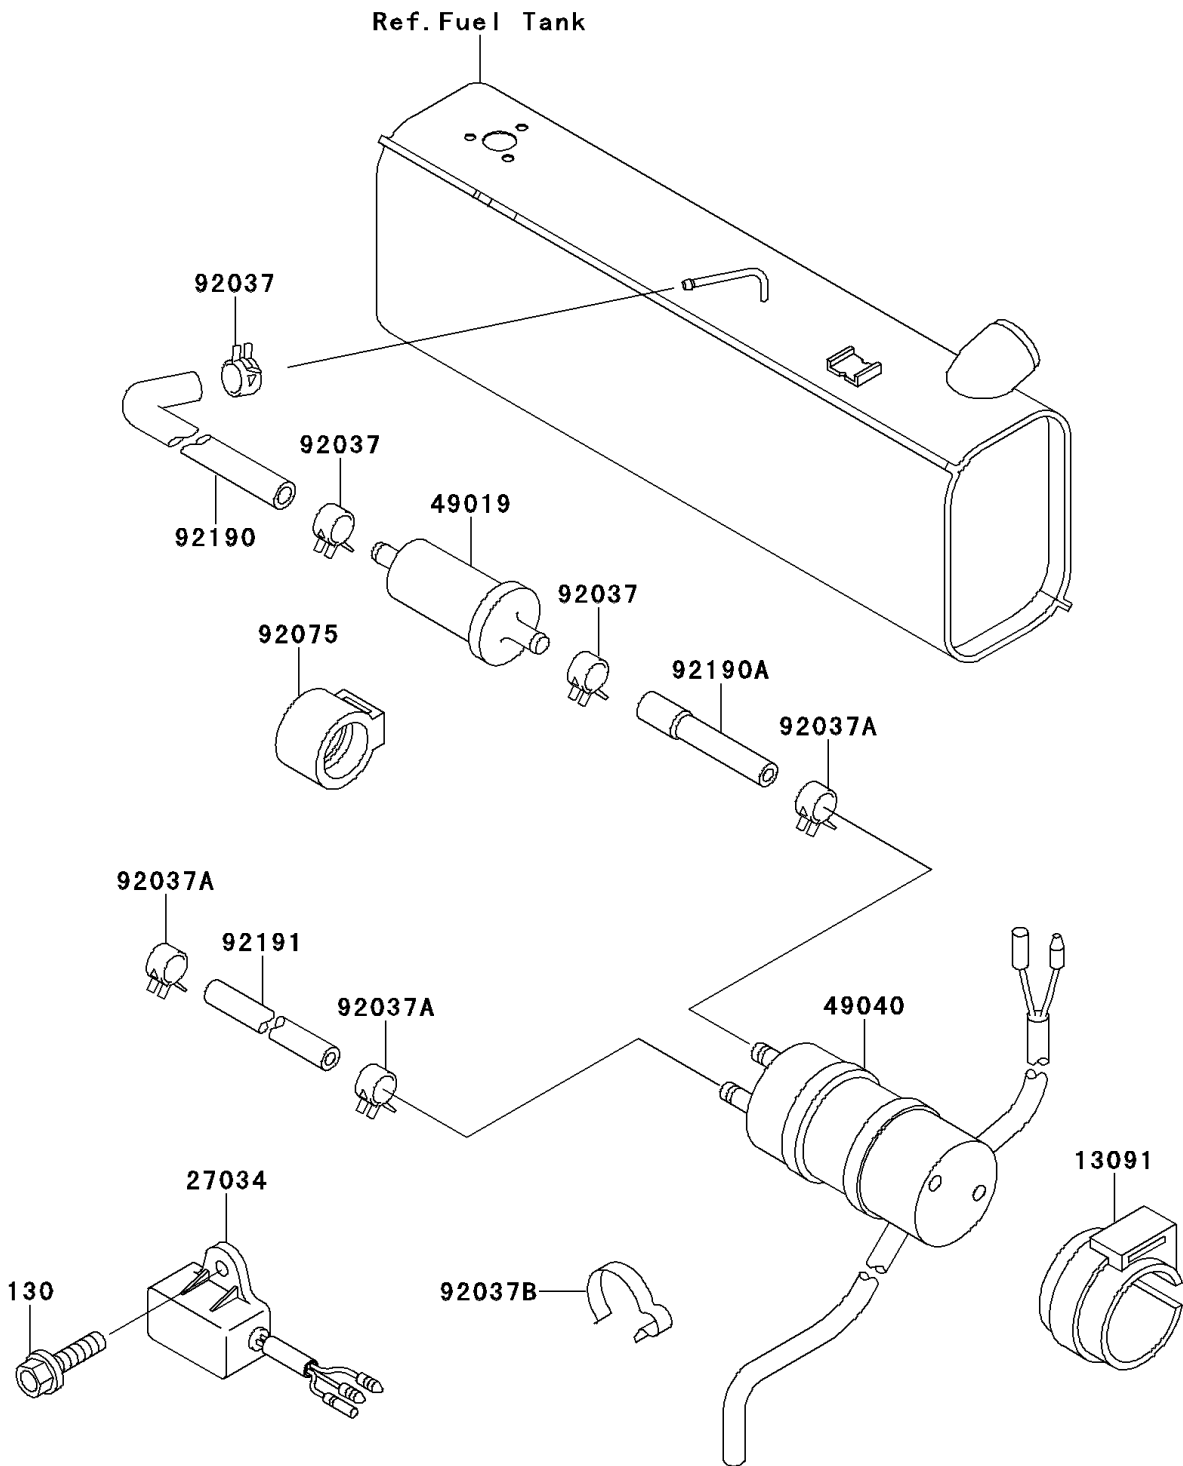

# Mule 2510 4X4 PARTS DIAGRAM

Fuel Pump

E1520

## Mule 2510 4X4 PARTS LIST

### Fuel Pump

ITEM NAME	PART NUMBER	QUANTITY
BOLT-FLANGED,6X14,BLACK (Ref # 130)	130J0614	1
HOLDER (Ref # 13091)	13091-1512	1
RELAY,FUEL CUT (Ref # 27034)	27034-1053	1
FILTER-FUEL (Ref # 49019)	49019-1055	1
PUMP-FUEL (Ref # 49040)	49040-1055	1
CLAMP (Ref # 92037)	92037-1181	3
CLAMP,TUBE (Ref # 92037A)	92037-1505	3
CLAMP,HOSE (Ref # 92037B)	92037-1552	1
DAMPER,FUEL FILTER (Ref # 92075)	92075-1853	1
TUBE,8X13X370 (Ref # 92190)	92190-1325	1
TUBE,FILTER-PUMP (Ref # 92190A)	92190-1437	1
TUBE,PUMP-CARBURETOR (Ref # 92191)	92191-1042	1