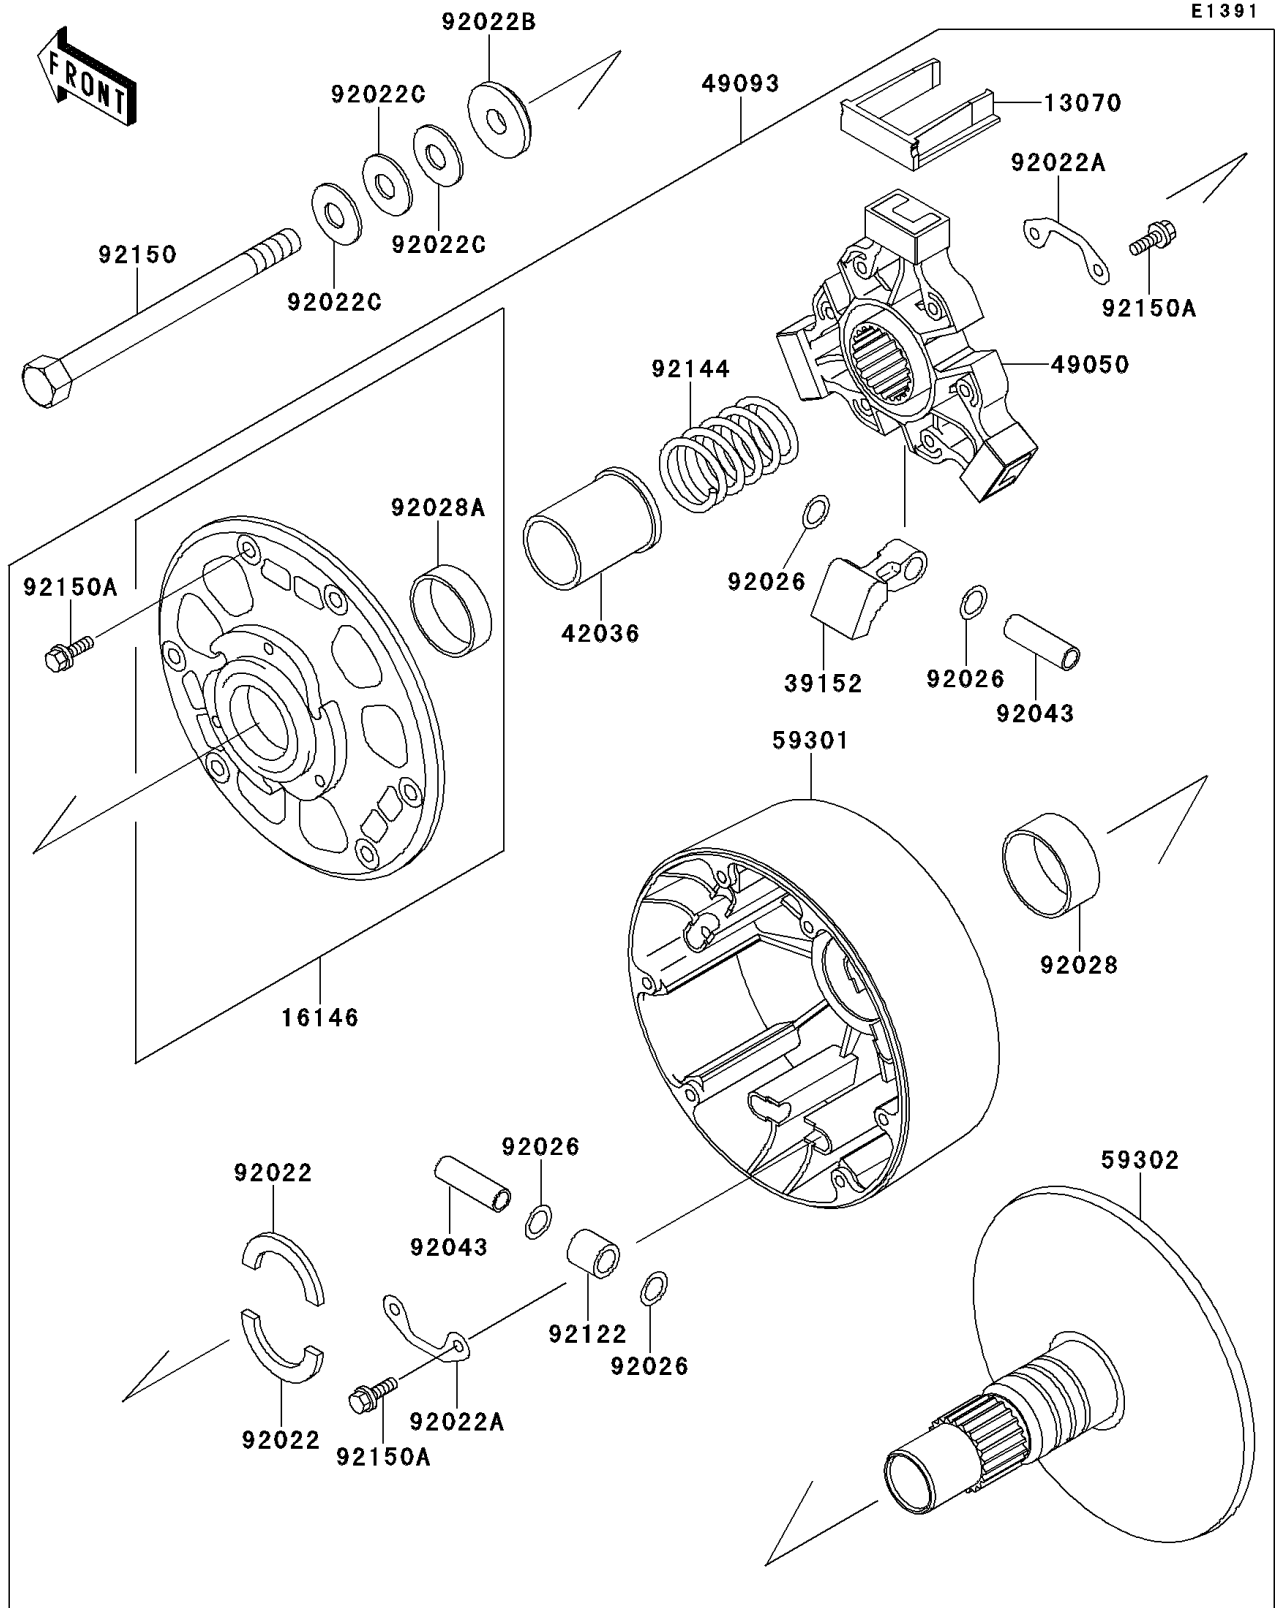

# Mule 2510 4X4 PARTS DIAGRAM

Drive Converter

# Mule 2510 4X4 PARTS LIST

## Drive Converter

ITEM NAME	PART NUMBER	QUANTITY
GUIDE (Ref # 13070)	13070-1344	3
COVER-ASSY (Ref # 16146)	16146-1088	1
WEIGHT-RAMP (Ref # 39152)	39152-1051	3
SLEEVE (Ref # 42036)	42036-1221	1
SPIDER (Ref # 49050)	49050-1053	1
CONVERTER-ASSY-DRIVE (Ref # 49093)	49093-1064	1
SHEAVE-MOVABLE (Ref # 59301)	59301-1058	1
SHEAVE-COMP (Ref # 59302)	59302-1055	1
WASHER,SPLIT (Ref # 92022)	92022-1897	2
WASHER (Ref # 92022A)	92022-1899	6
WASHER,SLEEVE (Ref # 92022B)	92022-1900	1
WASHER,SPECIAL CONICAL (Ref # 92022C)	92022-1901	3
SPACER,10X16X0.8 (Ref # 92026)	92026-1304	12
BUSHING,43X47X20 (Ref # 92028)	92028-1508	1
BUSHING,40X44X12 (Ref # 92028A)	92028-1511	1
PIN,6.5X10X38 (Ref # 92043)	92043-1370	6
ROLLER (Ref # 92122)	92122-1152	3
SPRING,DRIVE (Ref # 92144)	92144-1196	1
BOLT,12X163.5 (Ref # 92150)	92150-1008	1
BOLT,6X20 (Ref # 92150A)	92150-1014	18