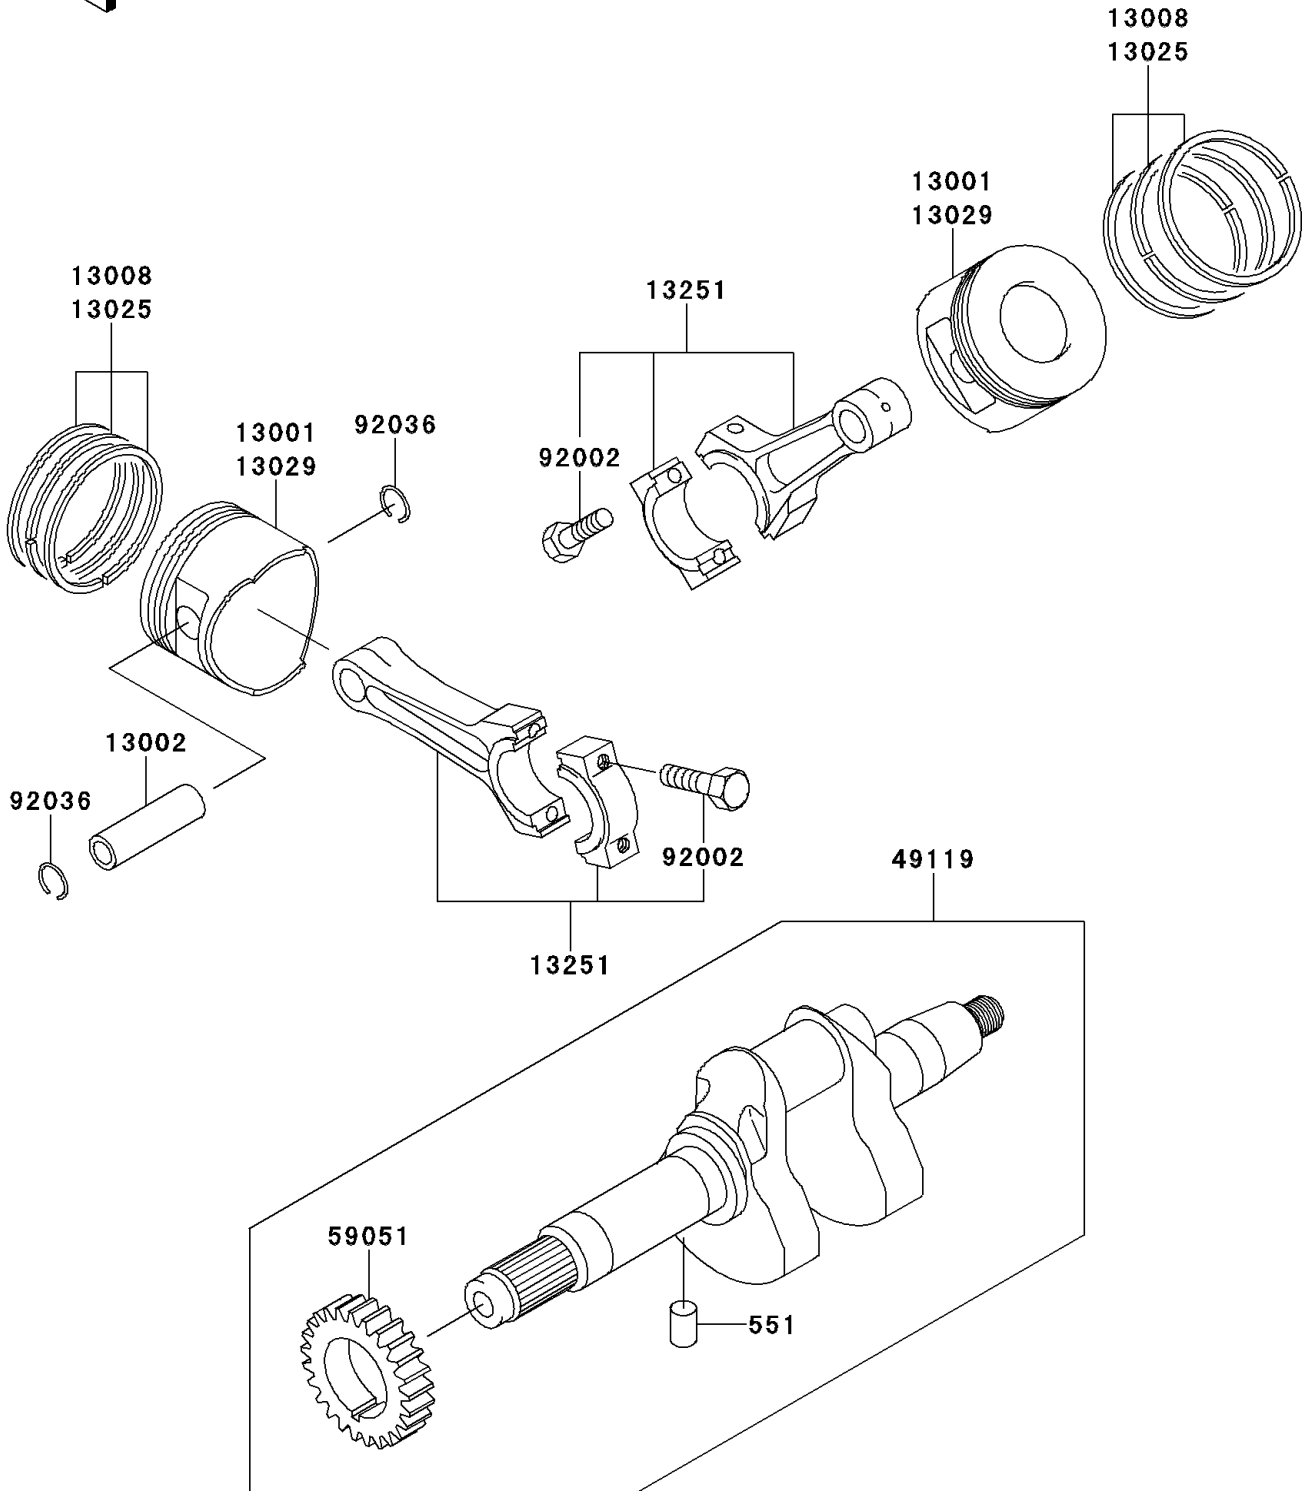

Mule 2510 4X4 PARTS DIAGRAM

Crankshaft/Piston(s)

E1320

Mule 2510 4X4 PARTS LIST

Crankshaft/Piston(s)

ITEM NAME	PART NUMBER	QUANTITY
PIN-DOWEL,4X8 (Ref # 551)	551A0408	1
PISTON-ENGINE,STD (Ref # 13001)	13001-2131	2
PIN-PISTON (Ref # 13002)	13002-1013	2
RING-SET-PISTON,STD (Ref # 13008)	13008-6025	2
RING-SET-PISTON L,0.50 (Ref # 13025)	13025-6008	AR
PISTON-ENGINE L,0.50 (Ref # 13029)	13029-2105	AR
ROD-ASSY-CONNECTING (Ref # 13251)	13251-6022	2
CRANKSHAFT-ASSY (Ref # 49119)	49119-2189	1
GEAR-SPUR (Ref # 59051)	59051-2112	1
BOLT (Ref # 92002)	92002-2053	4
RING-SNAP,PISTON PIN (Ref # 92036)	92036-021	4