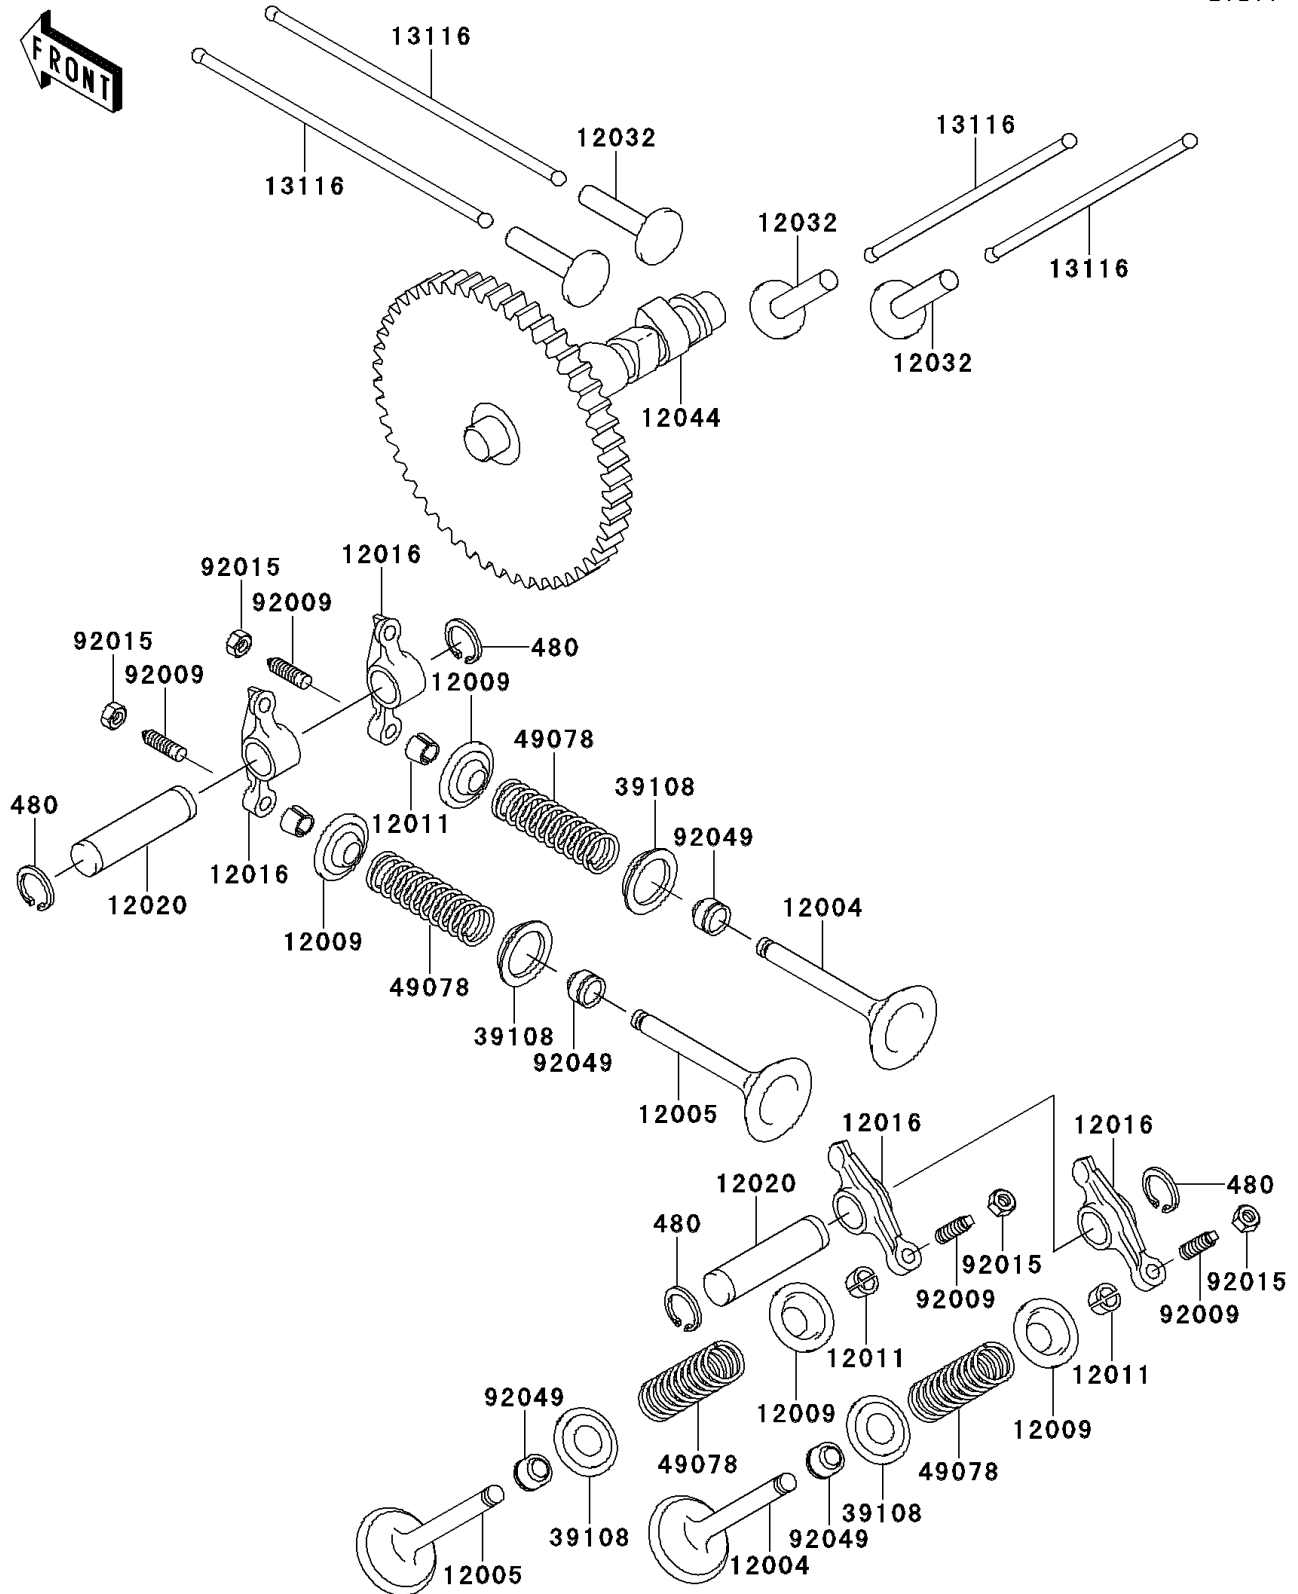

Mule 2510 4X4 PARTS DIAGRAM

Valve(s)/Camshaft(s)

E1211

Mule 2510 4X4 PARTS LIST

Valve(s)/Camshaft(s)

ITEM NAME	PART NUMBER	QUANTITY
CIRCLIP-TYPE-C,12MM (Ref # 480)	480J1200	4
VALVE-INTAKE (Ref # 12004)	12004-2104	2
VALVE-EXHAUST (Ref # 12005)	12005-2093	2
RETAINER-VALVE SPRING (Ref # 12009)	12009-2067	4
COLLET (Ref # 12011)	12011-2056	8
ARM-ROCKER (Ref # 12016)	12016-2056	4
SHAFT-ROCKER (Ref # 12020)	12020-2059	2
TAPPET (Ref # 12032)	12032-2064	4
CAMSHAFT-VALVE (Ref # 12044)	12044-2239	1
ROD-PUSH (Ref # 13116)	13116-2057	4
RETAINER-SPRING (Ref # 39108)	39108-2057	4
SPRING-ENGINE VALVE (Ref # 49078)	49078-2082	4
SCREW,VALVE ADJUST (Ref # 92009)	92009-1109	4
NUT,VALVE ADJUST LOCK (Ref # 92015)	92015-1137	4
SEAL-OIL (Ref # 92049)	92049-2109	4