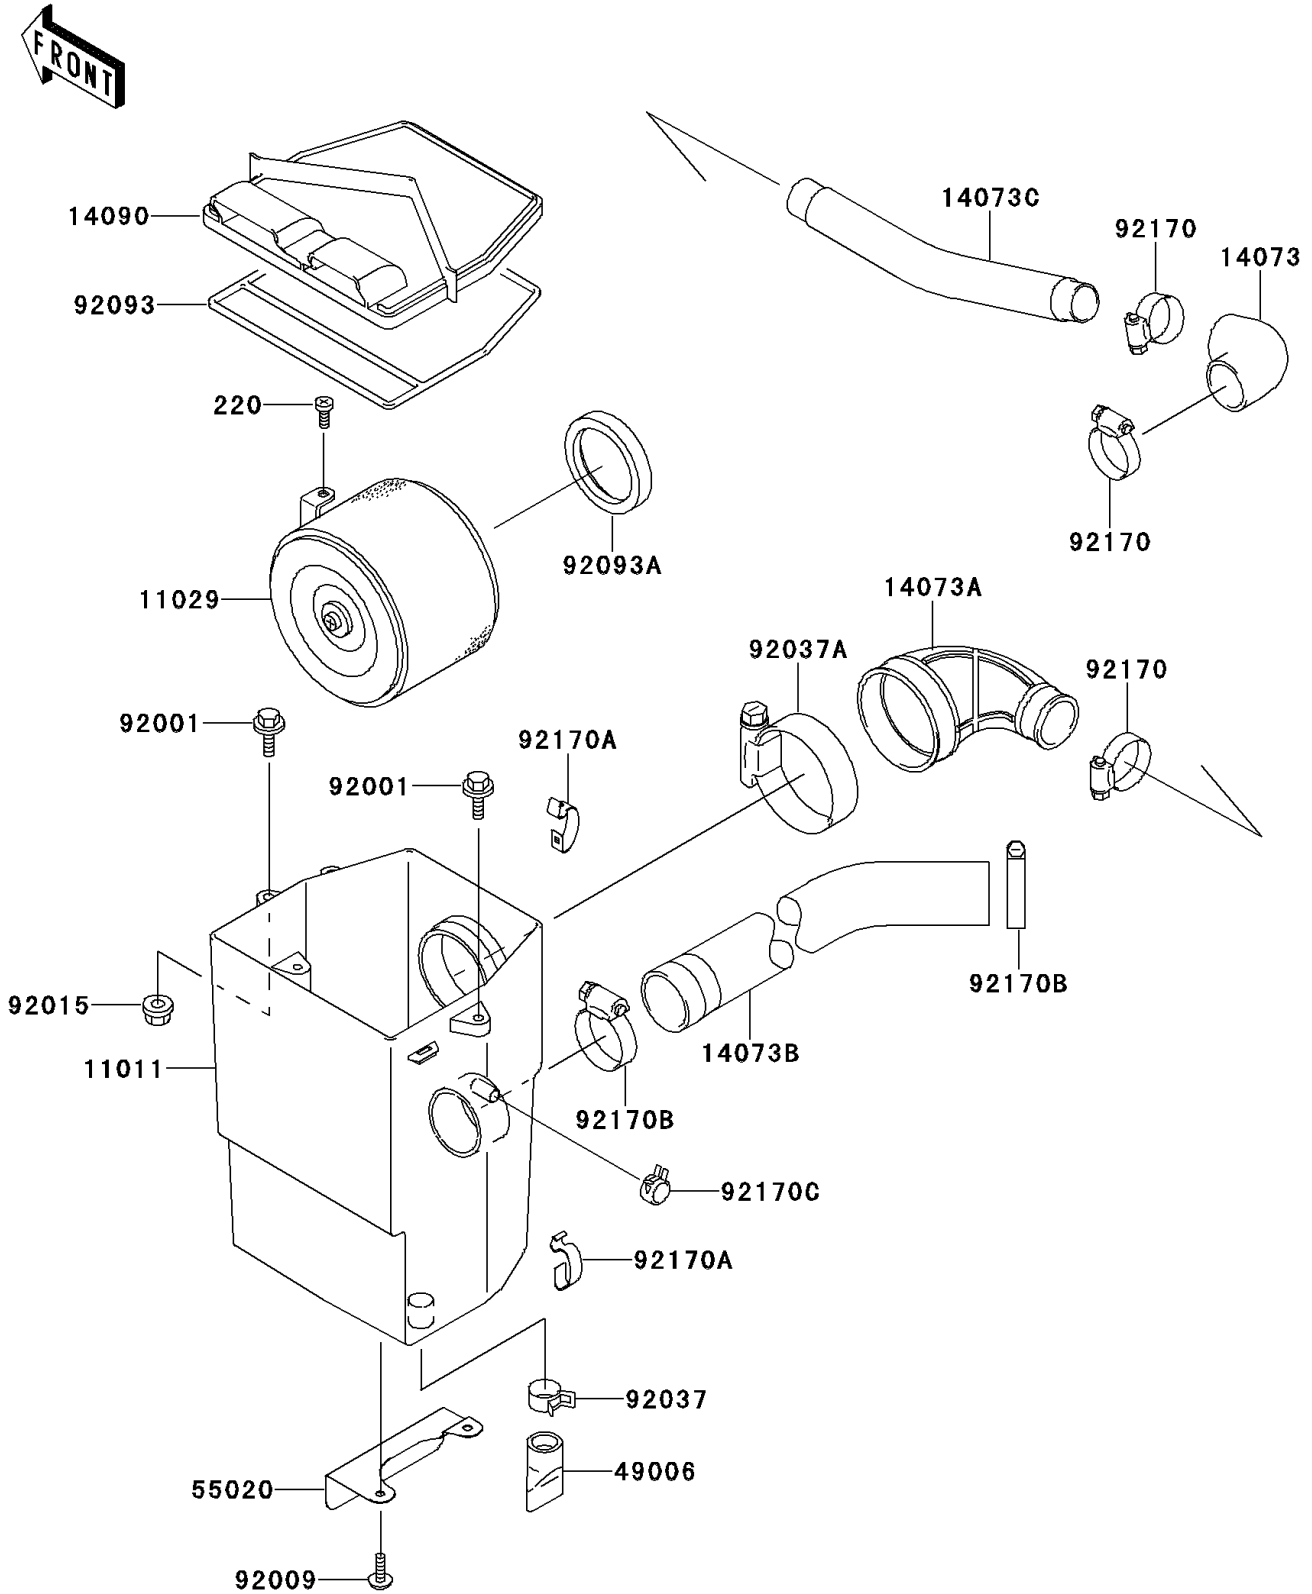

# Mule 2510 4X4 PARTS DIAGRAM

Air Cleaner

E1130

# Mule 2510 4X4 PARTS LIST

## Air Cleaner

ITEM NAME	PART NUMBER	QUANTITY
SCREW-PAN-CROS,6X14 (Ref # 220)	220B0614	1
CASE-AIR FILTER (Ref # 11011)	11011-1531	1
ELEMENT-ASSY-AIR FILTER (Ref # 11029)	11029-1004	1
DUCT,CARBURETOR (Ref # 14073)	14073-1534	1
DUCT,AIR FILTER (Ref # 14073A)	14073-1535	1
DUCT,AIR INTAKE (Ref # 14073B)	14073-1602	1
DUCT,FILTER-CARBURETOR (Ref # 14073C)	14073-1687	1
COVER,AIR FILTER (Ref # 14090)	14090-1106	1
BOOT (Ref # 49006)	49006-1199	1
GUARD,AIR FILTER (Ref # 55020)	55020-1497	1
BOLT,6X25,W/WASHER (Ref # 92001)	92001-1140	2
SCREW,TAPPING,5X10 (Ref # 92009)	92009-1332	2
NUT,FLANGED,6MM (Ref # 92015)	92015-1193	1
CLAMP (Ref # 92037)	92037-1460	1
CLAMP (Ref # 92037A)	92037-3711	1
SEAL,AIR FILTER (Ref # 92093)	92093-1241	1
SEAL,DUST (Ref # 92093A)	92093-1322	1
CLAMP (Ref # 92170)	92170-1036	3
CLAMP,AIR FILTER (Ref # 92170A)	92170-1211	4
CLAMP (Ref # 92170B)	92170-1338	2
CLAMP (Ref # 92170C)	92170-3714	1