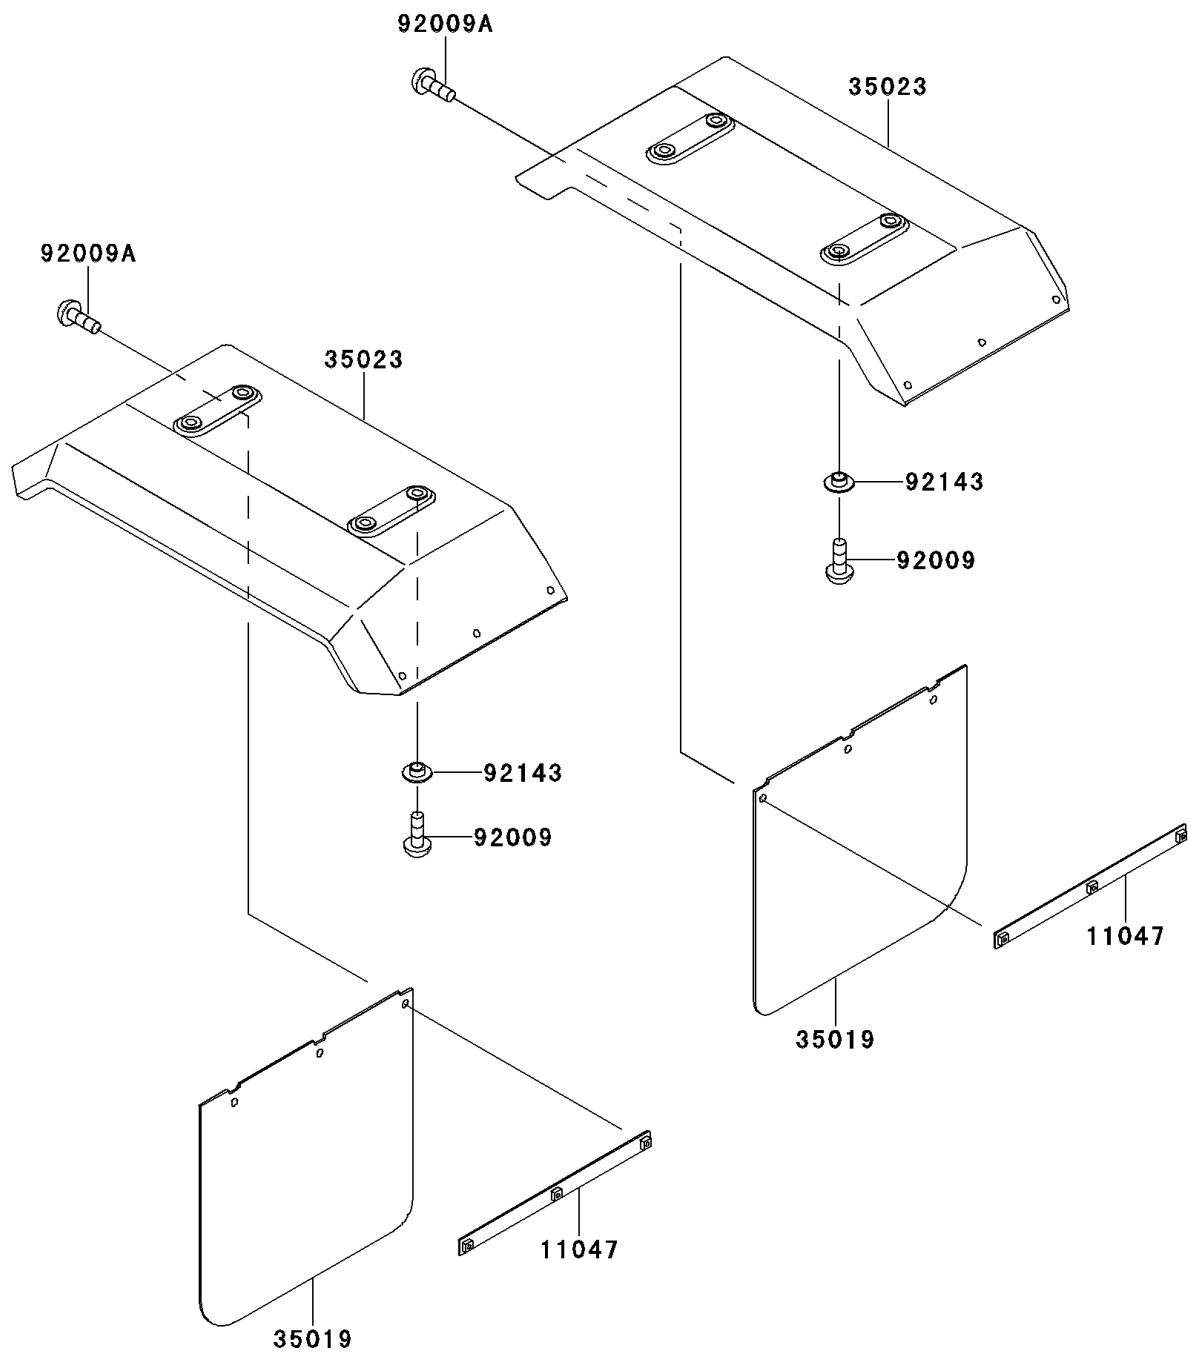

## Mule 2500 PARTS DIAGRAM

Accessory(Rear Fender)

F2910A

## Mule 2500 PARTS LIST

Accessory(Rear Fender)

ITEM NAME	PART NUMBER	QUANTITY
BRACKET,REAR FLAP (Ref # 11047)	11047-1172	1
FLAP,REAR FENDER (Ref # 35019)	35019-1244	1
FENDER-REAR (Ref # 35023)	35023-1298	1
SCREW (Ref # 92009)	92009-1166	1
SCREW,6X14 (Ref # 92009A)	92009-1288	1
COLLAR,L=5 (Ref # 92143)	92143-1087	1