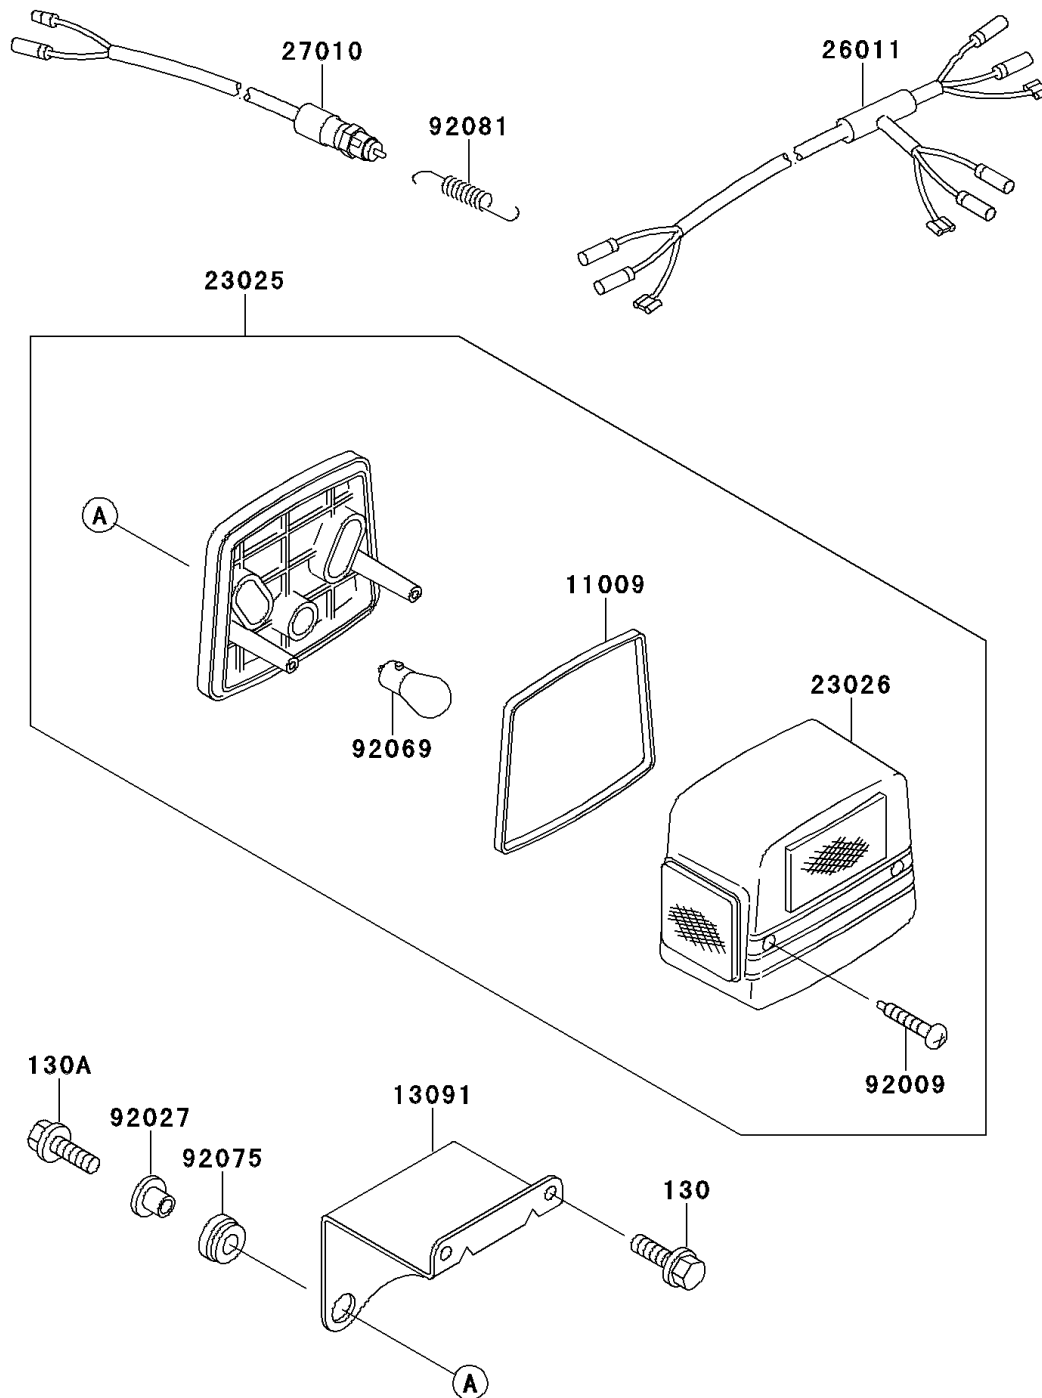

Mule 2500 PARTS DIAGRAM

Accessory(Taillight)

F2910

Mule 2500 PARTS LIST

Accessory(Taillight)

ITEM NAME	PART NUMBER	QUANTITY
BOLT-FLANGED,6X16,BLACK (Ref # 130)	130J0616	1
BOLT-FLANGED (Ref # 130A)	130J0620	1
GASKET,TAIL LAMP (Ref # 11009)	11009-1215	1
HOLDER,TAIL LAMP (Ref # 13091)	13091-1743	1
LAMP-TAIL (Ref # 23025)	23025-1042	1
LENS,TAIL LAMP (Ref # 23026)	23026-1019	1
WIRE-LEAD,TAIL LAMP (Ref # 26011)	26011-1441	1
SWITCH,BRAKE LAMP (Ref # 27010)	27010-1181	1
SCREW,TAPPING,4X25 (Ref # 92009)	92009-1069	1
COLLAR,L=11.1 (Ref # 92027)	92027-194	1
BULB,12V20/5W (Ref # 92069)	92069-1011	1
DAMPER (Ref # 92075)	92075-277	1
SPRING,HOOK RETURN (Ref # 92081)	92081-1466	1