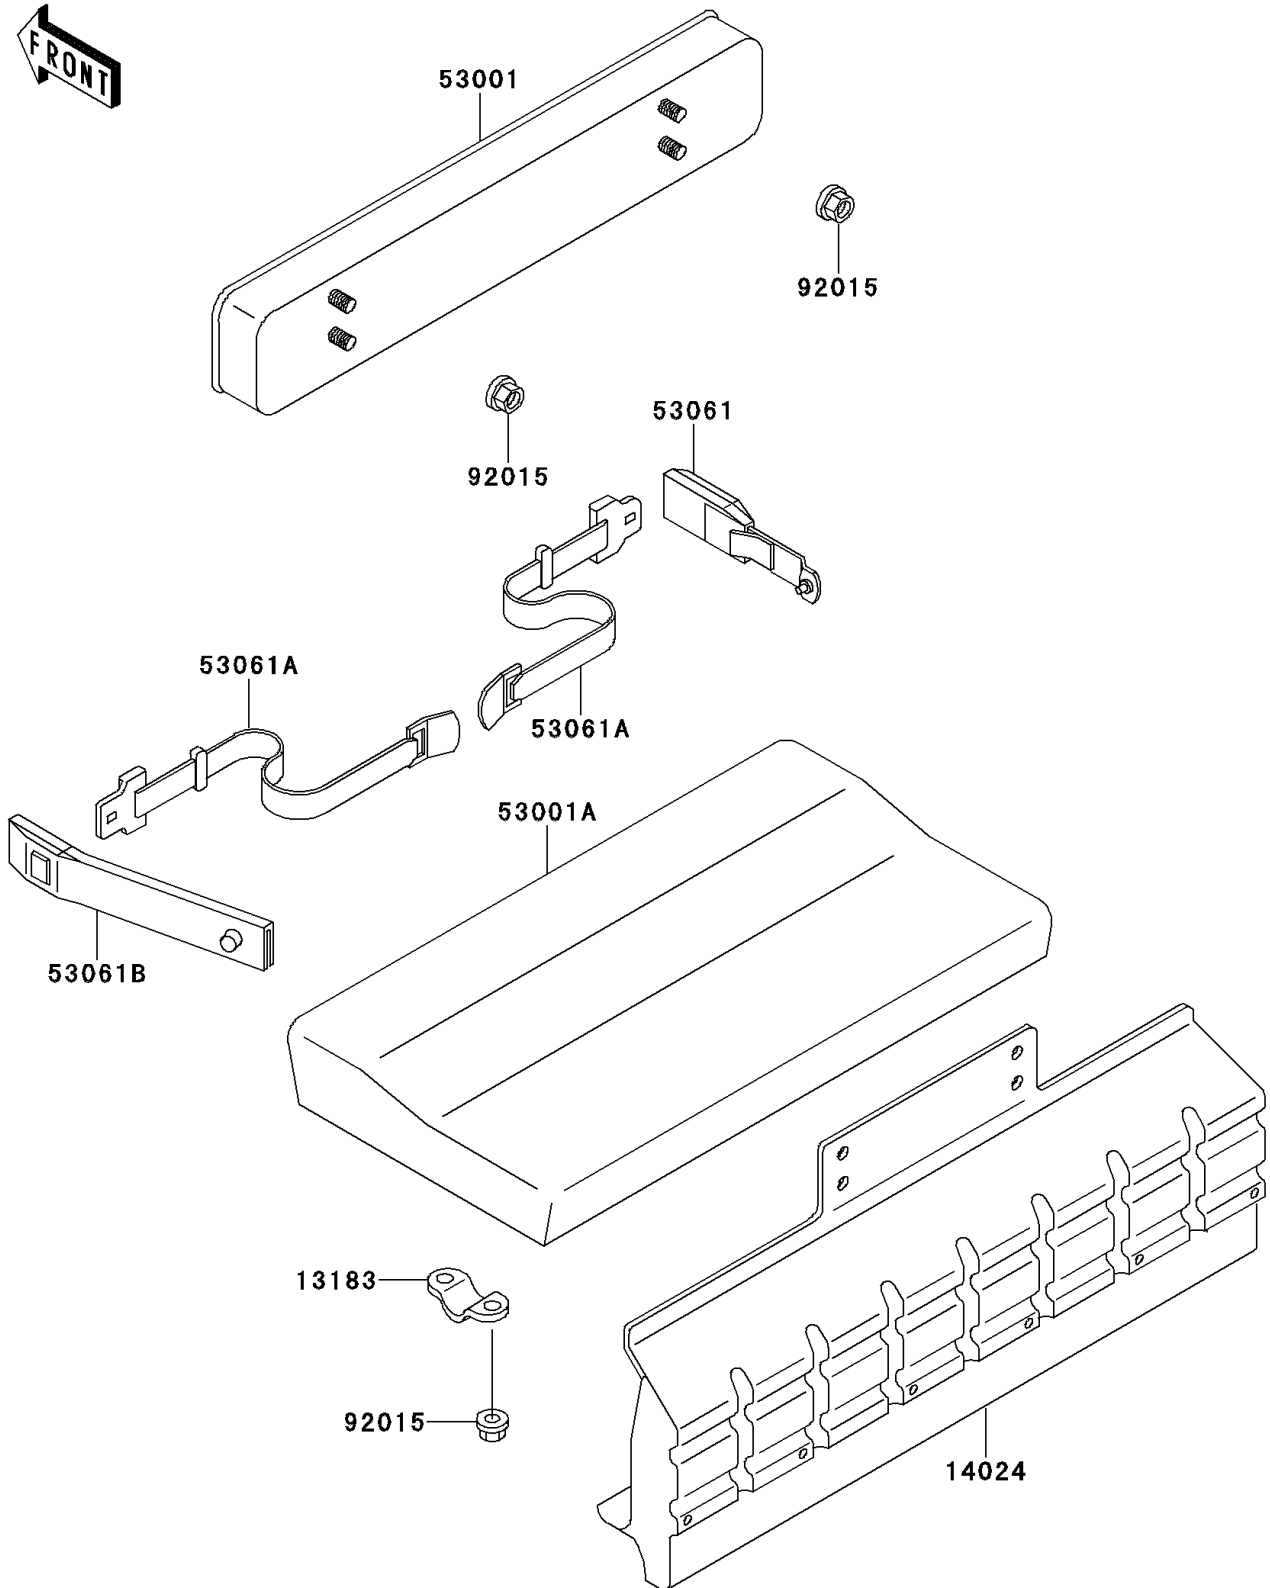

Mule 2500

PARTS DIAGRAM

Seat

F2510

Mule 2500

PARTS LIST

Seat

Kawasaki

Let the Good Times Roll®

ITEM NAME	PART NUMBER	QUANTITY
PLATE,SEAT (Ref # 13183)	13183-1400	2
COVER,SEAT,BACK (Ref # 14024)	14024-1779	1
SEAT-ASSY,BACK,GRAY (Ref # 53001)	53001-1584-PA	1
SEAT-ASSY,CUSHION,GRAY (Ref # 53001A)	53001-1705-PA	1
BELT-SEAT,BUCKLE (Ref # 53061)	53061-1004	1
BELT-SEAT,LATCH PLATE (Ref # 53061A)	53061-1005	2
BELT-SEAT,BUCKLE (Ref # 53061B)	53061-1006	1
NUT,FLANGED,LOCK,8MM (Ref # 92015)	92015-1696	8