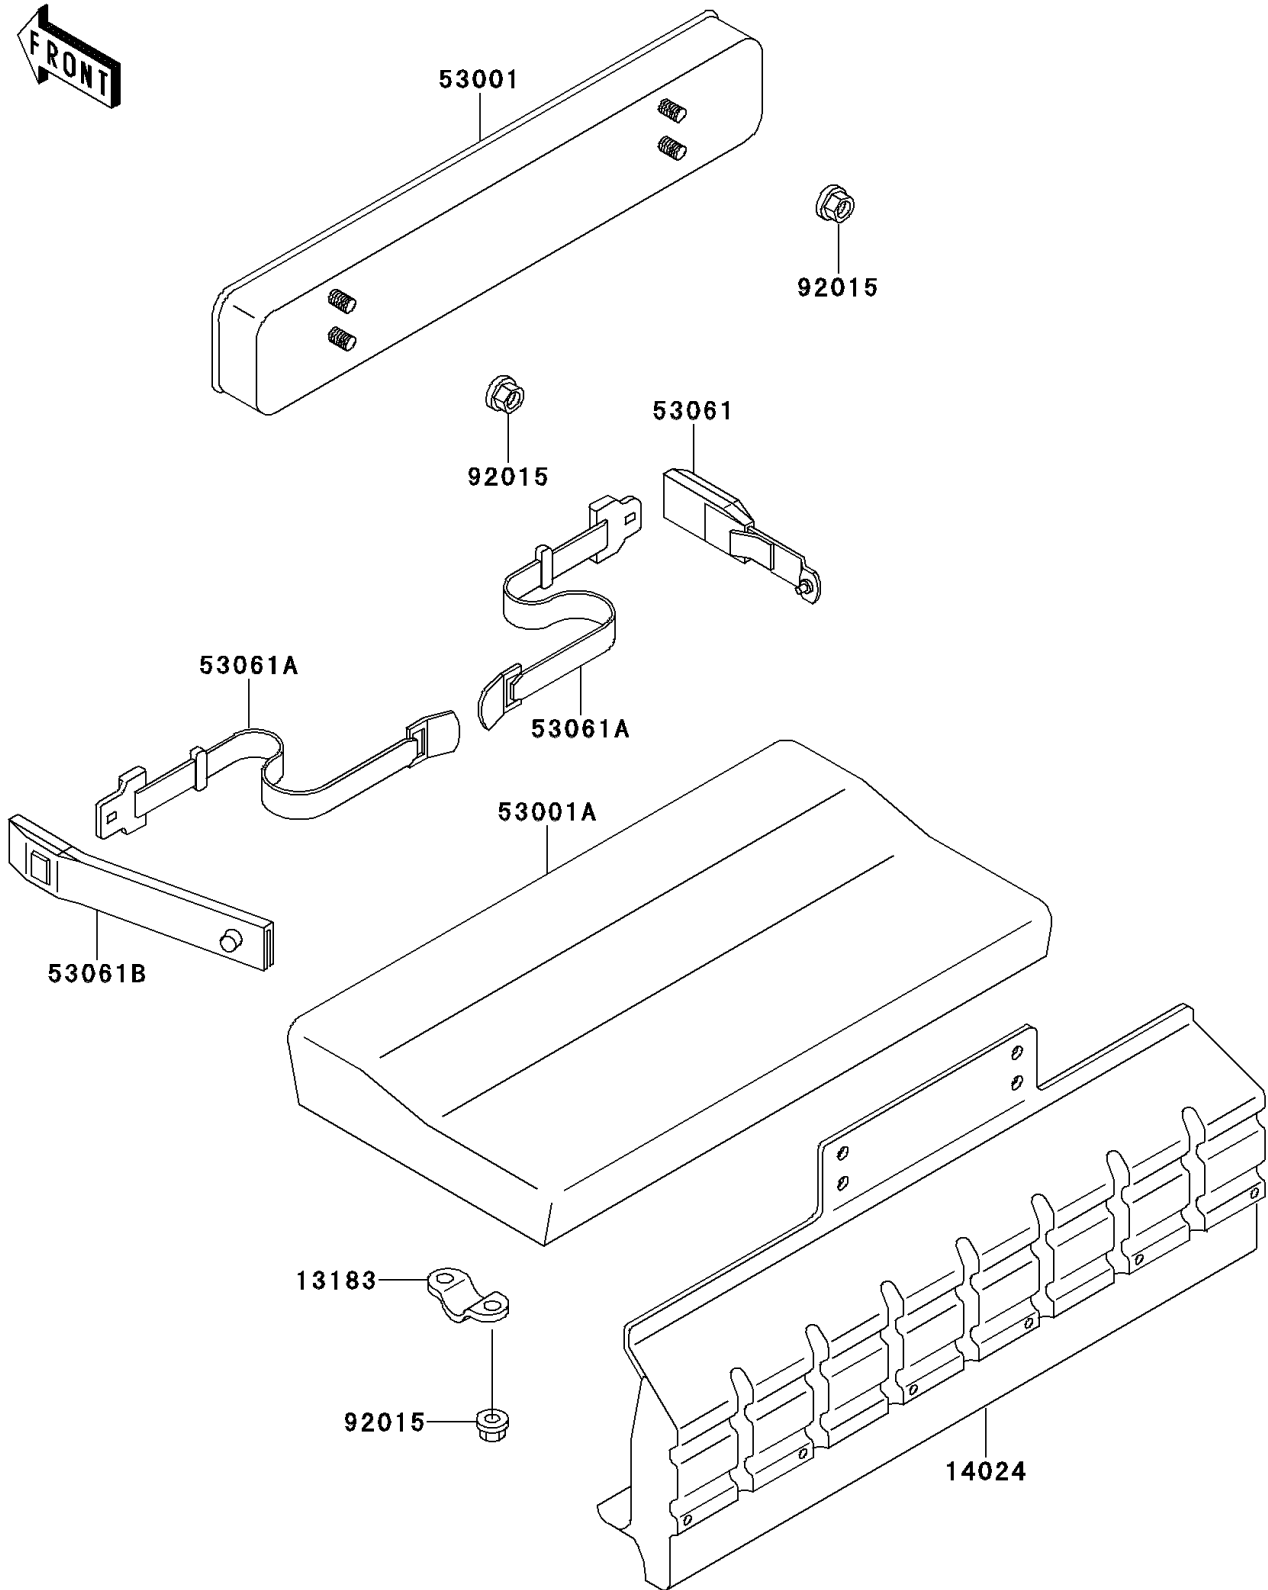

Mule 2500 PARTS DIAGRAM

Seat

F2510

Mule 2500 PARTS LIST

Seat

ITEM NAME	PART NUMBER	QUANTITY
PLATE,SEAT (Ref # 13183)	13183-1400	1
COVER,SEAT,BACK (Ref # 14024)	14024-1779	1
SEAT-ASSY,BACK,GRAY (Ref # 53001)	53001-1584-PA	1
SEAT-ASSY,CUSHION,GRAY (Ref # 53001A)	53001-1705-PA	1
BELT-SEAT,BUCKLE (Ref # 53061)	53061-1004	1
BELT-SEAT,LATCH PLATE (Ref # 53061A)	53061-1005	1
BELT-SEAT,BUCKLE (Ref # 53061B)	53061-1006	1
NUT,FLANGED,LOCK,8MM (Ref # 92015)	92015-1696	1