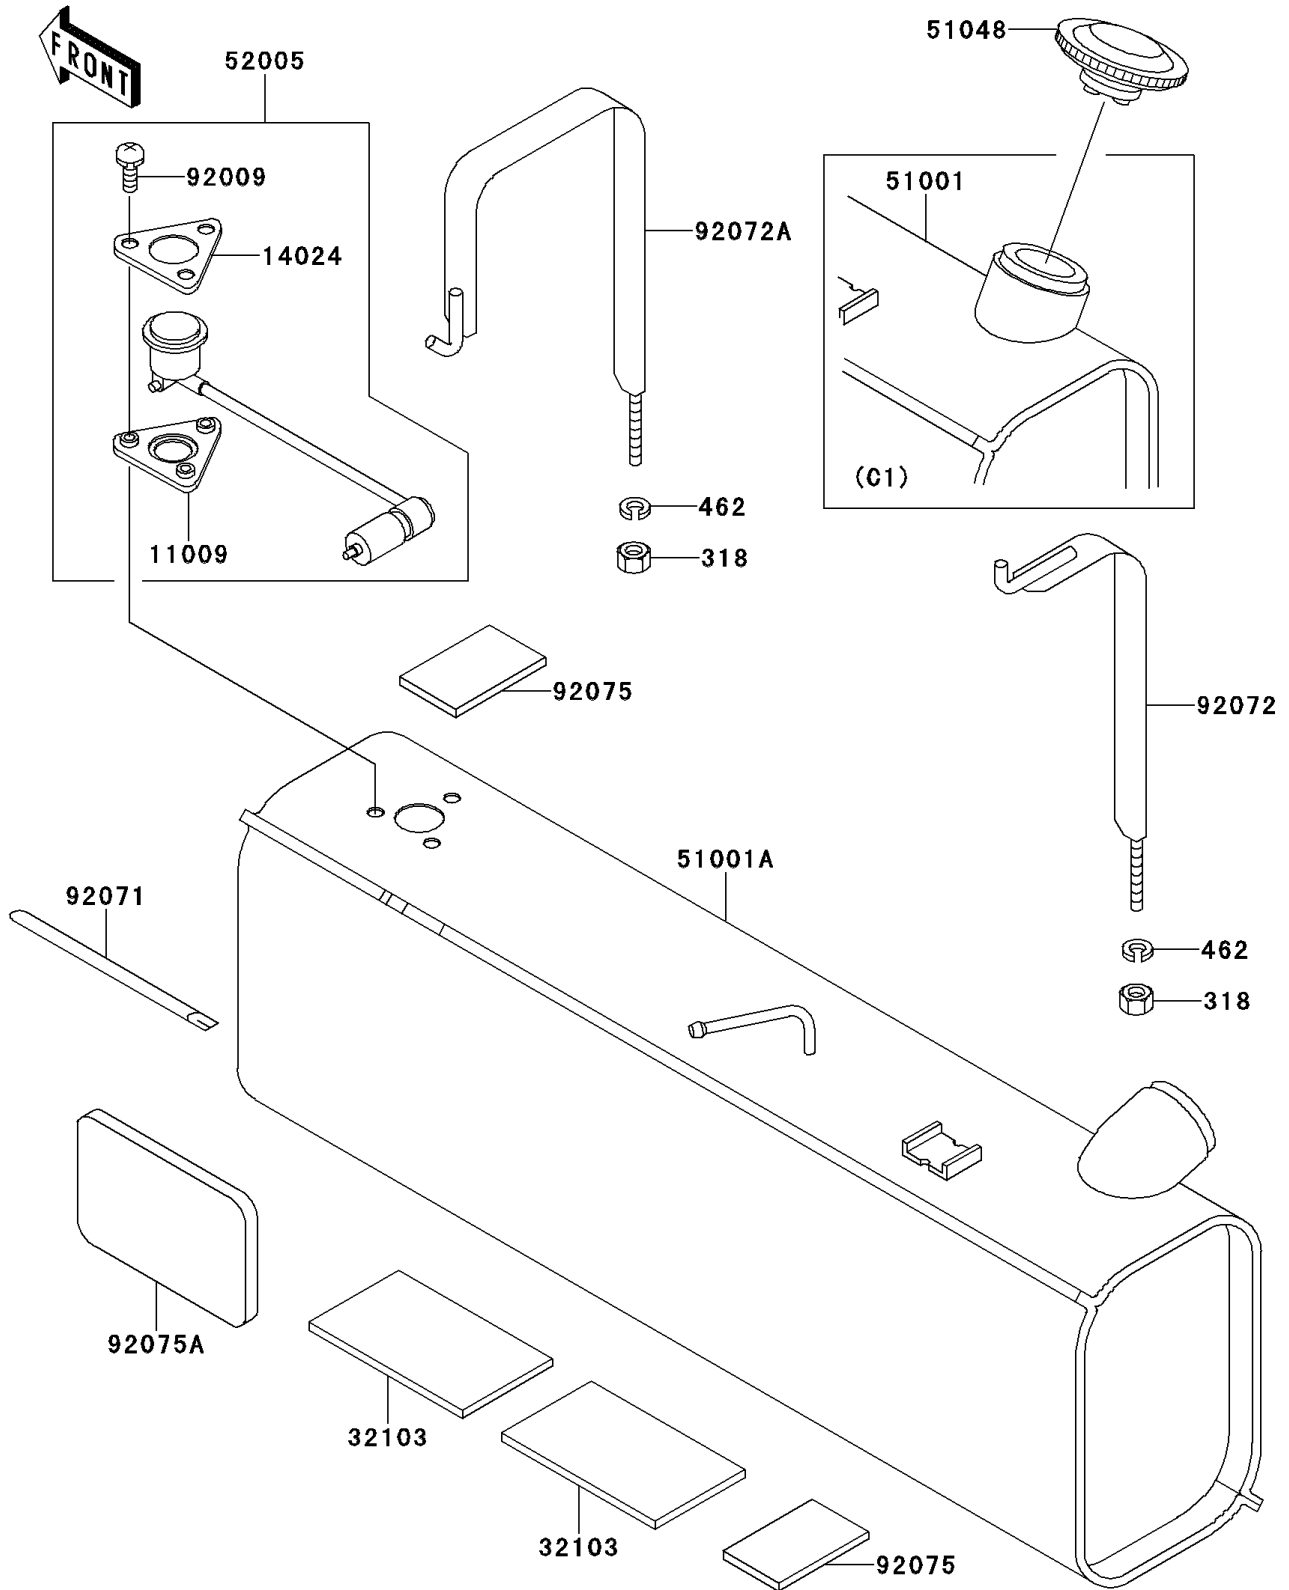

Mule 2500 PARTS DIAGRAM

Fuel Tank

F2410

Mule 2500 PARTS LIST

Fuel Tank

ITEM NAME	PART NUMBER	QUANTITY
NUT-HEX-SMALL (Ref # 318)	318C0800	1
WASHER-SPRING,8MM (Ref # 462)	462L0800	1
GASKET,FUEL GAUGE (Ref # 11009)	11009-1755	1
COVER,FUEL GAUGE (Ref # 14024)	14024-1697	1
DAMPER (Ref # 32103)	32103-027	1
TANK-COMP-FUEL (Ref # 51001)	51001-1481	1
CAP-ASSY-TANK,FUEL (Ref # 51048)	51048-1103	1
GAUGE,FUEL (Ref # 52005)	52005-1085	1
SCREW,6X14 (Ref # 92009)	92009-1541	1
GROMMET (Ref # 92071)	92071-1198	1
BAND,FUEL TANK (Ref # 92072)	92072-1248	1
BAND,FUEL TANK (Ref # 92072A)	92072-1249	1
DAMPER (Ref # 92075)	92075-1830	1
DAMPER (Ref # 92075A)	92075-3759	1