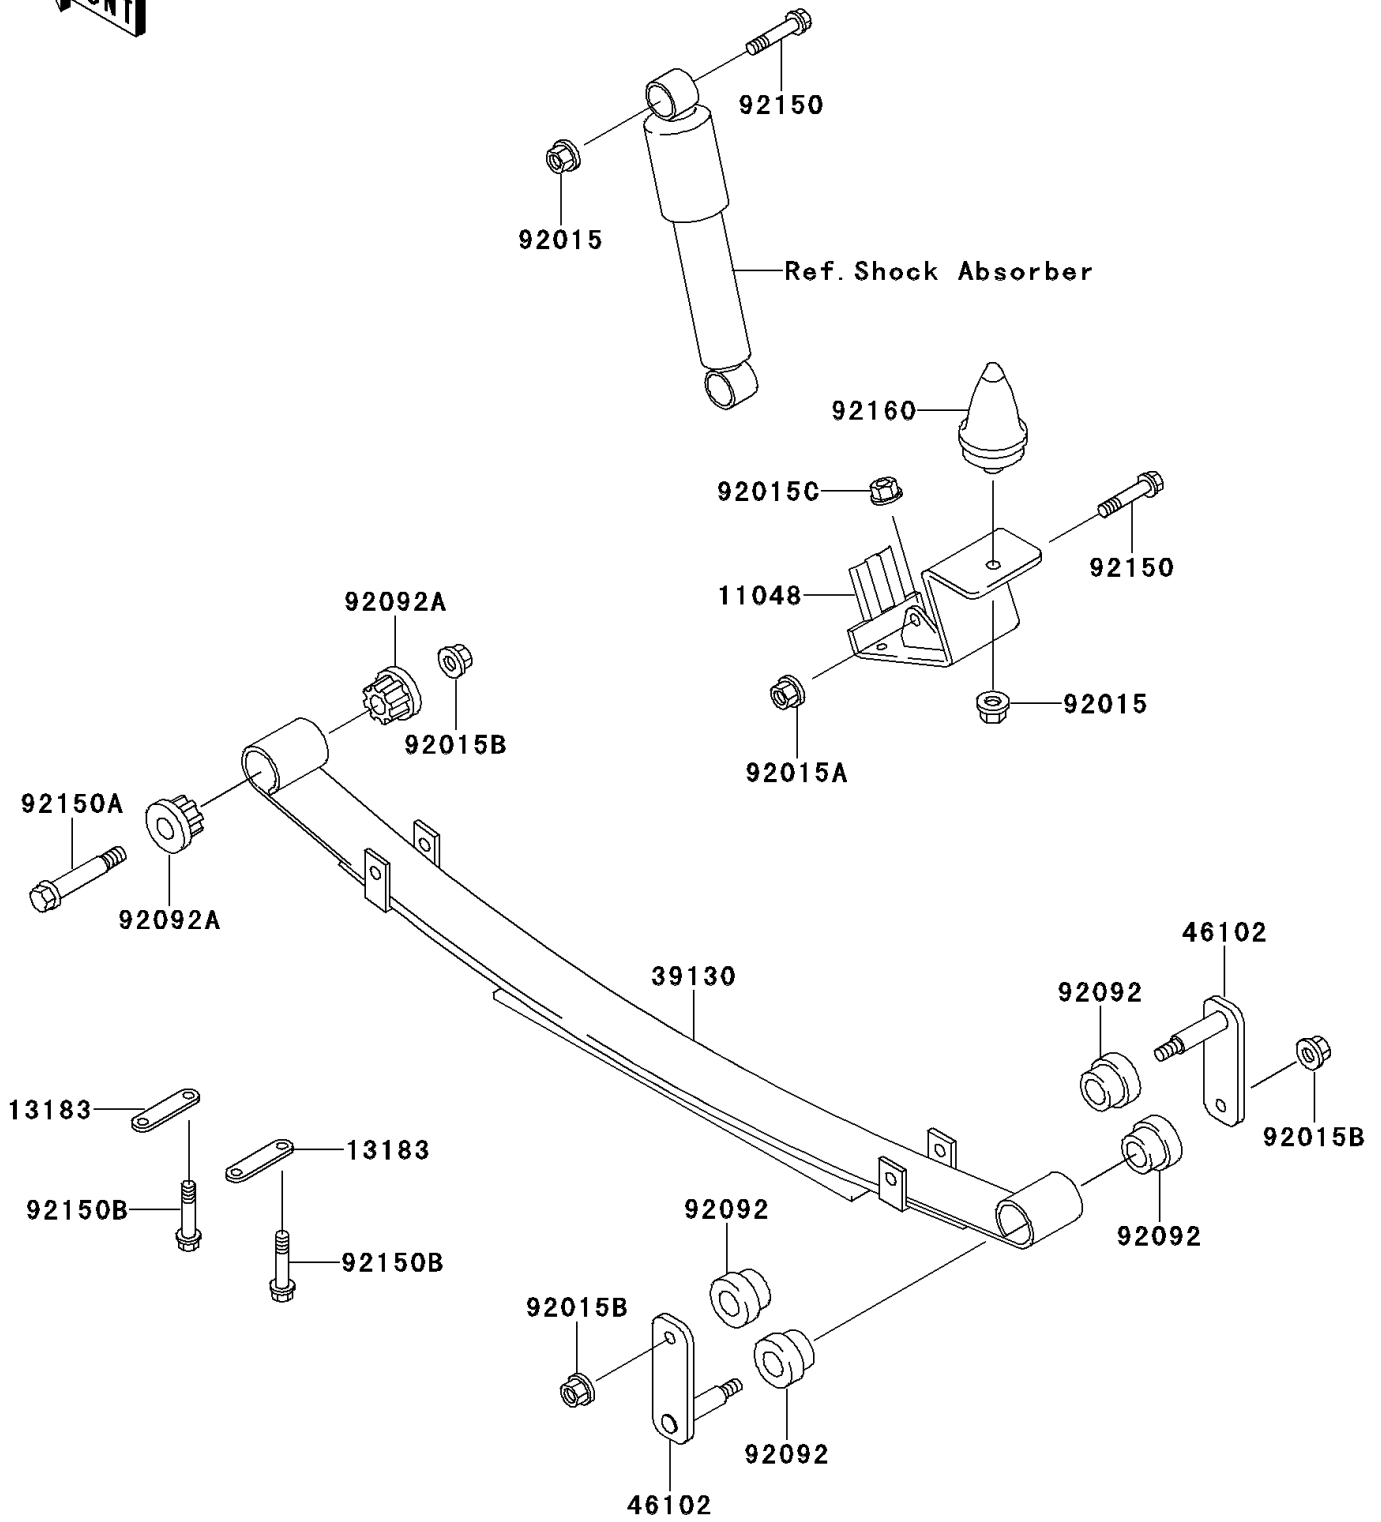

Mule 2500 PARTS DIAGRAM

Rear Suspension

F2153

Mule 2500 PARTS LIST

Rear Suspension

ITEM NAME	PART NUMBER	QUANTITY
BRACKET,LEAF SPRING (Ref # 11048)	11048-1082	1
PLATE,LEAF SPRING (Ref # 13183)	13183-1447	1
SPRING-LEAF (Ref # 39130)	39130-1066	1
ROD,LEAF SPRING,RR (Ref # 46102)	46102-1338	1
NUT,FLANGED,10MM (Ref # 92015)	92015-1335	1
NUT,LOCK,10MM (Ref # 92015A)	92015-1597	1
NUT (Ref # 92015B)	92015-1706	1
NUT,LOCK,10MM (Ref # 92015C)	92015-1808	1
BUSHING-RUBBER (Ref # 92092)	92092-1069	1
BUSHING-RUBBER (Ref # 92092A)	92092-1070	1
BOLT,FLANGED,10X52 (Ref # 92150)	92150-1023	1
BOLT,12MM (Ref # 92150A)	92150-1284	1
BOLT,10X52 (Ref # 92150B)	92150-1287	1
DAMPER,BUMP STOPPER (Ref # 92160)	92160-1136	1