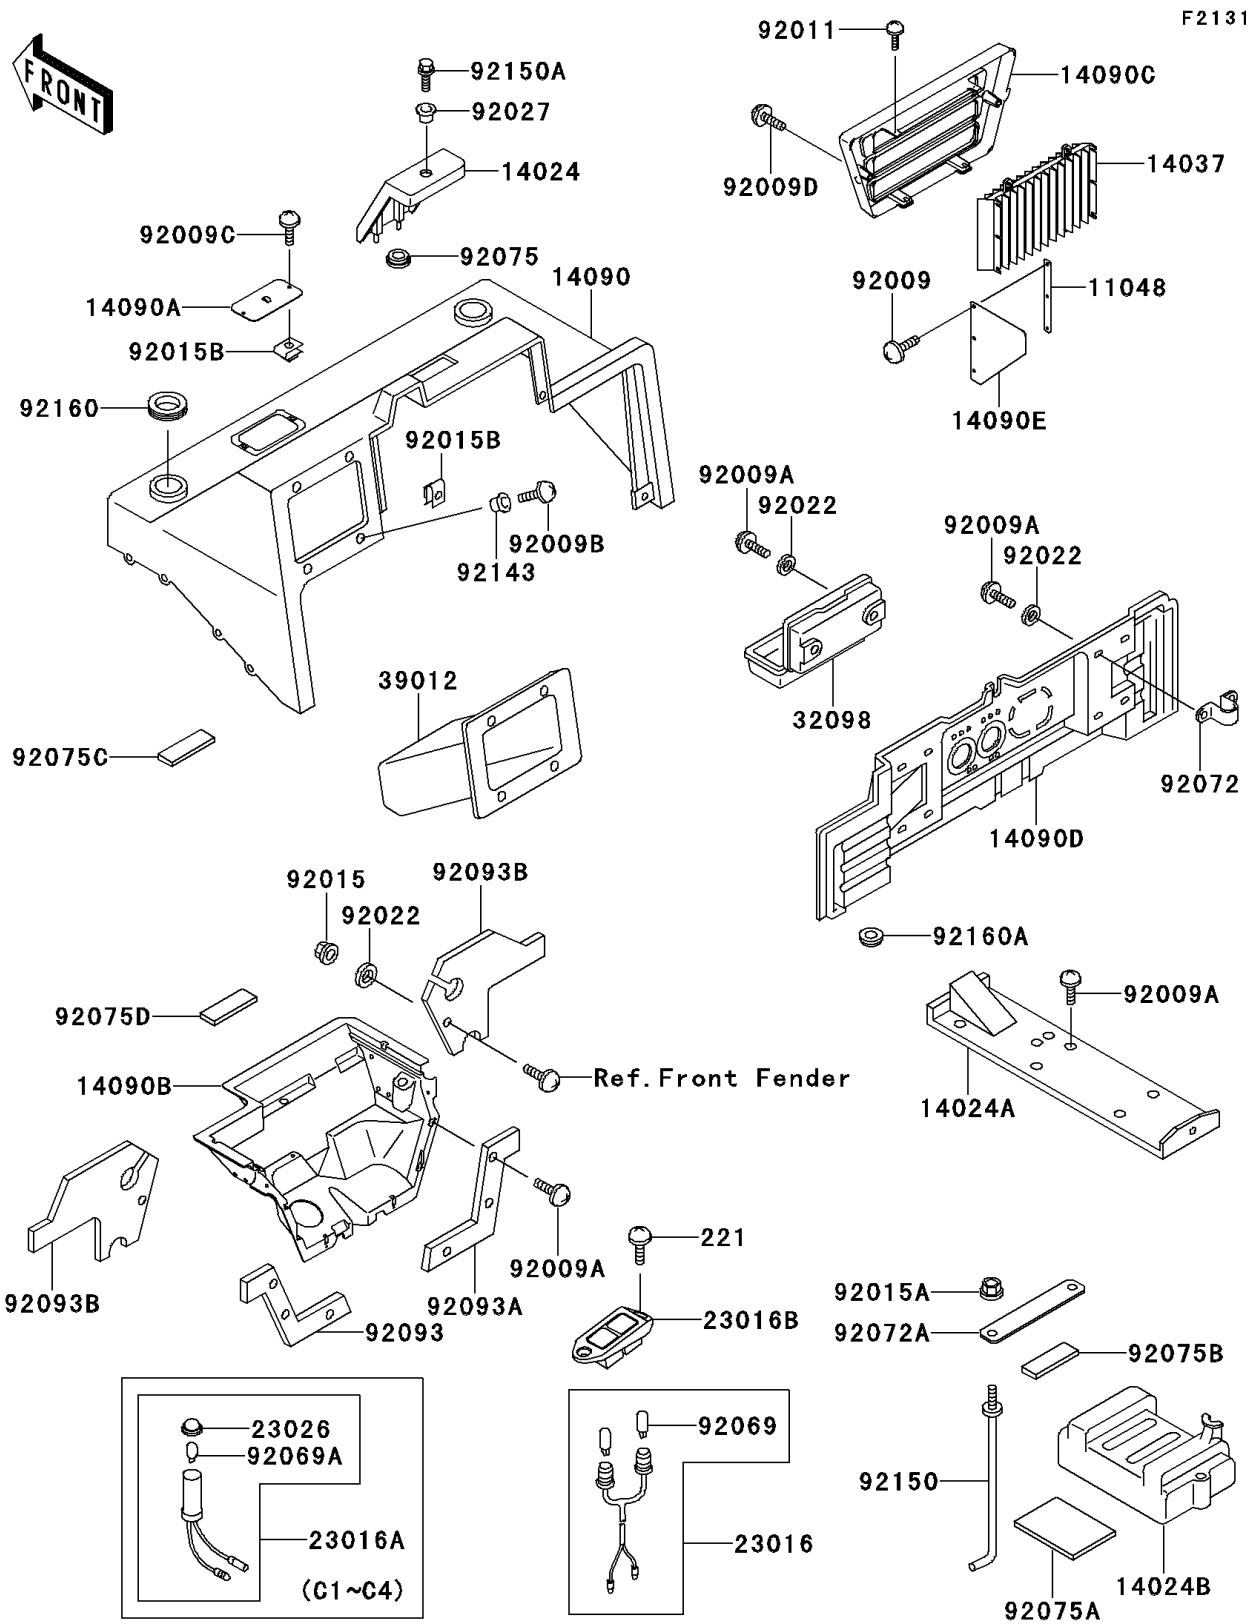

## Mule 2500 PARTS DIAGRAM

Frame Fittings

## Mule 2500 PARTS LIST

Frame Fittings

ITEM NAME	PART NUMBER	QUANTITY
BRACKET,SCREEN (Ref # 11048)	11048-1085	1
COVER,MAINTENANCE,F.RED (Ref # 14024)	14024-1788-6L	1
COVER,FLOOR,CNT (Ref # 14024A)	14024-1791	1
COVER,BATTERY (Ref # 14024B)	14024-1792	1
SCREEN (Ref # 14037)	14037-1177	1
COVER,UPP,F.RED (Ref # 14090)	14090-1240-6L	1
COVER,RADIATOR CAP,F.RED (Ref # 14090A)	14090-1241-B1	1
COVER,LWR (Ref # 14090B)	14090-1242	1
COVER,FRONT GRILL,F.RED (Ref # 14090C)	14090-1243-6L	1
COVER,SEAT UNDER (Ref # 14090D)	14090-1247	1
COVER,SCREEN (Ref # 14090E)	14090-1326	1
LAMP-ASSY,TEMP (Ref # 23016A)	23016-1128	1
LENS,TEMP LAMP (Ref # 23026)	23026-1157	1
CASE-TOOL (Ref # 32098)	32098-1052	1
CASE-STORAGE (Ref # 39012)	39012-1053	1
SCREW,6X18,WHITE (Ref # 92009)	92009-1111	1
SCREW (Ref # 92009A)	92009-1166	1
SCREW,6X18,BLACK (Ref # 92009B)	92009-1181	1
SCREW,6X14 (Ref # 92009C)	92009-1288	1
SCREW,6X55 (Ref # 92009D)	92009-1353	1
SCREW (Ref # 92011)	92011-562	1
NUT,FLANGED,6MM (Ref # 92015)	92015-1386	1
NUT,FLANGED,8MM (Ref # 92015A)	92015-1406	1
NUT,CLAMP,6MM (Ref # 92015B)	92015-1678	1
WASHER,6.5X20X1.6,BLACK (Ref # 92022)	92022-1346	1
COLLAR,L=14.1 (Ref # 92027)	92027-1920	1
BULB,12V 1.7W (Ref # 92069A)	92069-1059	1
BAND (Ref # 92072)	92072-1252	1
BAND,BATTERY (Ref # 92072A)	92072-1255	1

## Mule 2500 PARTS LIST

Frame Fittings

ITEM NAME	PART NUMBER	QUANTITY
DAMPER (Ref # 92075)	92075-1067	1
DAMPER (Ref # 92075A)	92075-1076	1
DAMPER (Ref # 92075B)	92075-1214	1
DAMPER (Ref # 92075C)	92075-1658	1
DAMPER,BATTERY BAND (Ref # 92075D)	92075-1903	1
SEAL,FRONT FENDER,LH (Ref # 92093)	92093-1293	1
SEAL,FRONT FENDER,RH (Ref # 92093A)	92093-1294	1
SEAL,LOWER COVER (Ref # 92093B)	92093-1295	1
COLLAR,L=5 (Ref # 92143)	92143-1087	1
BOLT,BATTERY (Ref # 92150)	92150-1293	1
BOLT,6X25 (Ref # 92150A)	92150-1360	1
DAMPER (Ref # 92160)	92160-1142	1
DAMPER (Ref # 92160A)	92160-1148	1