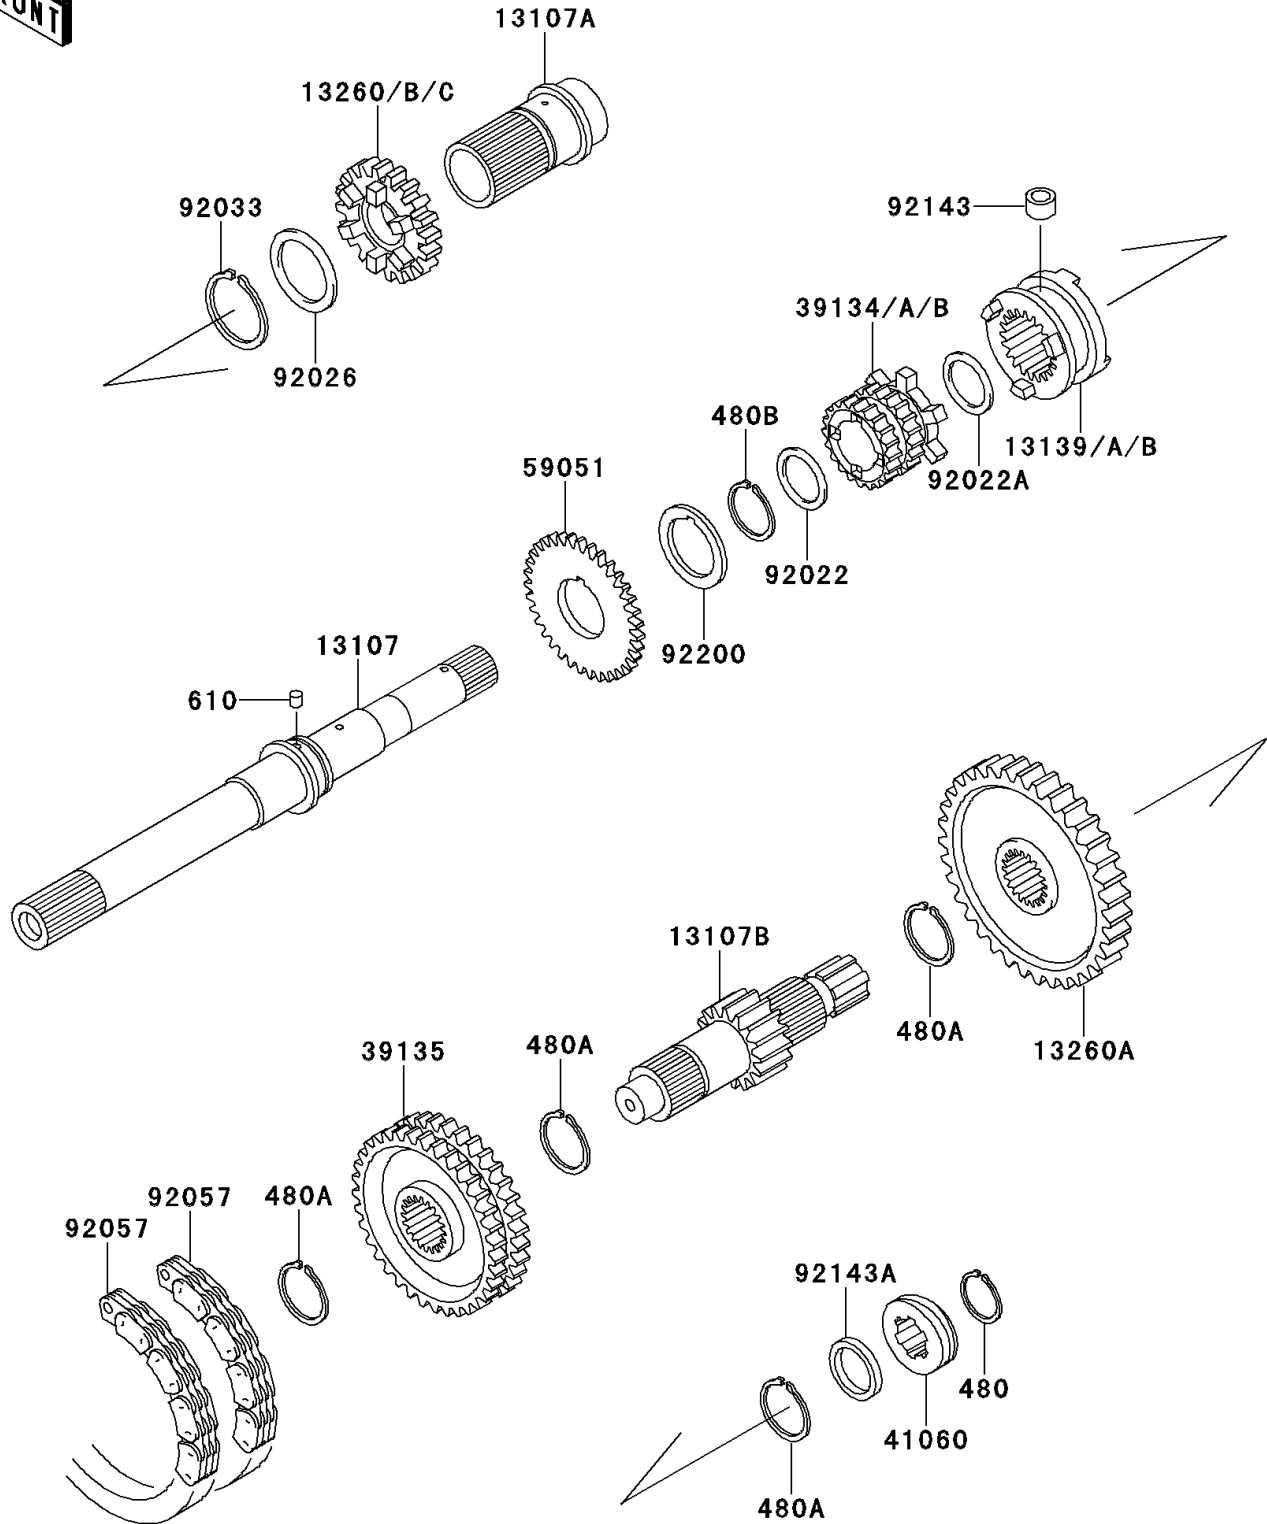

# Mule 2500 PARTS DIAGRAM

Transmission

E1361

# Mule 2500 PARTS LIST

## Transmission

ITEM NAME	PART NUMBER	QUANTITY
CIRCLIP-TYPE-C,25MM (Ref # 480)	480J2500	1
CIRCLIP-TYPE-C,30MM (Ref # 480A)	480J3000	4
CIRCLIP-TYPE-C,32MM (Ref # 480B)	480J3200	1
ROLLER (Ref # 610)	610A0505	1
SHAFT,INPUT (Ref # 13107)	13107-1314	1
SHAFT,INPUT OUTER (Ref # 13107A)	13107-1315	1
SHAFT,OUTPUT,15T (Ref # 13107B)	13107-1316	1
SHIFTER,FR/RR (Ref # 13139A)	13139-1072	1
GEAR,OUTPUT REVERSE,51T (Ref # 13260A)	13260-1288	1
GEAR,INPUT 28T (Ref # 13260B)	13260-1462	1
SPROCKET-DRIVE,20T (Ref # 39134A)	39134-1055	1
SPROCKET-DRIVEN,41T (Ref # 39135)	39135-1055	1
GEAR-METER SCREW (Ref # 41060)	41060-1147	1
GEAR-SPUR (Ref # 59051)	59051-2097	1
WASHER,25.3X33X1 (Ref # 92022)	92022-1109	1
WASHER,22.3X33X1.0 (Ref # 92022A)	92022-1573	1
SPACER,35.3X44X0.5 (Ref # 92026)	92026-1375	1
RING-SNAP (Ref # 92033)	92033-1269	1
CHAIN,REVERSE,81RH2520,54L (Ref # 92057)	92057-1364	2
COLLAR,8X14X10.5 (Ref # 92143)	92143-1497	1
COLLAR,25X32X4.5 (Ref # 92143A)	92143-1597	1
WASHER,GOVERNOR GEAR (Ref # 92200)	92200-1155	1