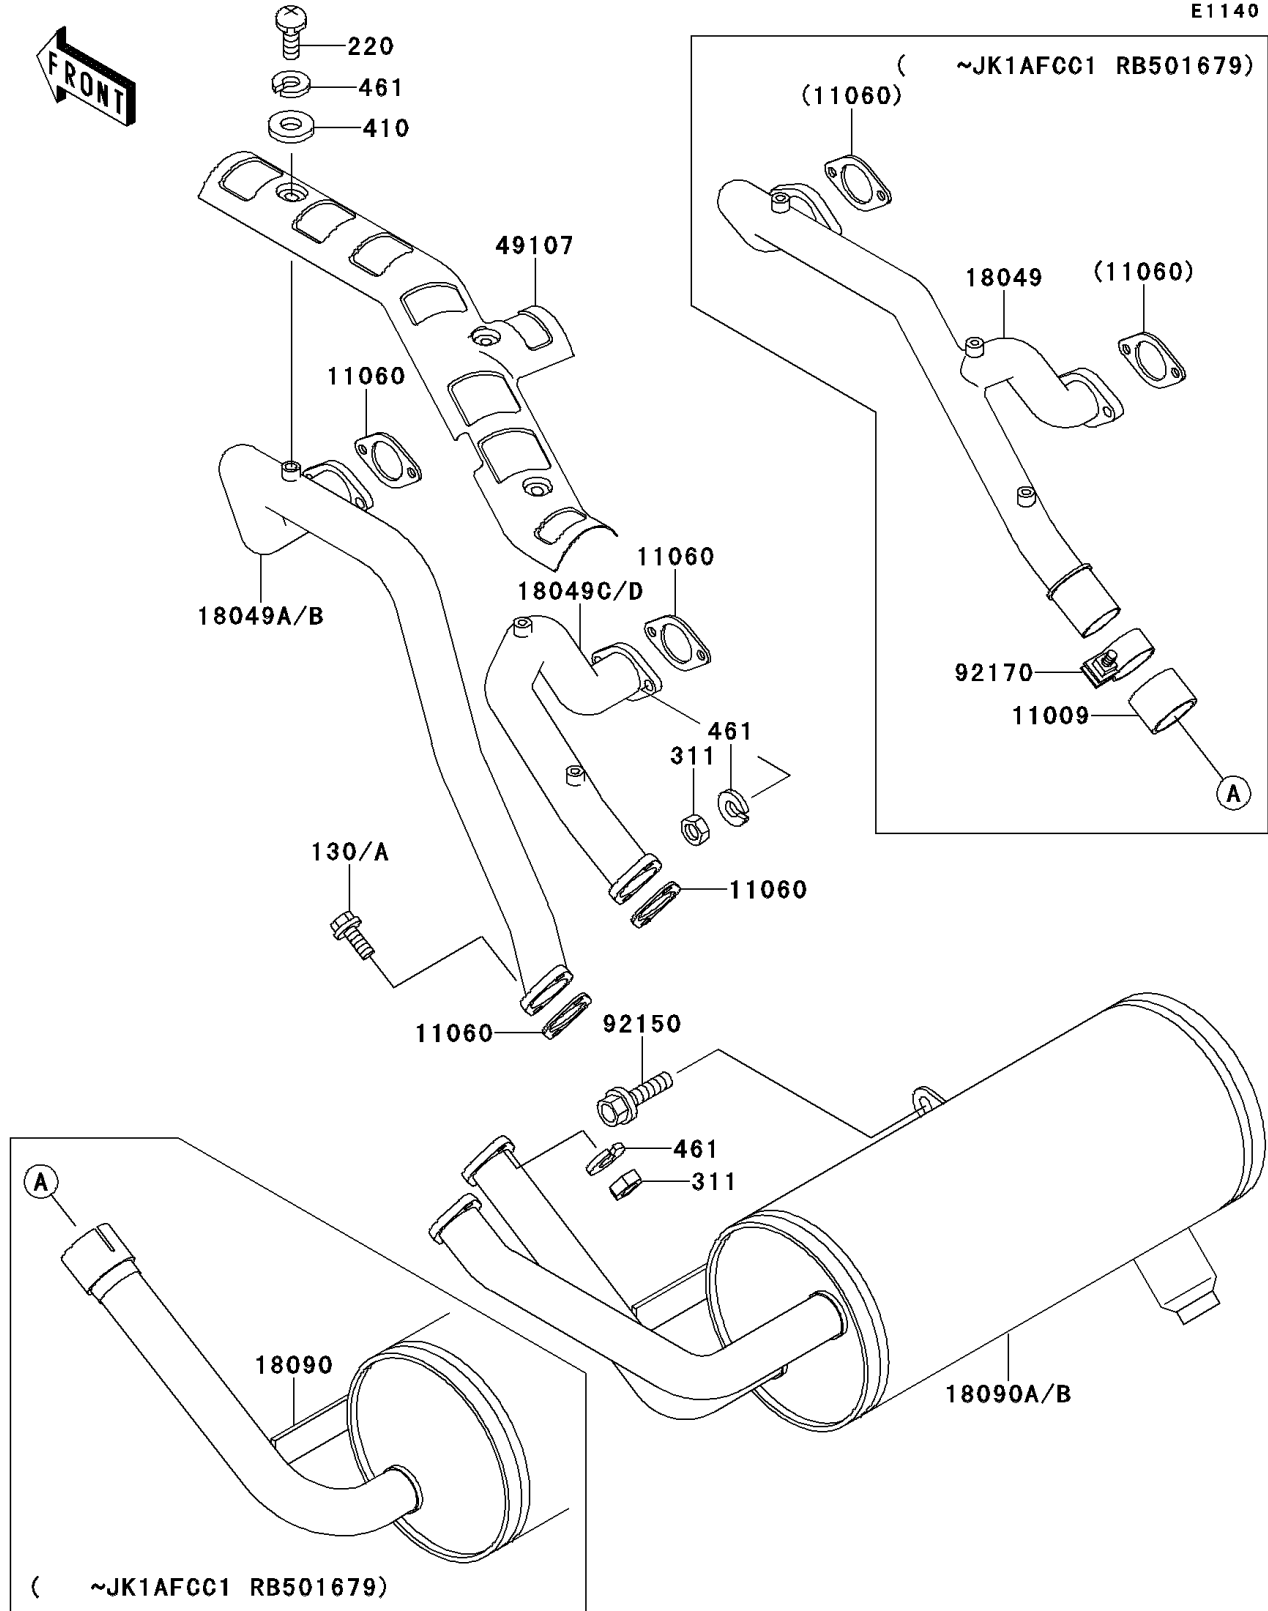

Mule 2500 PARTS DIAGRAM

Muffler(s)

E1140

Mule 2500 PARTS LIST

Muffler(s)

ITEM NAME	PART NUMBER	QUANTITY
BOLT-FLANGED,6X25 (Ref # 130A)	130G0625	1
SCREW-PAN-CROS,6X10,BLACK (Ref # 220)	220C0610	1
NUT-HEX,6MM (Ref # 311)	311G0600	1
WASHER-PLAIN-SMALL,6MM (Ref # 410)	410B0600	1
WASHER-SPRING,6MM (Ref # 461)	461F0600	1
GASKET,EXHAUST PIPE CONNECTING (Ref # 11009)	11009-1718	1
GASKET,EXHAUST PIPE (Ref # 11060)	11060-2079	1
PIPE-EXHAUST (Ref # 18049)	18049-1620	1
PIPE-EXHAUST,FR (Ref # 18049B)	18049-1735	1
PIPE-EXHAUST,RR (Ref # 18049D)	18049-1736	1
BODY-COMP-MUFFLER (Ref # 18090)	18090-1220	1
BODY-COMP-MUFFLER (Ref # 18090B)	18090-1451	1
COVER-EXHAUST PIPE (Ref # 49107)	49107-1089	1
BOLT (Ref # 92150)	92150-1158	1
CLAMP,MUFFLER (Ref # 92170)	92170-1454	1