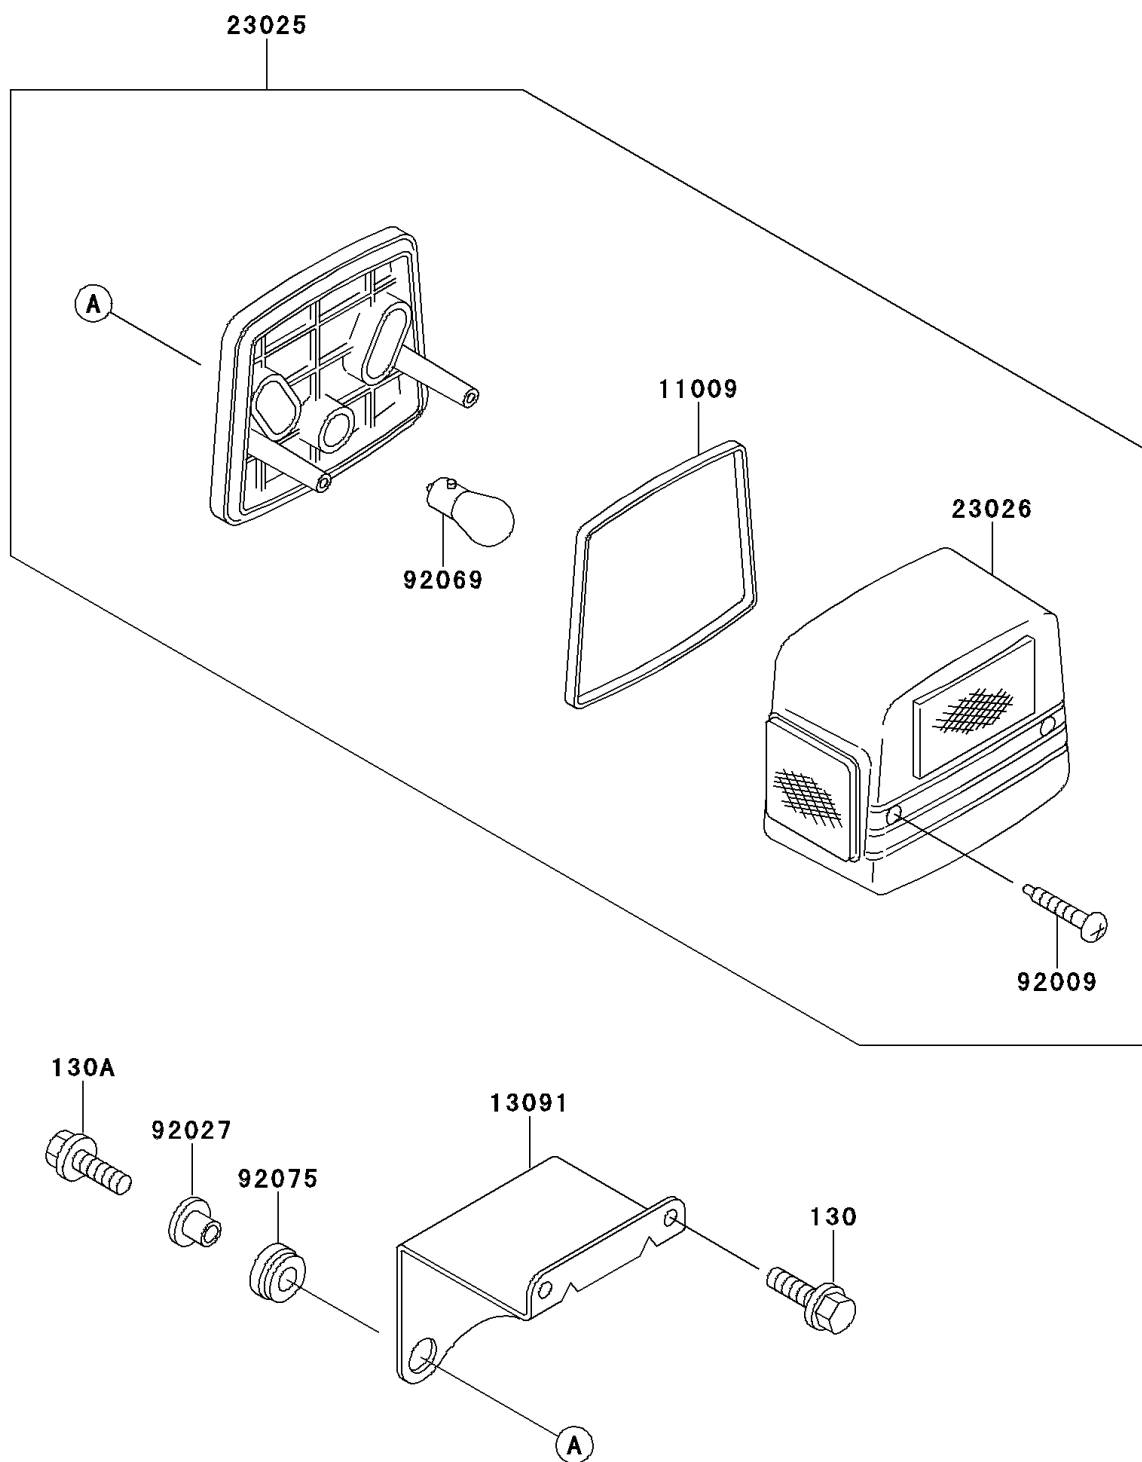

Mule 500 PARTS DIAGRAM

Taillight(s)

F2720

Mule 500 PARTS LIST

Taillight(s)

ITEM NAME	PART NUMBER	QUANTITY
BOLT-FLANGED,6X16,BLACK (Ref # 130)	130J0616	1
BOLT-FLANGED (Ref # 130A)	130J0620	1
GASKET,TAIL LAMP (Ref # 11009)	11009-1215	1
HOLDER,TAIL LAMP (Ref # 13091)	13091-1743	1
LAMP-TAIL (Ref # 23025)	23025-1042	1
LENS,TAIL LAMP (Ref # 23026)	23026-1019	1
SCREW,TAPPING,4X25 (Ref # 92009)	92009-1069	1
COLLAR,L=11.1 (Ref # 92027)	92027-194	1
BULB,12V20/5W (Ref # 92069)	92069-1011	1
DAMPER (Ref # 92075)	92075-277	1