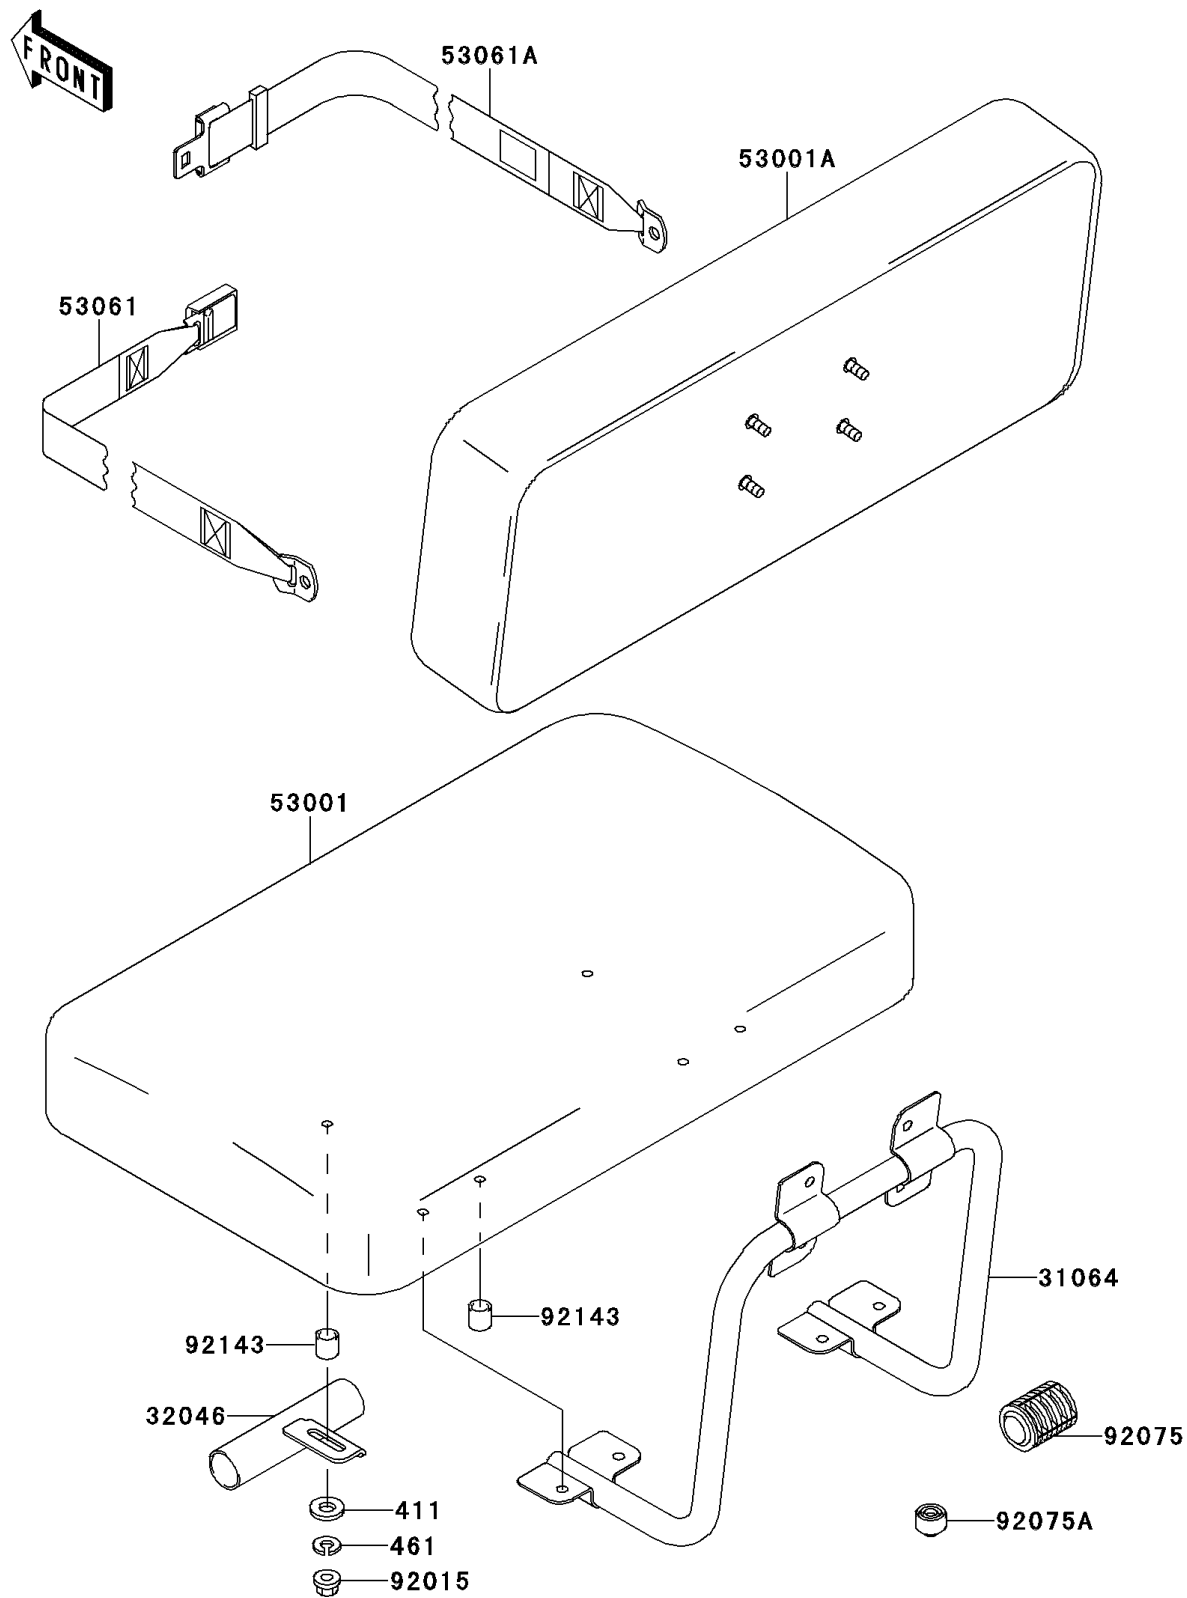

Mule 500 PARTS DIAGRAM

Seat

F2510

Mule 500 PARTS LIST

Seat

ITEM NAME	PART NUMBER	QUANTITY
WASHER-PLAIN,8MM (Ref # 411)	411B0800	1
WASHER-SPRING,8MM (Ref # 461)	461F0800	1
PIPE-COMP,SEAT (Ref # 31064)	31064-1150	1
BRACKET-SEAT (Ref # 32046)	32046-1376	1
SEAT-ASSY,CUSHION,GRAY (Ref # 53001)	53001-1717-PA	1
SEAT-ASSY,BACK,GRAY (Ref # 53001A)	53001-1718-PA	1
BELT-SEAT,BUCKLE (Ref # 53061)	53061-1010	1
BELT-SEAT,LATCH PLATE (Ref # 53061A)	53061-1011	1
NUT,FLANGED,LOCK,8MM (Ref # 92015)	92015-1696	1
DAMPER,FUEL TANK (Ref # 92075)	92075-084	1
DAMPER (Ref # 92075A)	92075-1045	1
COLLAR,8.8X12X11.5 (Ref # 92143)	92143-1340	1