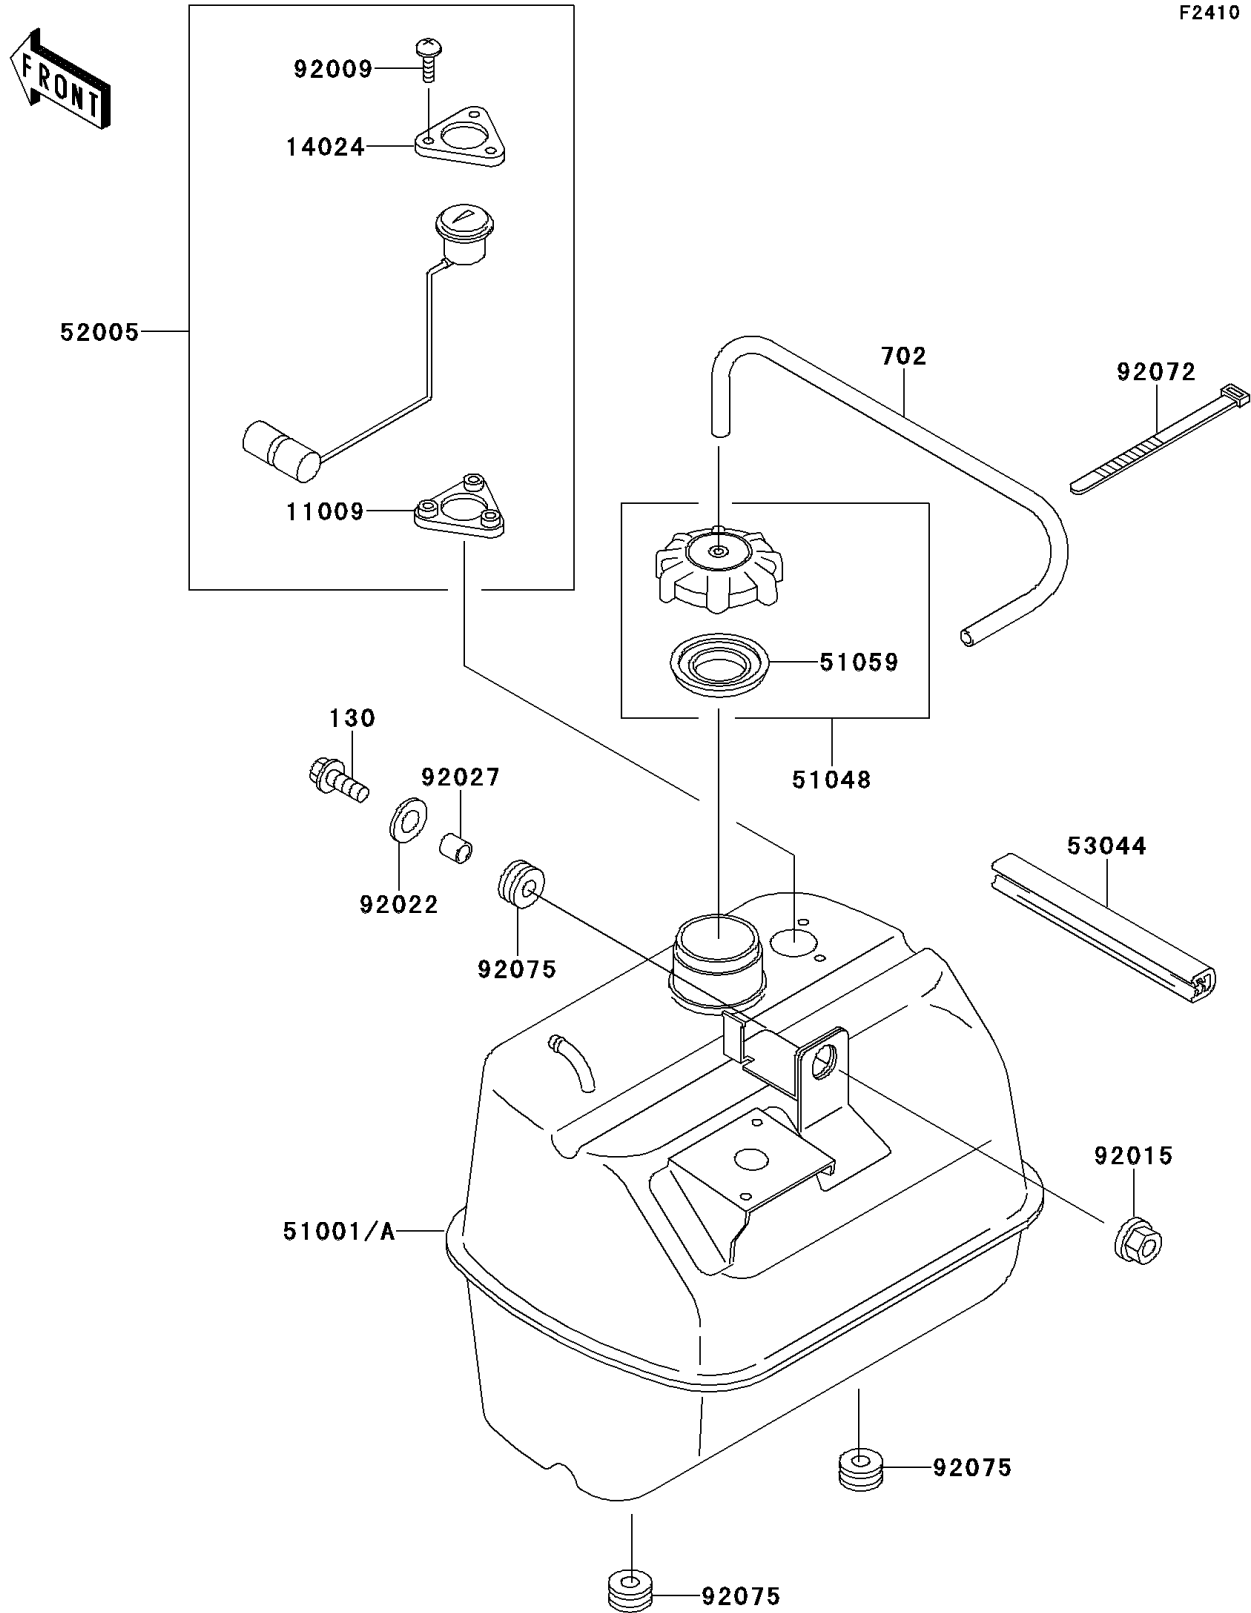

Mule 500 PARTS DIAGRAM

Fuel Tank

F2410

Mule 500 PARTS LIST

Fuel Tank

ITEM NAME	PART NUMBER	QUANTITY
BOLT-FLANGED,8X30 (Ref # 130)	130D0830	1
TUBE-RUBBER,5X300 (Ref # 702)	702A05300	1
GASKET,FUEL GAUGE (Ref # 11009)	11009-1755	1
COVER,FUEL GAUGE (Ref # 14024)	14024-1697	1
TANK-COMP-FUEL (Ref # 51001A)	51001-1465	1
CAP-ASSY-TANK,FUEL (Ref # 51048)	51048-1004	1
GASKET,FUEL TANK CAP (Ref # 51059)	51059-006	1
GAUGE,FUEL (Ref # 52005)	52005-1098	1
TRIM (Ref # 53044)	53044-1137	1
SCREW,6X14 (Ref # 92009)	92009-1541	1
NUT,FLANGED,8MM (Ref # 92015)	92015-1397	1
WASHER,9X28X2.3 (Ref # 92022)	92022-1632	1
COLLAR,8.8X12X15.5 (Ref # 92027)	92027-1081	1
BAND,L=149 (Ref # 92072)	92072-031	1
DAMPER (Ref # 92075)	92075-1736	1