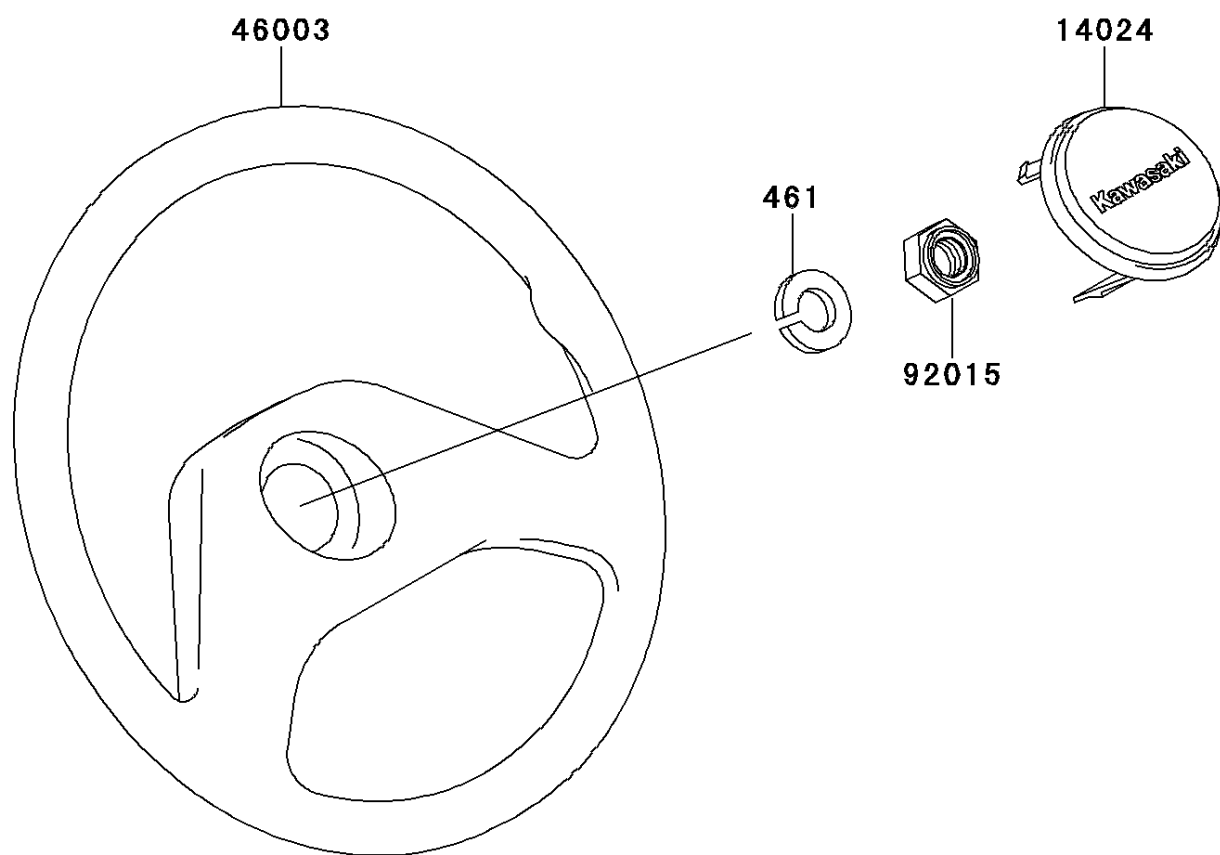

## Mule 500 PARTS DIAGRAM

Steering Wheel

F2311

## Mule 500 PARTS LIST

Steering Wheel

ITEM NAME	PART NUMBER	QUANTITY
WASHER-SPRING,12MM (Ref # 461)	461F1200	1
COVER,STEERING WHEEL (Ref # 14024)	14024-1574	1
HANDLE,STEERING (Ref # 46003)	46003-1265	1
NUT,LOCK,12MM (Ref # 92015)	92015-1774	1