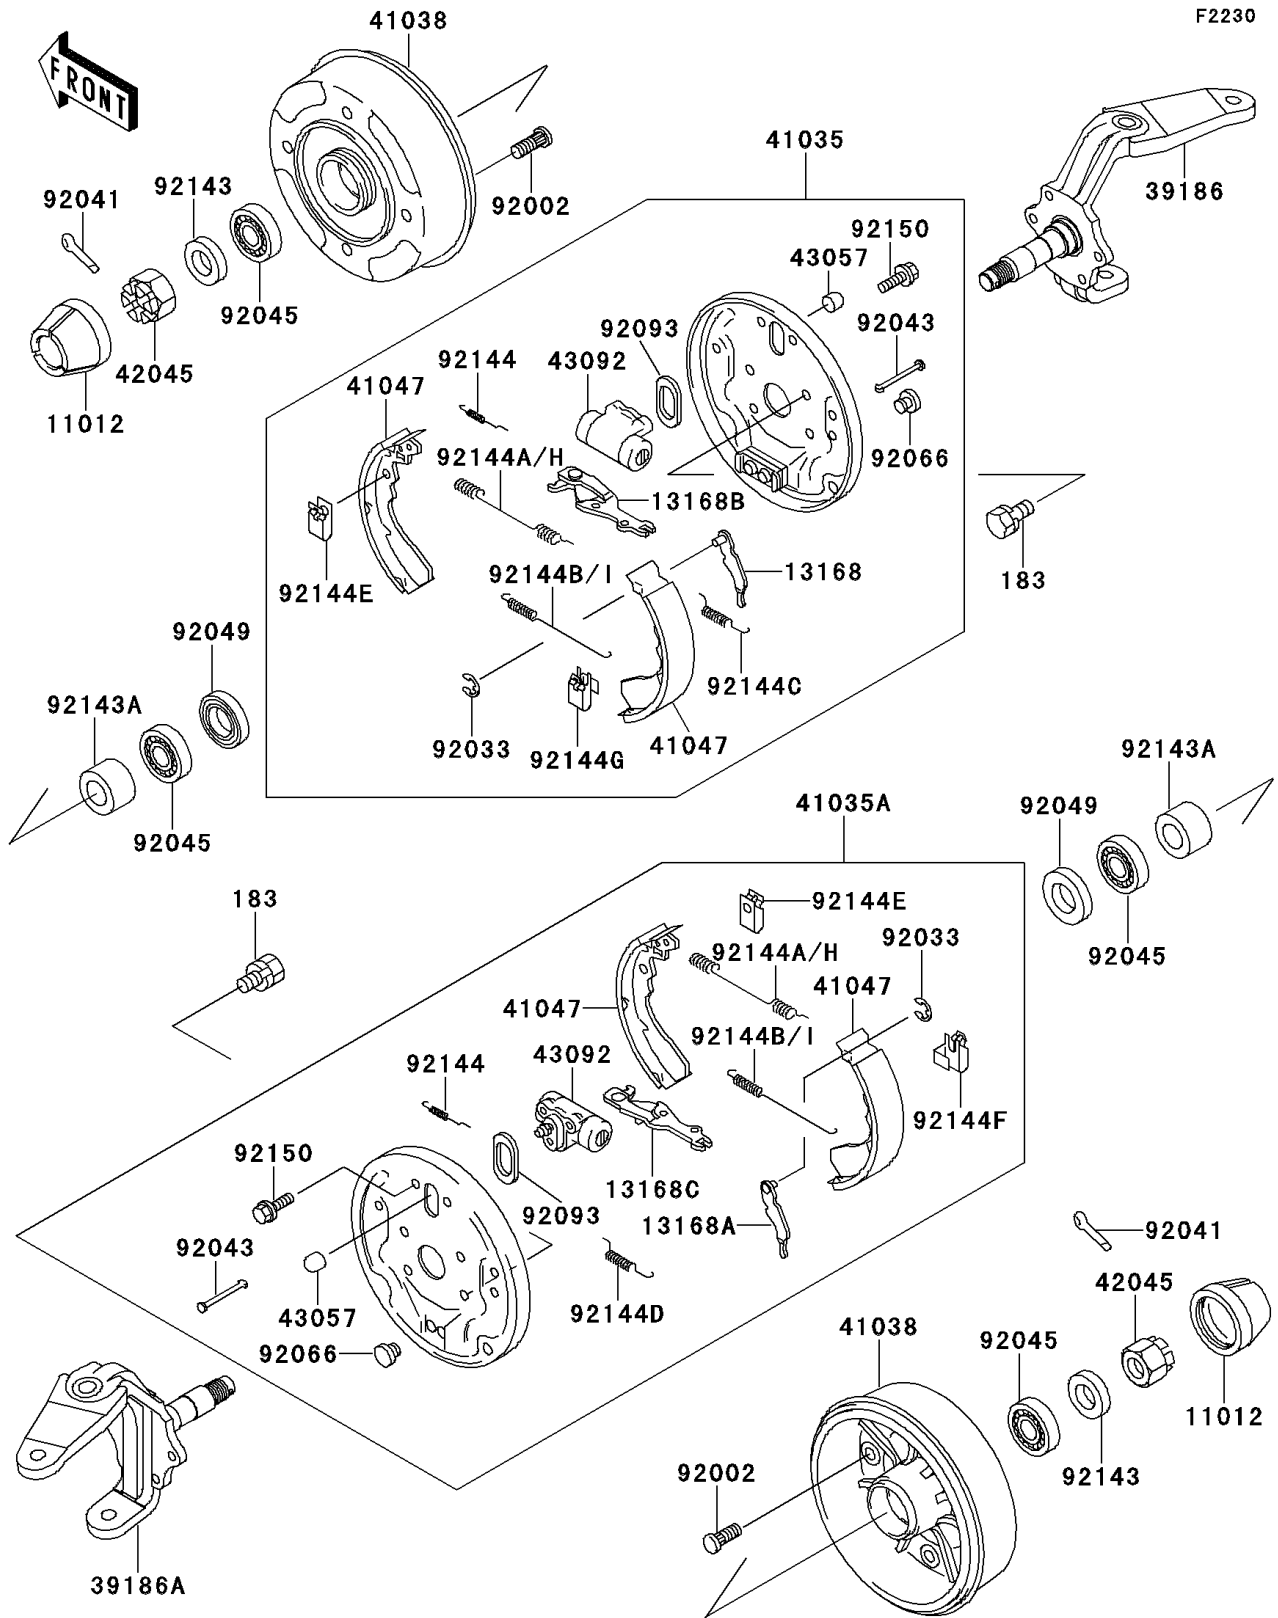

Mule 500 PARTS DIAGRAM

Front Hubs/Brakes

Mule 500 PARTS LIST

Front Hubs/Brakes

ITEM NAME	PART NUMBER	QUANTITY
BOLT-UPSET-WS-SMALL (Ref # 183)	183H0814	1
CAP,WHEEL (Ref # 11012)	11012-1519	1
LEVER,STOPPER,LH (Ref # 13168)	13168-1477	1
LEVER,STOPPER,RH (Ref # 13168A)	13168-1478	1
LEVER,LH (Ref # 13168B)	13168-1479	1
LEVER,RH (Ref # 13168C)	13168-1480	1
KNUCKLE,LH (Ref # 39186)	39186-1094	1
KNUCKLE,RH (Ref # 39186A)	39186-1095	1
PANEL-ASSY-BRAKE,FR,LH (Ref # 41035)	41035-1280	1
PANEL-ASSY-BRAKE,FR,RH (Ref # 41035A)	41035-1281	1
DRUM,FRONT BRAKE (Ref # 41038)	41038-1238	1
SHOE-ASSY-BRAKE,FR (Ref # 41047)	41047-1051	1
NUT,CASTLE,18MM (Ref # 42045)	42045-018	1
CAP-BREATHER (Ref # 43057)	43057-1053	1
CYLINDER (Ref # 43092)	43092-1057	1
BOLT,10X30 (Ref # 92002)	92002-1388	1
RING-SNAP (Ref # 92033)	92033-1279	1
COTTER,4.0X35 (Ref # 92041)	92041-1053	1
PIN,SHOE HOLD (Ref # 92043)	92043-1460	1
BEARING-BALL,60/222RS (Ref # 92045)	92045-1170	1
SEAL-OIL (Ref # 92049)	92049-1284	1
PLUG (Ref # 92066)	92066-1365	1
SEAL (Ref # 92093)	92093-1332	1
COLLAR,22.2X28.6X9 (Ref # 92143)	92143-1454	1
COLLAR,22.2X28.6X25 (Ref # 92143A)	92143-1455	1
SPRING (Ref # 92144)	92144-1604	1
SPRING,LH (Ref # 92144C)	92144-1607	1
SPRING,RH (Ref # 92144D)	92144-1608	1
SPRING,SHOE HOLD (Ref # 92144E)	92144-1609	1

Mule 500 PARTS LIST

Front Hubs/Brakes

ITEM NAME	PART NUMBER	QUANTITY
SPRING,SHOE HOLD (Ref # 92144F)	92144-1610	1
SPRING,SHOE HOLD (Ref # 92144G)	92144-1611	1
SPRING,RETURN,UPP (Ref # 92144H)	92144-1612	1
SPRING,RETURN,LWR (Ref # 92144I)	92144-1613	1
BOLT,FLANGED,6X10 (Ref # 92150)	92150-1664	1