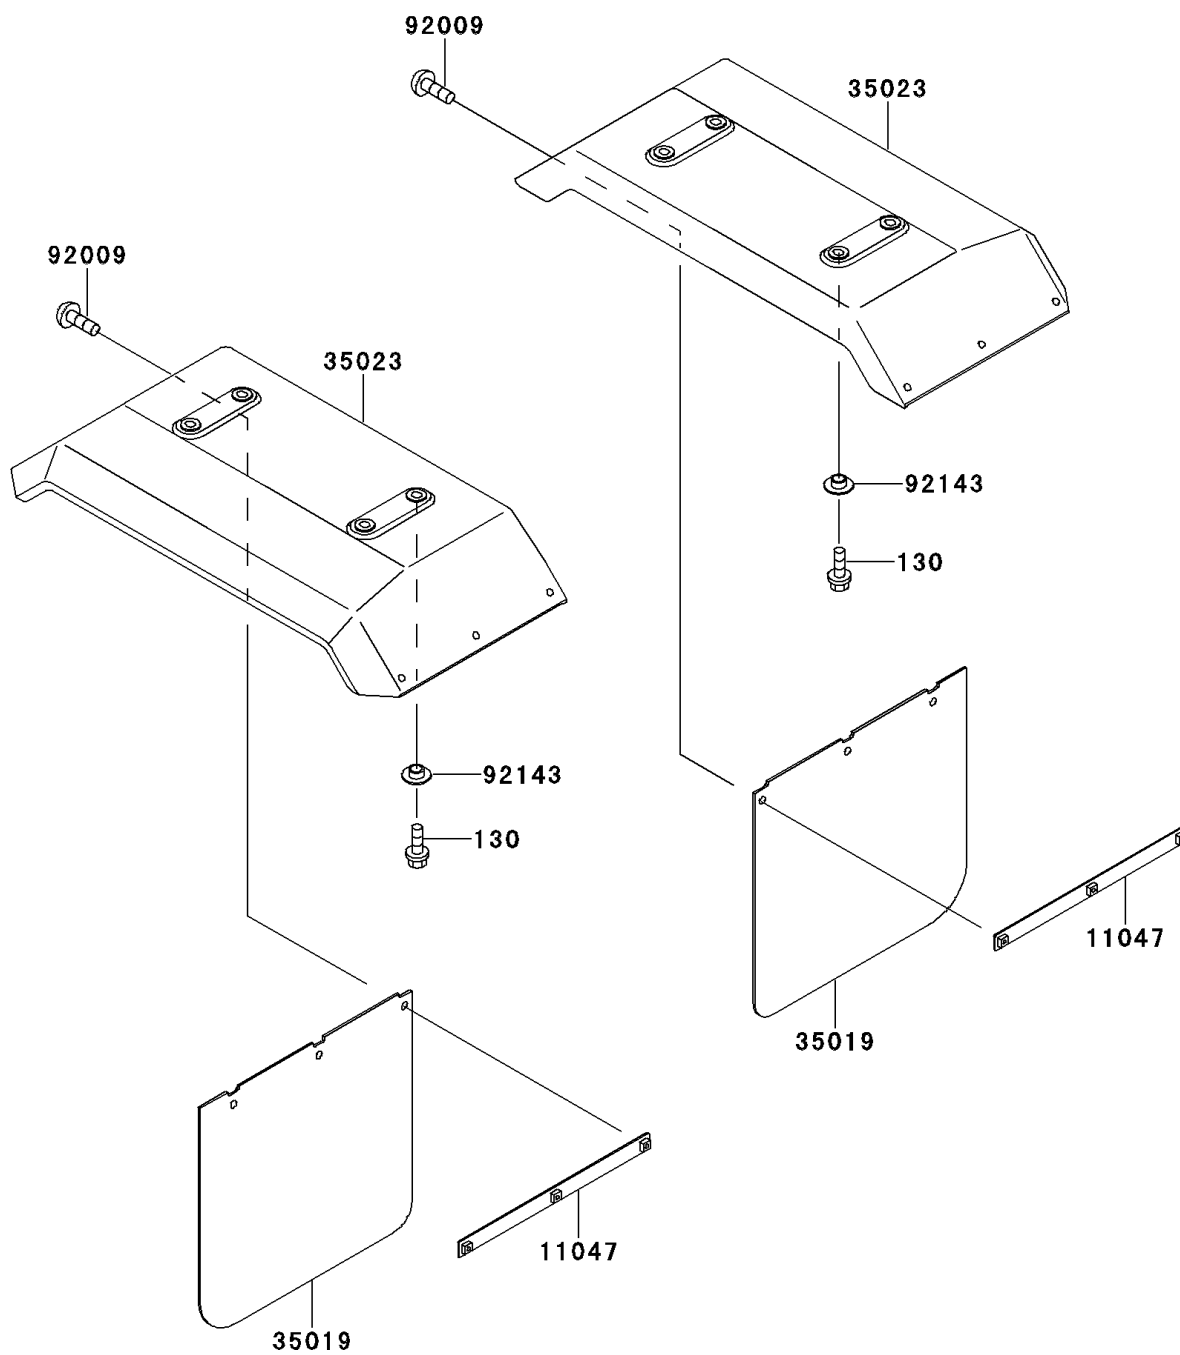

Mule 500 PARTS DIAGRAM

Rear Fender(s)

F2172

Mule 500 PARTS LIST

Rear Fender(s)

ITEM NAME	PART NUMBER	QUANTITY
BOLT-FLANGED,6X14,BLACK (Ref # 130)	130J0614	1
BRACKET,REAR FLAP (Ref # 11047)	11047-1172	1
FLAP,REAR FENDER (Ref # 35019)	35019-1244	1
FENDER-REAR (Ref # 35023)	35023-1298	1
SCREW,6X14 (Ref # 92009)	92009-1288	1
COLLAR,L=5 (Ref # 92143)	92143-1087	1