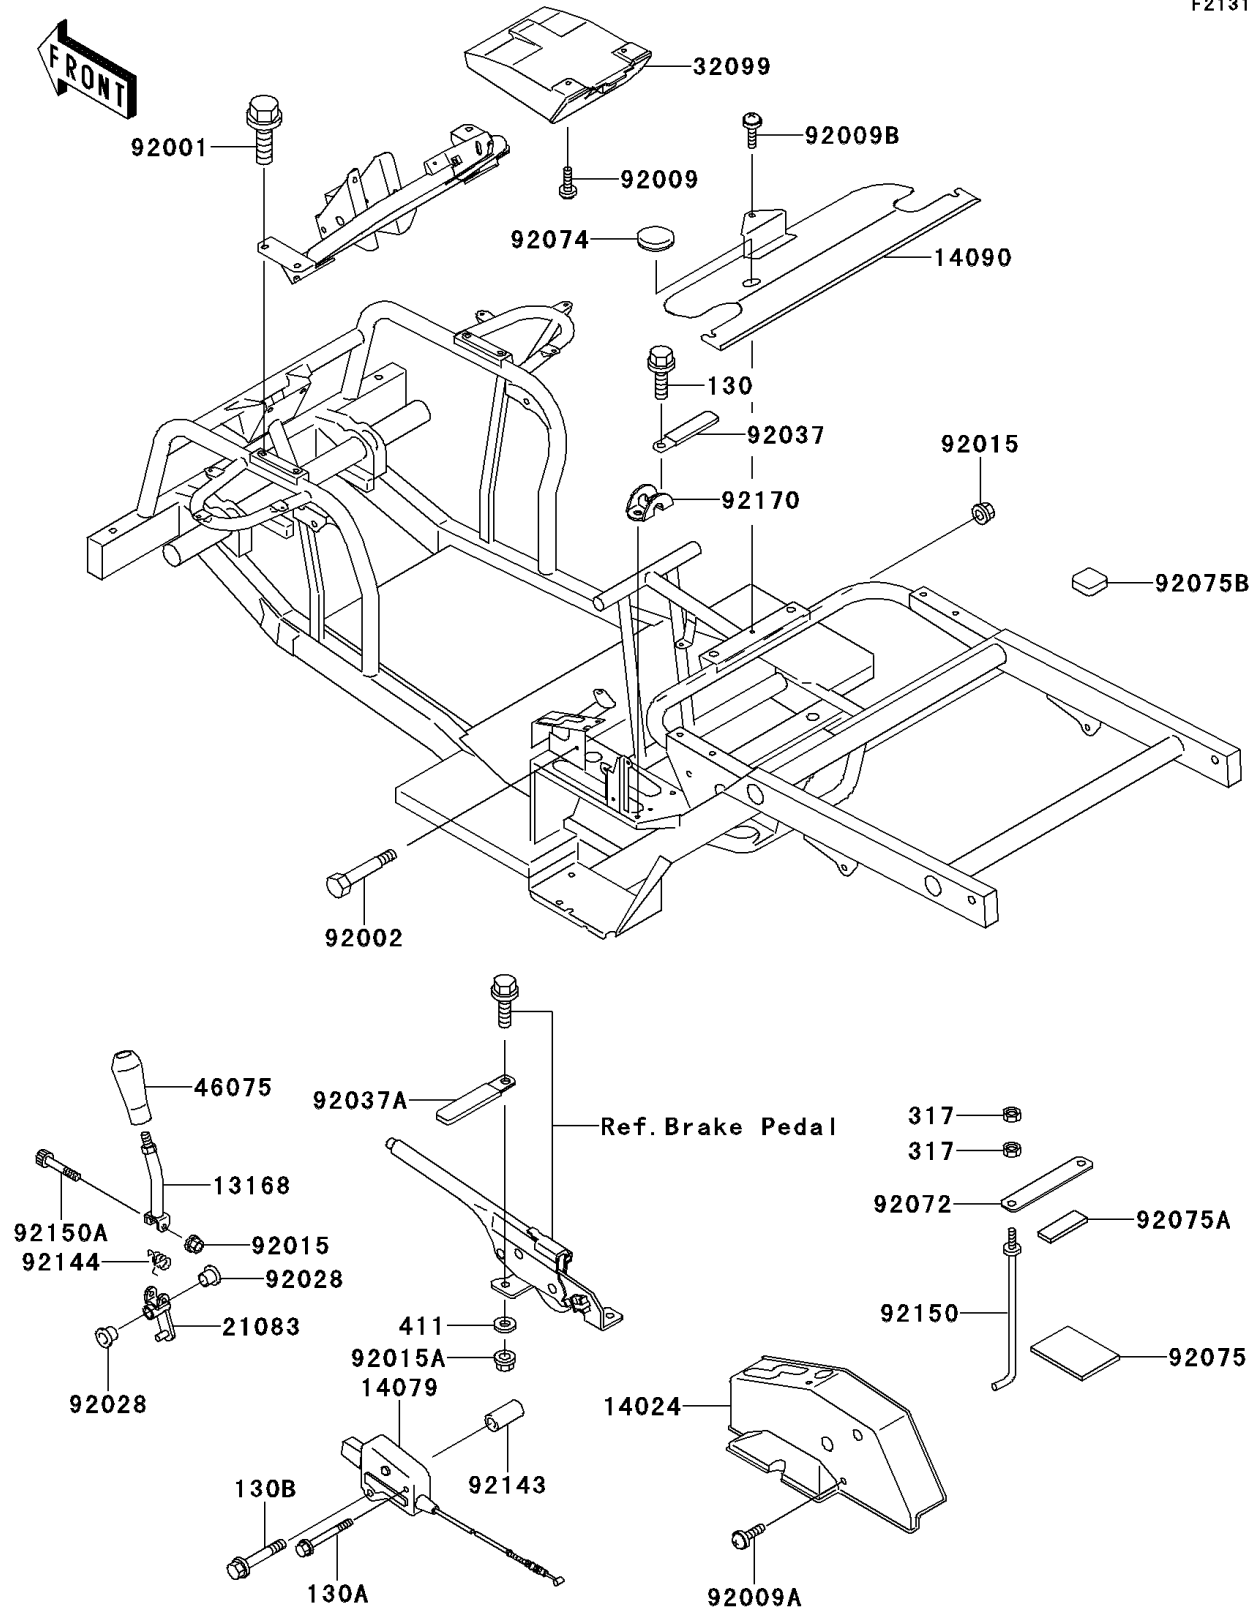

Mule 500 PARTS DIAGRAM

Frame Fittings

F2131

Mule 500 PARTS LIST

Frame Fittings

ITEM NAME	PART NUMBER	QUANTITY
BOLT-FLANGED,6X14,BLACK (Ref # 130)	130J0614	1
BOLT-FLANGED,6X50,BLACK (Ref # 130A)	130J0650	1
BOLT-FLANGED,8X50 (Ref # 130B)	130J0850	1
NUT-HEX-SMALL,8MM (Ref # 317)	317H0800	1
WASHER-PLAIN,8MM (Ref # 411)	411B0800	1
LEVER,SHIFT (Ref # 13168)	13168-1534	1
COVER,SHIFT&BATTERY (Ref # 14024)	14024-1985	1
HOLDER-ASSY,DIFF LOCK (Ref # 14079)	14079-1100	1
COVER,SEAT (Ref # 14090)	14090-1120	1
ARM,SHIFT LEVER (Ref # 21083)	21083-1091	1
CASE,TOOL (Ref # 32099)	32099-1039	1
GRIP,SHIFT LEVER (Ref # 46075)	46075-1075	1
BOLT,FLANGED,8X18 (Ref # 92001)	92001-4030	1
BOLT (Ref # 92002)	92002-1984	1
SCREW (Ref # 92009)	92009-1166	1
SCREW,6X14 (Ref # 92009A)	92009-1288	1
SCREW,6X10 (Ref # 92009B)	92009-1402	1
NUT,LOCK,FLANGED,6MM (Ref # 92015)	92015-1675	1
NUT,FLANGED,LOCK,8MM (Ref # 92015A)	92015-1696	1
BUSHING (Ref # 92028)	92028-1507	1
CLAMP,WIRING HARNESS (Ref # 92037)	92037-1069	1
CLAMP (Ref # 92037A)	92037-113	1
BAND,BATTERY (Ref # 92072)	92072-1233	1
PLUG,34X1 (Ref # 92074)	92074-004	1
DAMPER (Ref # 92075)	92075-1076	1
DAMPER (Ref # 92075A)	92075-1214	1
DAMPER (Ref # 92075B)	92075-1882	1
COLLAR,11.3X15.9X36 (Ref # 92143)	92143-1162	1
SPRING (Ref # 92144)	92144-1175	1

Mule 500 PARTS LIST

Frame Fittings

ITEM NAME	PART NUMBER	QUANTITY
BOLT,BATTERY (Ref # 92150)	92150-1293	1
BOLT,SOCKET,6X35 (Ref # 92150A)	92150-1393	1
CLAMP,SHIFT CABLE (Ref # 92170)	92170-1210	1