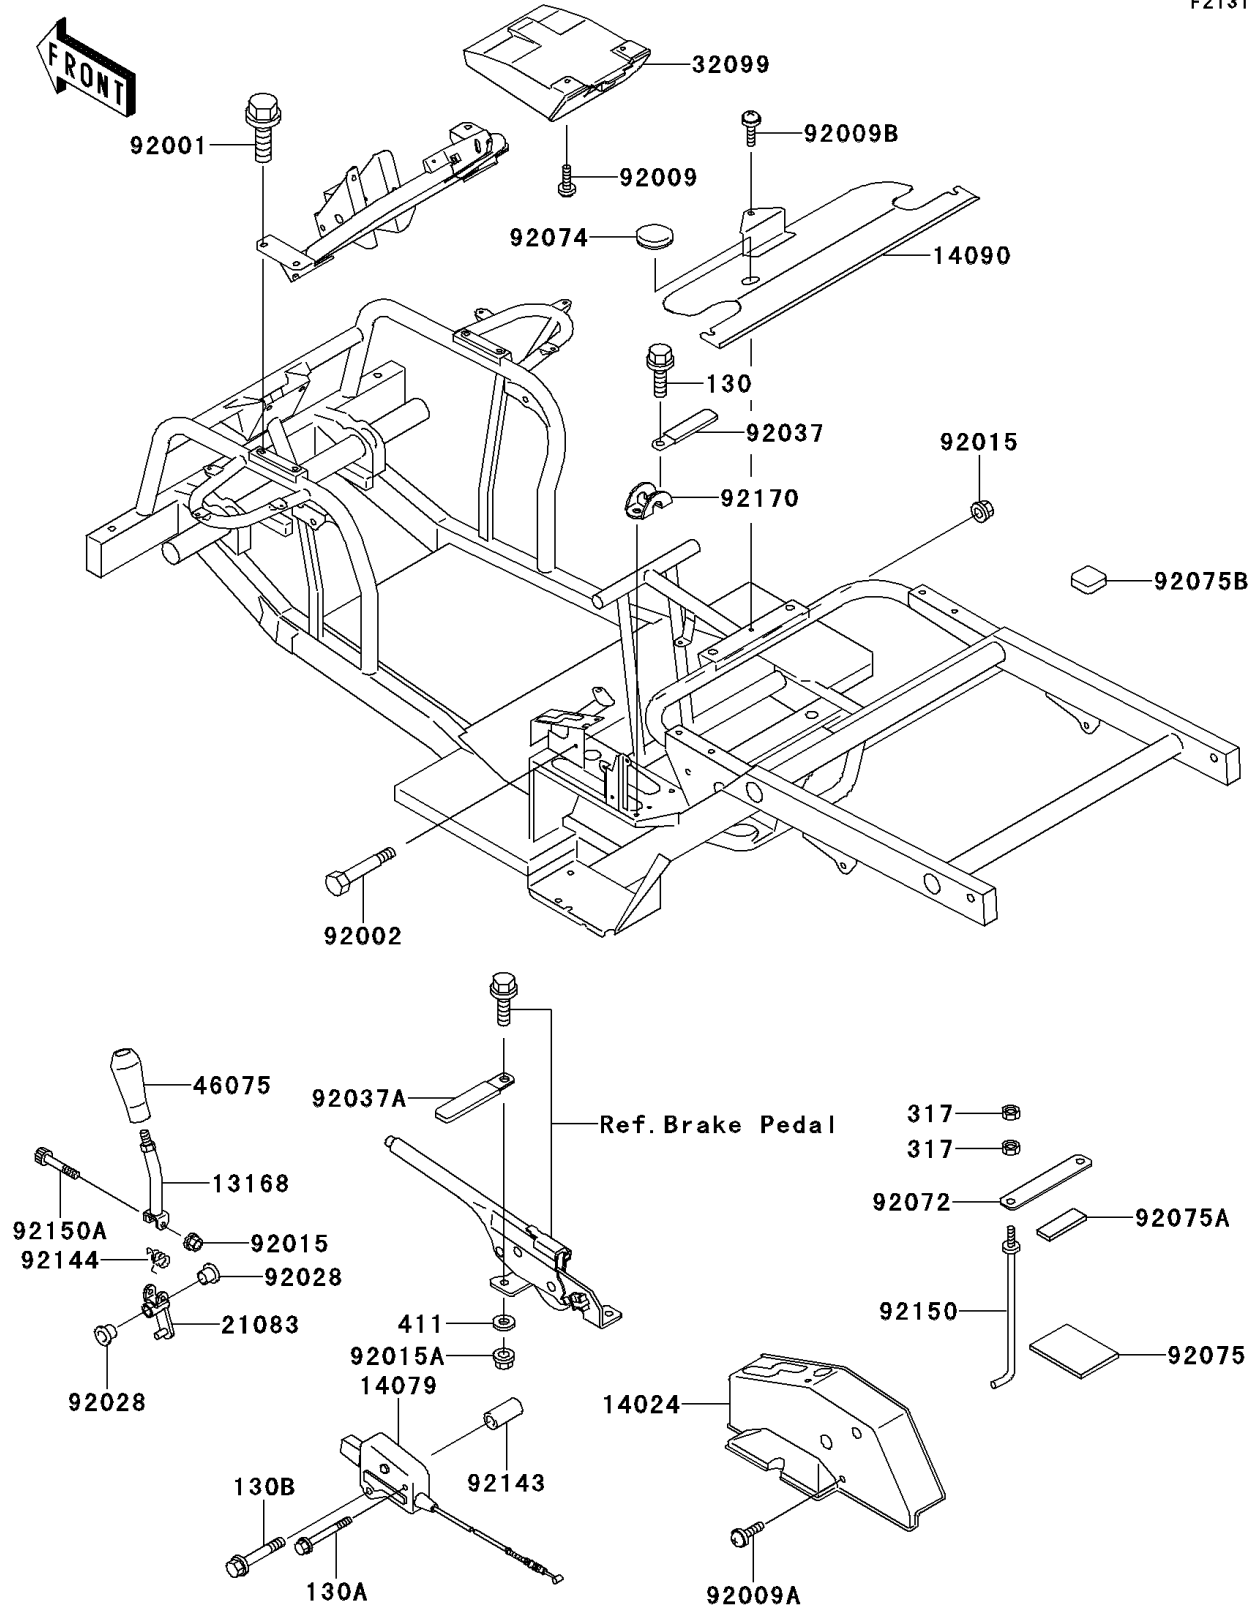

Mule 500 PARTS DIAGRAM

Frame Fittings

F2131

Mule 500 PARTS LIST

Frame Fittings

ITEM NAME	PART NUMBER	QUANTITY
BOLT-FLANGED,6X14,BLACK (Ref # 130)	130J0614	2
BOLT-FLANGED,6X50,BLACK (Ref # 130A)	130J0650	1
BOLT-FLANGED,8X50 (Ref # 130B)	130J0850	1
NUT-HEX-SMALL,8MM (Ref # 317)	317H0800	4
WASHER-PLAIN,8MM (Ref # 411)	411B0800	1
LEVER,SHIFT (Ref # 13168)	13168-1534	1
COVER,SHIFT&BATTERY (Ref # 14024)	14024-1985	1
HOLDER-ASSY,DIFF LOCK (Ref # 14079)	14079-1100	1
COVER,SEAT (Ref # 14090)	14090-1120	1
ARM,SHIFT LEVER (Ref # 21083)	21083-1091	1
CASE,TOOL (Ref # 32099)	32099-1039	1
GRIP,SHIFT LEVER (Ref # 46075)	46075-1075	1
BOLT,FLANGED,8X18 (Ref # 92001)	92001-4030	4
BOLT (Ref # 92002)	92002-1984	1
SCREW (Ref # 92009)	92009-1166	2
SCREW,6X14 (Ref # 92009A)	92009-1288	3
SCREW,6X10 (Ref # 92009B)	92009-1402	1
NUT,LOCK,FLANGED,6MM (Ref # 92015)	92015-1675	2
NUT,FLANGED,LOCK,8MM (Ref # 92015A)	92015-1696	1
BUSHING (Ref # 92028)	92028-1507	2
CLAMP,WIRING HARNESS (Ref # 92037)	92037-1069	1
CLAMP (Ref # 92037A)	92037-113	1
BAND,BATTERY (Ref # 92072)	92072-1233	1
PLUG,34X1 (Ref # 92074)	92074-004	1
DAMPER (Ref # 92075)	92075-1076	1
DAMPER (Ref # 92075A)	92075-1214	1
DAMPER (Ref # 92075B)	92075-1882	6
COLLAR,11.3X15.9X36 (Ref # 92143)	92143-1162	1
SPRING (Ref # 92144)	92144-1175	1

Mule 500 PARTS LIST

Frame Fittings

ITEM NAME	PART NUMBER	QUANTITY
BOLT,BATTERY (Ref # 92150)	92150-1293	2
BOLT,SOCKET,6X35 (Ref # 92150A)	92150-1393	1
CLAMP,SHIFT CABLE (Ref # 92170)	92170-1210	1