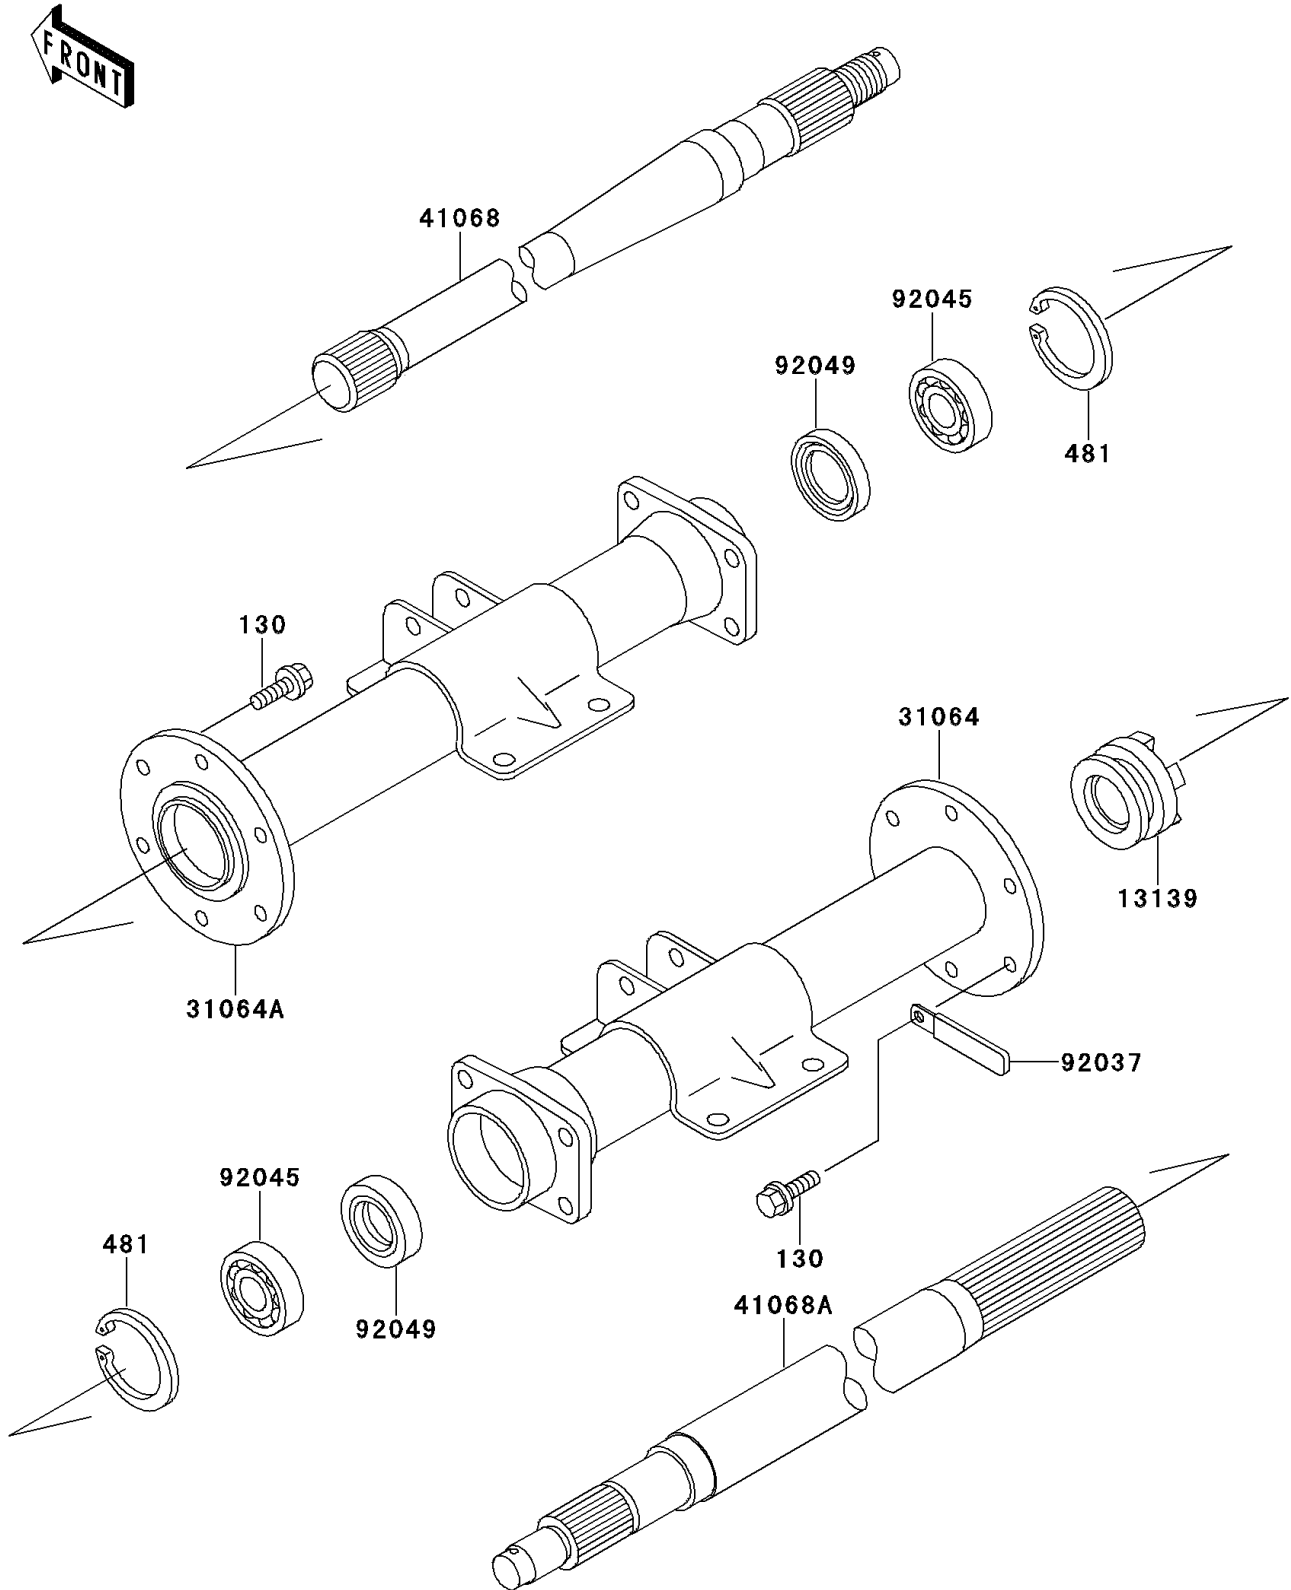

## Mule 500 PARTS DIAGRAM

Rear Axle

E3133

## Mule 500 PARTS LIST

Rear Axle

ITEM NAME	PART NUMBER	QUANTITY
BOLT-FLANGED,8X25 (Ref # 130)	130H0825	1
CIRCLIP (Ref # 481)	481J5200	1
SHIFTER (Ref # 13139)	13139-1071	1
PIPE-COMP,LH (Ref # 31064)	31064-1118	1
PIPE-COMP,RH (Ref # 31064A)	31064-1119	1
AXLE,RH (Ref # 41068)	41068-1245	1
AXLE,LH (Ref # 41068A)	41068-1324	1
CLAMP (Ref # 92037)	92037-113	1
BEARING-BALL,6205DDU (Ref # 92045)	92045-1229	1
SEAL-OIL,S030428 (Ref # 92049)	92049-1236	1