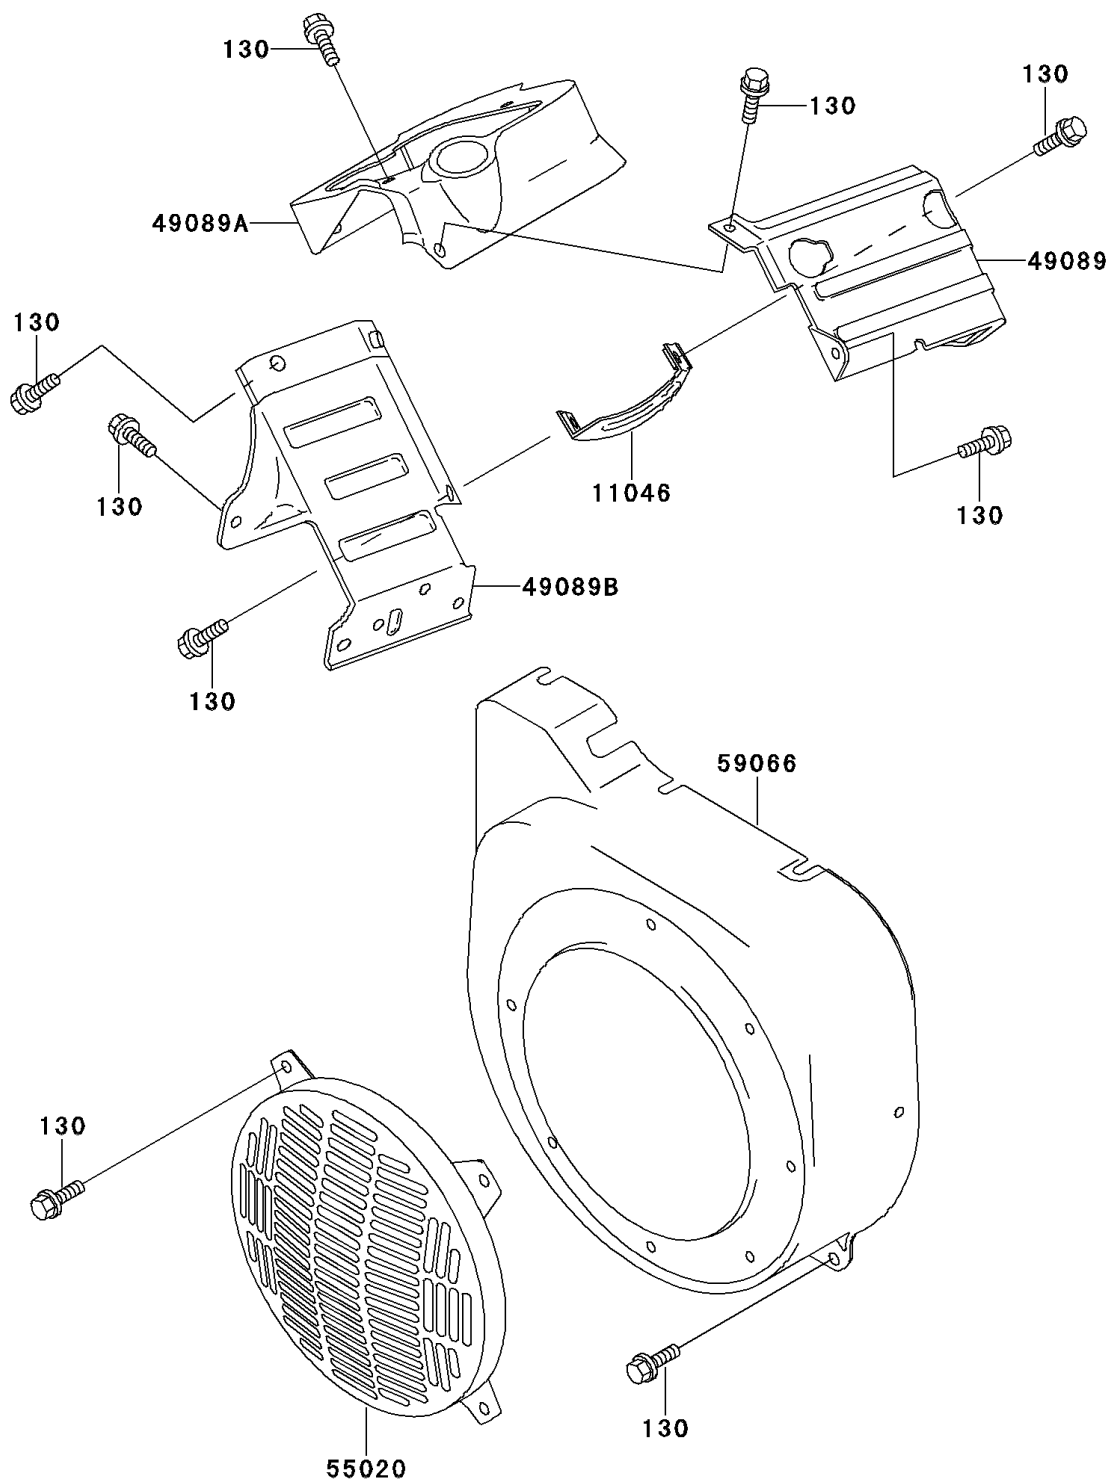

Mule 500 PARTS DIAGRAM

Engine Shrouds

E3036

Mule 500 PARTS LIST

Engine Shrouds

| ITEM NAME | PART NUMBER | QUANTITY |
|--------------------------------------|---------------|----------|
| BOLT-FLANGED,6X12 (Ref # 130) | 130G0612 | 1 |
| BRACKET,F.BLACK (Ref # 11046) | 11046-2103-9H | 1 |
| SHROUD-ENGINE,F.BLACK (Ref # 49089) | 49089-2292-9H | 1 |
| SHROUD-ENGINE,F.BLACK (Ref # 49089A) | 49089-2293-9H | 1 |
| SHROUD-ENGINE,F.BLACK (Ref # 49089B) | 49089-2294-9H | 1 |
| GUARD,F.BLACK (Ref # 55020) | 55020-2089-9H | 1 |
| HOUSING-FAN,F.BLACK (Ref # 59066) | 59066-2562-9H | 1 |