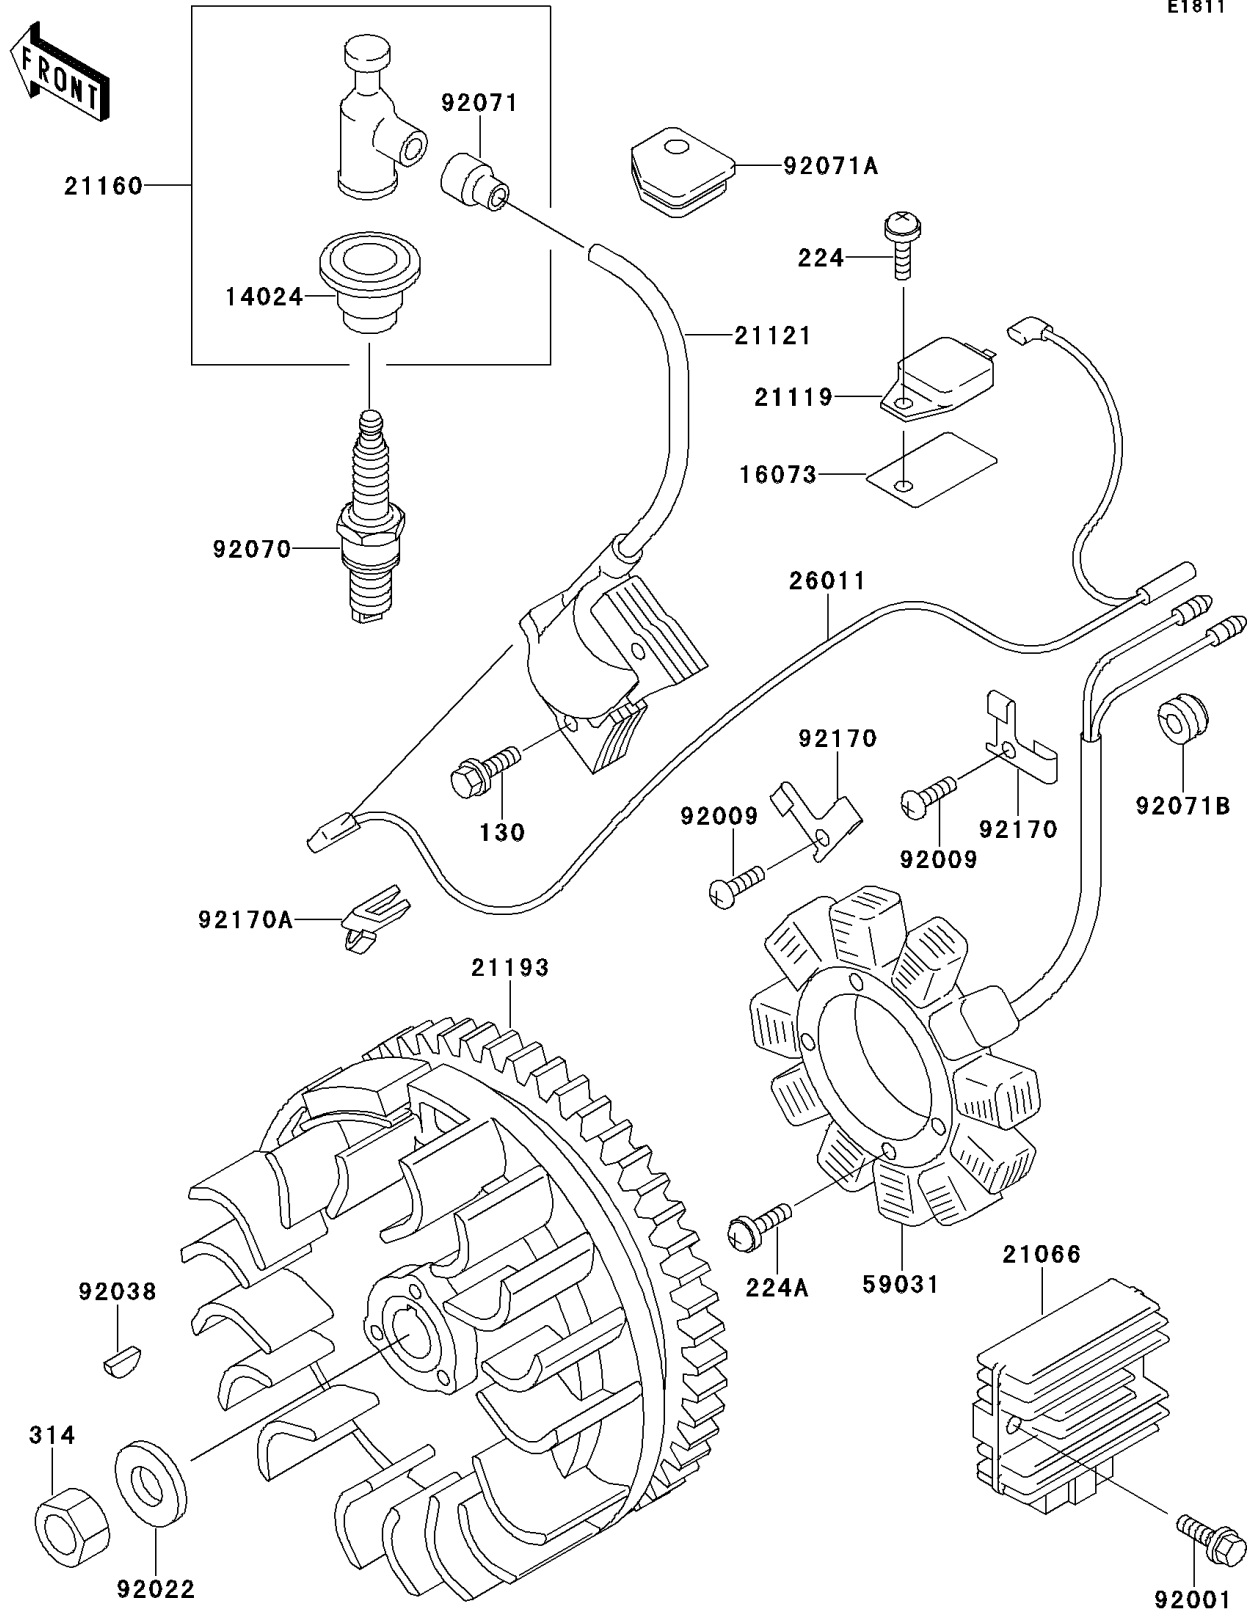

## Mule 500 PARTS DIAGRAM

Generator/Ignition Coil

E1811

## Mule 500 PARTS LIST

Generator/Ignition Coil

ITEM NAME	PART NUMBER	QUANTITY
BOLT-FLANGED (Ref # 130)	130B0525	1
SCREW-PAN-WP-CROS (Ref # 224)	224B0508	1
SCREW-PAN-WP-CROS (Ref # 224A)	224B0620	1
NUT-HEX-FINE (Ref # 314)	314G1600	1
COVER (Ref # 14024)	14024-2234	1
INSULATOR (Ref # 16073)	16073-2134	1
REGULATOR-VOLTAGE (Ref # 21066)	21066-2004	1
IGNITER (Ref # 21119)	21119-2146	1
COIL-IGNITION (Ref # 21121)	21121-2067	1
CAP-ASSY-PLUG (Ref # 21160)	21160-2051	1
FLYWHEEL-ASSY (Ref # 21193)	21193-2105	1
WIRE-LEAD (Ref # 26011)	26011-2228	1
COIL-CHARGING (Ref # 59031)	59031-2097	1
BOLT,FLANGED,6X22 (Ref # 92001)	92001-1352	1
SCREW (Ref # 92009)	92009-2308	1
WASHER (Ref # 92022)	92022-2205	1
KEY,WOODRUFF (Ref # 92038)	92038-2094	1
PLUG-SPARK,BPR5ES(NGK) (Ref # 92070)	92070-2077	1
GROMMET (Ref # 92071)	92071-2008	1
GROMMET (Ref # 92071A)	92071-2112	1
GROMMET (Ref # 92071B)	92071-2125	1
CLAMP (Ref # 92170)	92170-2016	1
CLAMP (Ref # 92170A)	92170-2017	1