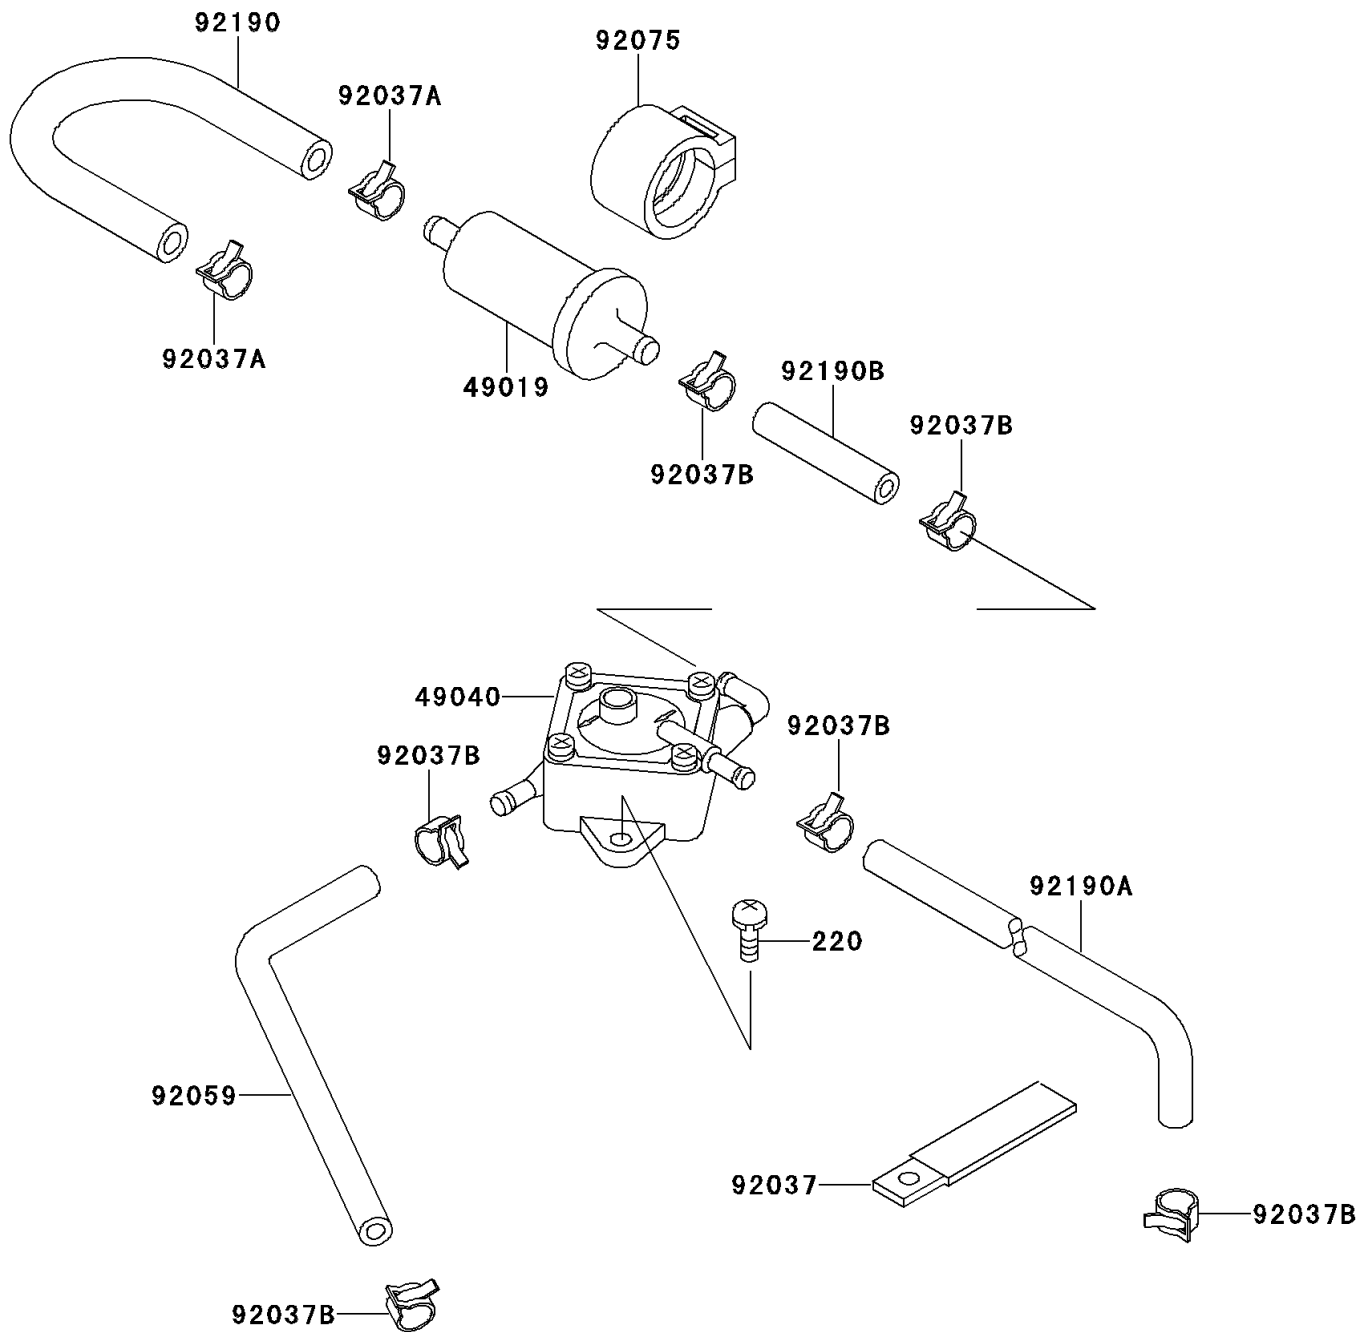

## Mule 500 PARTS DIAGRAM

Fuel Pump

E1520

## Mule 500 PARTS LIST

Fuel Pump

ITEM NAME	PART NUMBER	QUANTITY
SCREW-PAN-CROS,6X14 (Ref # 220)	220B0614	1
FILTER-FUEL (Ref # 49019)	49019-1055	1
PUMP-FUEL (Ref # 49040)	49040-2067	1
CLAMP (Ref # 92037)	92037-113	1
CLAMP (Ref # 92037A)	92037-1181	1
CLAMP,TUBE (Ref # 92037B)	92037-1505	1
TUBE,5.8X10.8X215 (Ref # 92059)	92059-1295	1
DAMPER,FUEL FILTER (Ref # 92075)	92075-1853	1
TUBE,7.5X3.5X200 (Ref # 92190)	92190-1104	1
TUBE (Ref # 92190A)	92190-1179	1
TUBE,5.8X10.8X55 (Ref # 92190B)	92190-1180	1