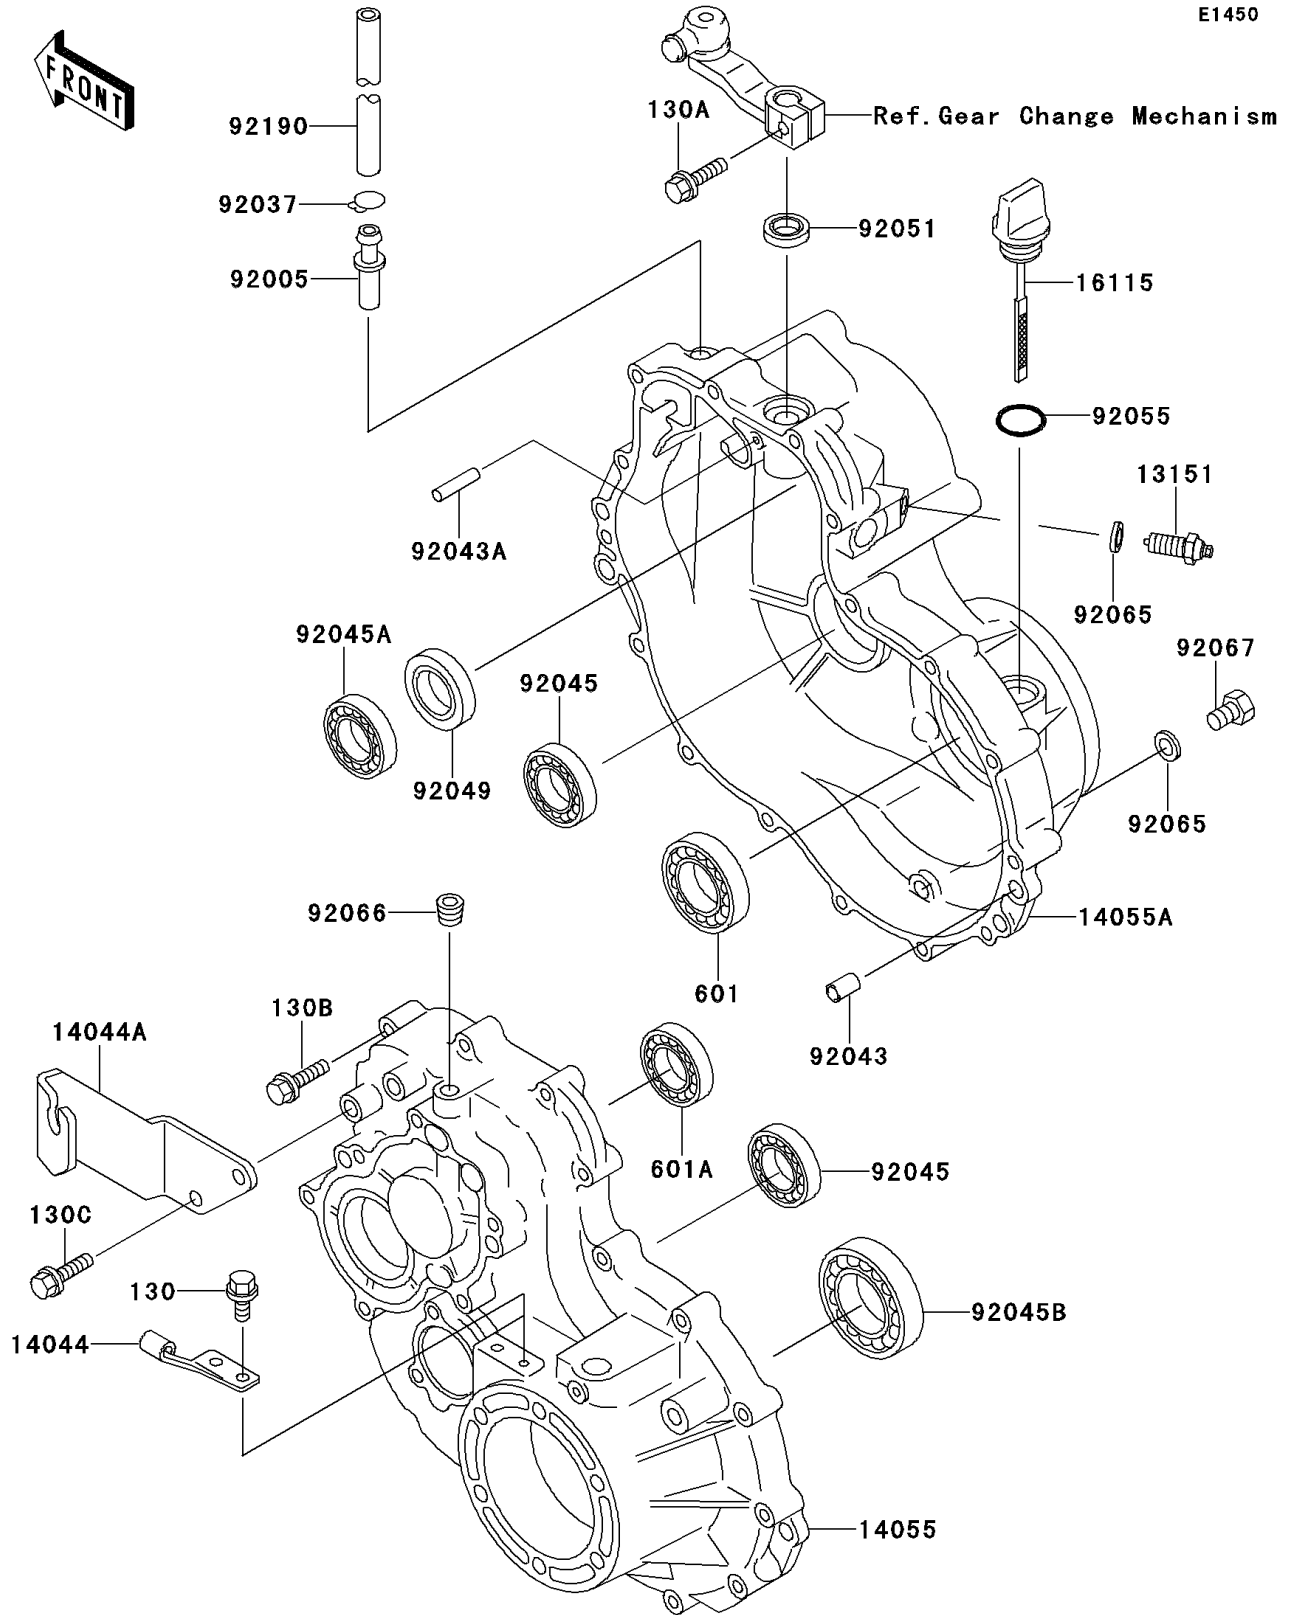

Mule 500 PARTS DIAGRAM

Gear Box

E1450

Mule 500 PARTS LIST

Gear Box

ITEM NAME	PART NUMBER	QUANTITY
BOLT-FLANGED (Ref # 130)	130D0610	1
BOLT-FLANGED (Ref # 130A)	130H0620	1
BOLT-FLANGED,6X35 (Ref # 130B)	130H0635	1
BOLT-FLANGED,8X20 (Ref # 130C)	130H0820	1
BEARING-BALL (Ref # 601)	601B6008	1
BEARING-BALL (Ref # 601A)	601B6303U	1
SWITCH-COMP,NEUTRAL (Ref # 13151)	13151-1069	1
HOLDER-CABLE (Ref # 14044)	14044-1061	1
HOLDER-CABLE,CHANGE (Ref # 14044A)	14044-1071	1
CASE-GEAR,LH (Ref # 14055)	14055-1096	1
CASE-GEAR,RH (Ref # 14055A)	14055-1097	1
CAP-OIL FILLER (Ref # 16115)	16115-1060	1
FITTING,BREATHER (Ref # 92005)	92005-1127	1
CLAMP,TUBE (Ref # 92037)	92037-1505	1
PIN,6.2X8X14 (Ref # 92043)	92043-1263	1
PIN (Ref # 92043A)	92043-1415	1
BEARING-BALL,#6204 (Ref # 92045)	92045-1032	1
BEARING-BALL (Ref # 92045A)	92045-1200	1
BEARING-BALL (Ref # 92045B)	92045-1213	1
SEAL-OIL (Ref # 92049)	92049-2014	1
SEAL-OIL,TB13225.5 (Ref # 92051)	92051-005	1
RING-O (Ref # 92055)	92055-2064	1
GASKET,10.5X16X1,DRAIN PLUG (Ref # 92065)	92065-058	1
PLUG,OIL LINE,1/8X7 (Ref # 92066)	92066-1227	1
PLUG,DRAIN,10X12 (Ref # 92067)	92067-001	1
TUBE (Ref # 92190)	92190-3807	1