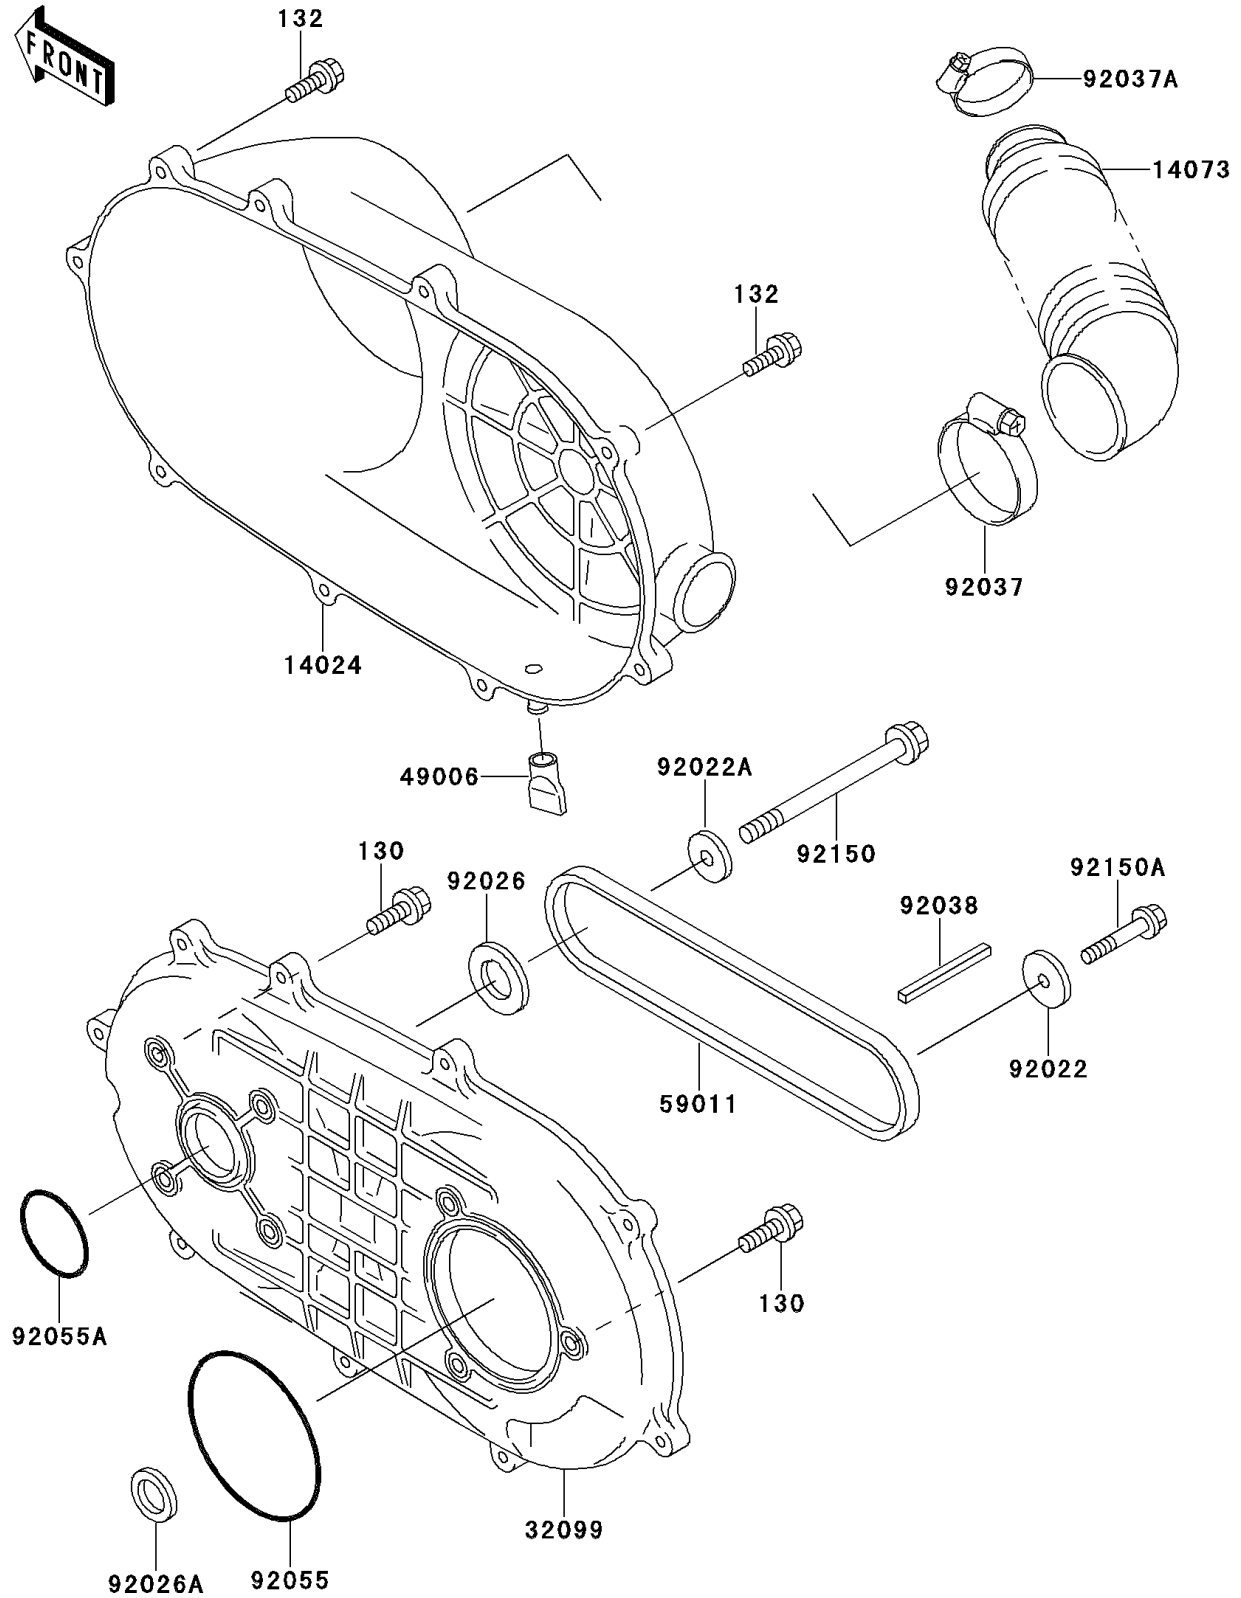

Mule 500 PARTS DIAGRAM

Converter Cover/Drive Belt

E1393

Mule 500 PARTS LIST

Converter Cover/Drive Belt

ITEM NAME	PART NUMBER	QUANTITY
BOLT-FLANGED (Ref # 130)	130D0820	1
BOLT-FLANGED-SMALL (Ref # 132)	132J0630	1
COVER,BELT CONVERTER (Ref # 14024)	14024-1981	1
DUCT,BELT CONVERTER (Ref # 14073)	14073-1492	1
CASE,BELT CONVERTER (Ref # 32099)	32099-1125	1
BOOT (Ref # 49006)	49006-1199	1
BELT (Ref # 59011)	59011-1055	1
WASHER,8.5X36X4 (Ref # 92022)	92022-1633	1
WASHER,10X32X4.5 (Ref # 92022A)	92022-1641	1
SPACER (Ref # 92026)	92026-1395	1
SPACER (Ref # 92026A)	92026-1396	1
CLAMP (Ref # 92037)	92037-3738	1
CLAMP (Ref # 92037A)	92037-506	1
KEY (Ref # 92038)	92038-1053	1
RING-O (Ref # 92055)	92055-1486	1
RING-O,50X4 (Ref # 92055A)	92055-1501	1
BOLT,10X102 (Ref # 92150)	92150-1441	1
BOLT,8X40 (Ref # 92150A)	92150-1687	1