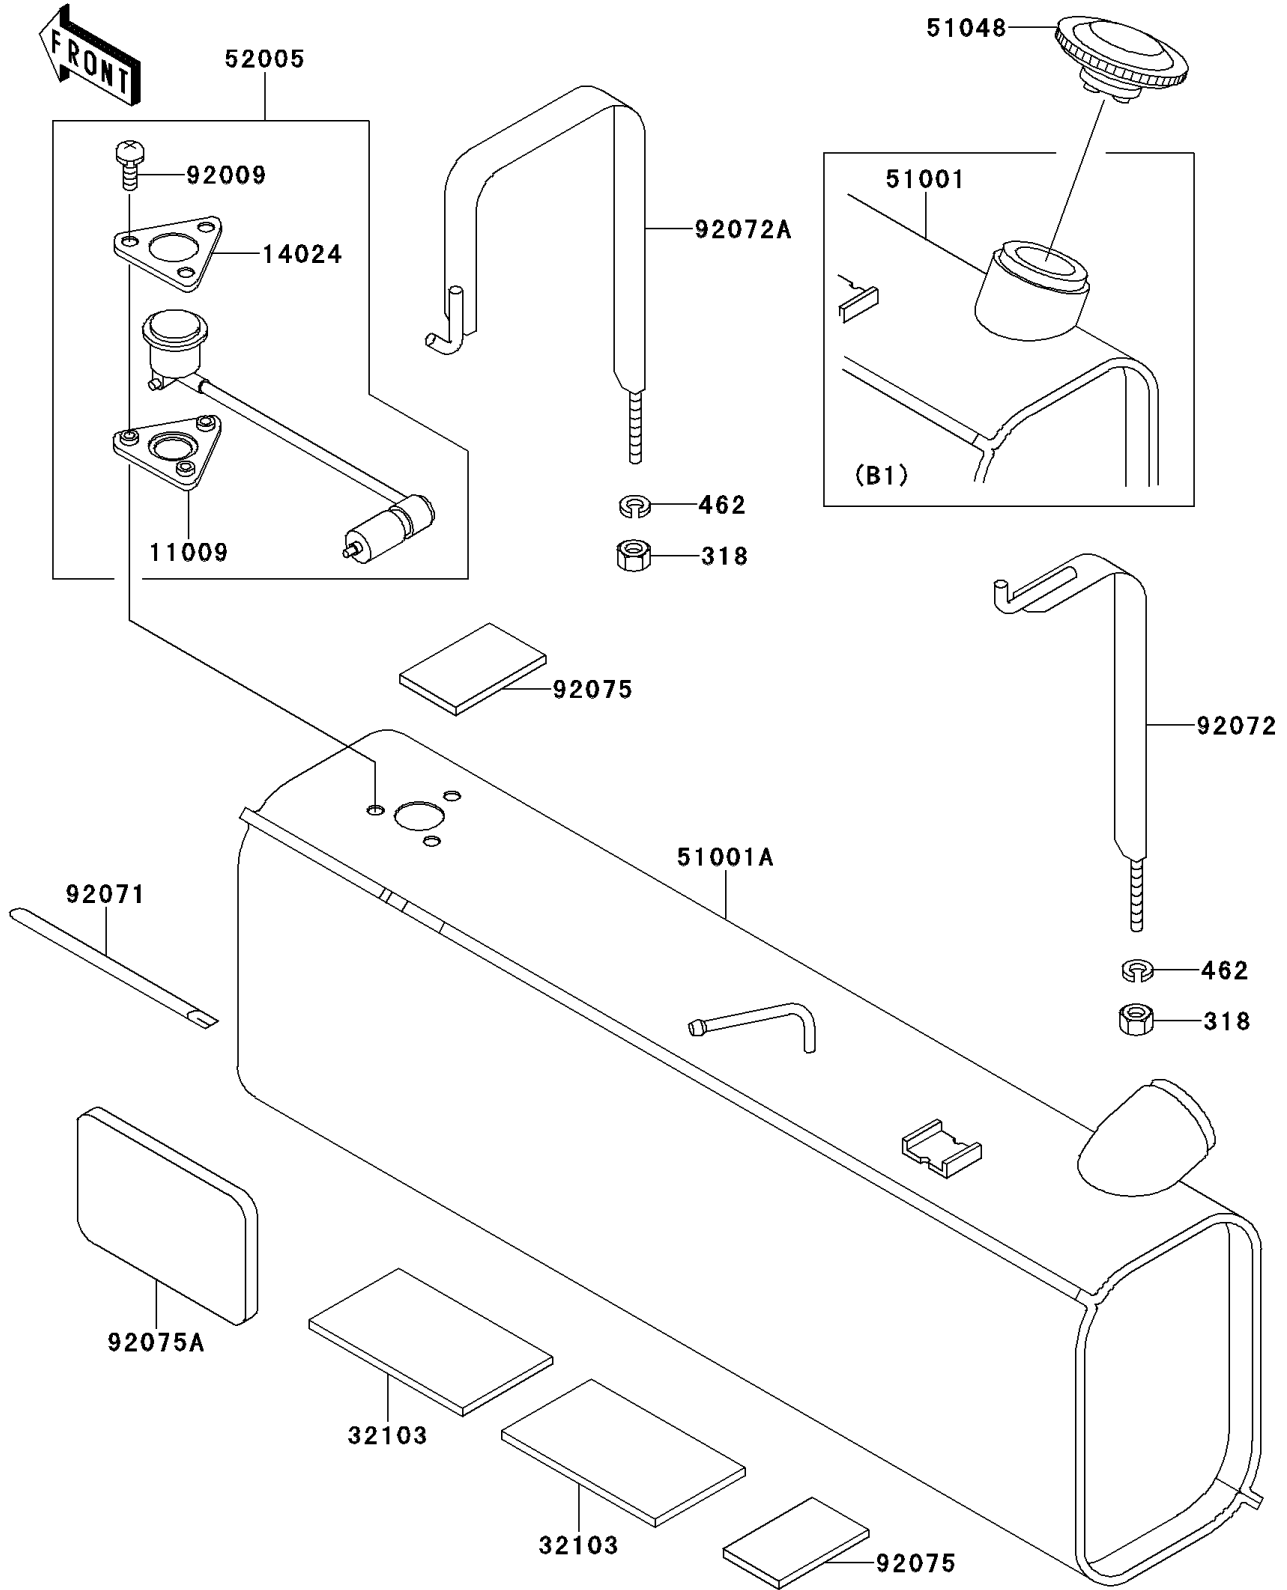

# Mule 2520 Turf PARTS DIAGRAM

Fuel Tank

F2410

## Mule 2520 Turf PARTS LIST

### Fuel Tank

ITEM NAME	PART NUMBER	QUANTITY
NUT-HEX-SMALL (Ref # 318)	318C0800	2
WASHER-SPRING,8MM (Ref # 462)	462L0800	2
GASKET,FUEL GAUGE (Ref # 11009)	11009-1755	1
COVER,FUEL GAUGE (Ref # 14024)	14024-1697	1
DAMPER,BATTERY (Ref # 32103)	32103-027	3
TANK-COMP-FUEL (Ref # 51001A)	51001-1502	1
CAP-ASSY-TANK,FUEL (Ref # 51048)	51048-1103	1
GAUGE,FUEL (Ref # 52005)	52005-1085	1
SCREW,6X14 (Ref # 92009)	92009-1541	3
GROMMET (Ref # 92071)	92071-1198	1
BAND,FUEL TANK (Ref # 92072)	92072-1248	1
BAND,FUEL TANK (Ref # 92072A)	92072-1249	1
DAMPER (Ref # 92075)	92075-1830	3
DAMPER (Ref # 92075A)	92075-3759	1