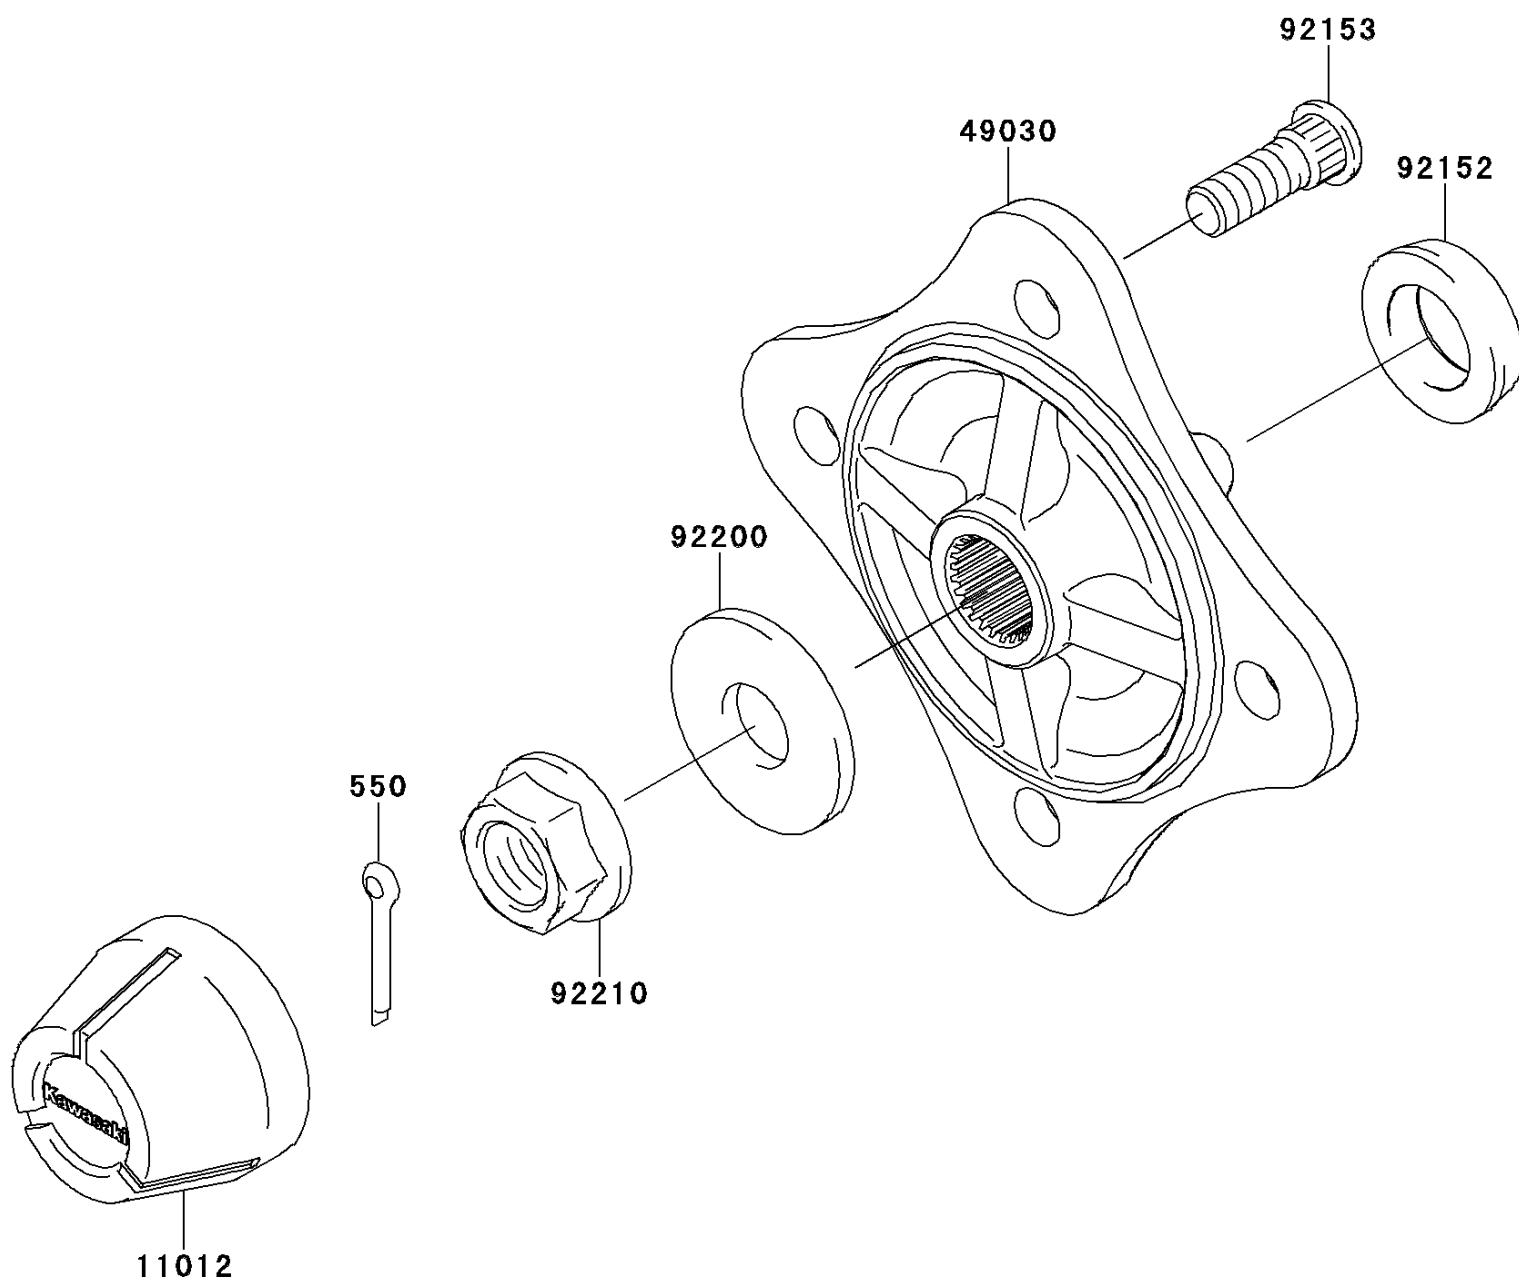

2010 Teryx® 750 FI 4x4 PARTS DIAGRAM

Rear Hubs/Brakes

F2240

2010 Teryx® 750 FI 4x4 PARTS LIST

Rear Hubs/Brakes

ITEM NAME	PART NUMBER	QUANTITY
PIN-COTTER,4.0X30 (Ref # 550)	550AA4030	1
CAP,WHEEL (Ref # 11012)	11012-1969	1
HUB,RR (Ref # 49030)	49030-0042	1
COLLAR (Ref # 92152)	92152-0631	1
BOLT,12MM (Ref # 92153)	92153-1915	1
WASHER,20.3X52X4.5 (Ref # 92200)	92200-0130	1
NUT,FLANGED,20MM (Ref # 92210)	92210-2093	1