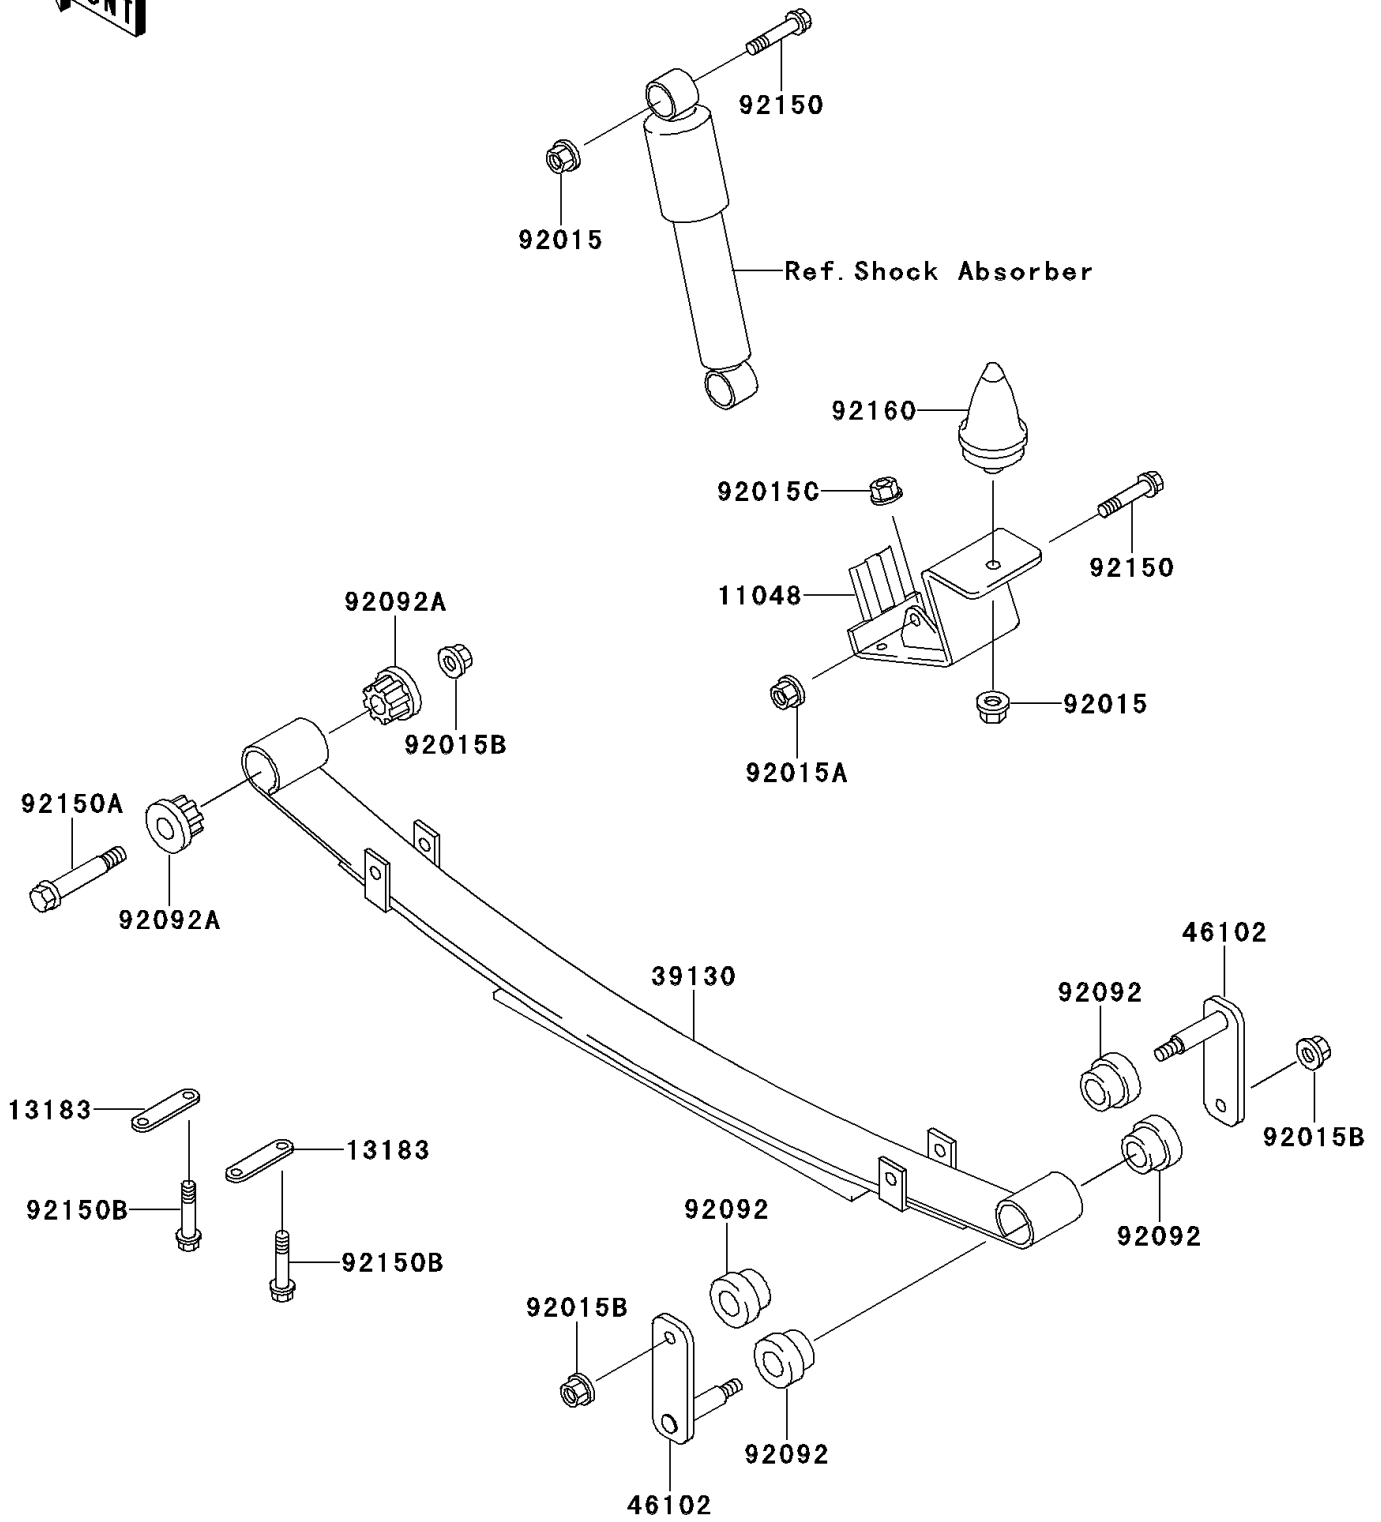

# Mule 2510 4X4 PARTS DIAGRAM

Rear Suspension

F2153

# Mule 2510 4X4 PARTS LIST

## Rear Suspension

ITEM NAME	PART NUMBER	QUANTITY
BRACKET,LEAF SPRING (Ref # 11048)	11048-1082	2
PLATE,LEAF SPRING (Ref # 13183)	13183-1447	4
SPRING-LEAF (Ref # 39130)	39130-1066	2
ROD,LEAF SPRING,RR (Ref # 46102)	46102-1338	4
NUT,FLANGED,10MM (Ref # 92015)	92015-1335	4
NUT,LOCK,10MM (Ref # 92015A)	92015-1597	2
NUT (Ref # 92015B)	92015-1706	6
NUT,LOCK,10MM (Ref # 92015C)	92015-1808	8
BUSHING-RUBBER (Ref # 92092)	92092-1069	8
BUSHING-RUBBER (Ref # 92092A)	92092-1070	4
BOLT,FLANGED,10X52 (Ref # 92150)	92150-1023	4
BOLT,12MM (Ref # 92150A)	92150-1284	2
BOLT,10X52 (Ref # 92150B)	92150-1287	8
DAMPER,BUMP STOPPER (Ref # 92160)	92160-1136	2