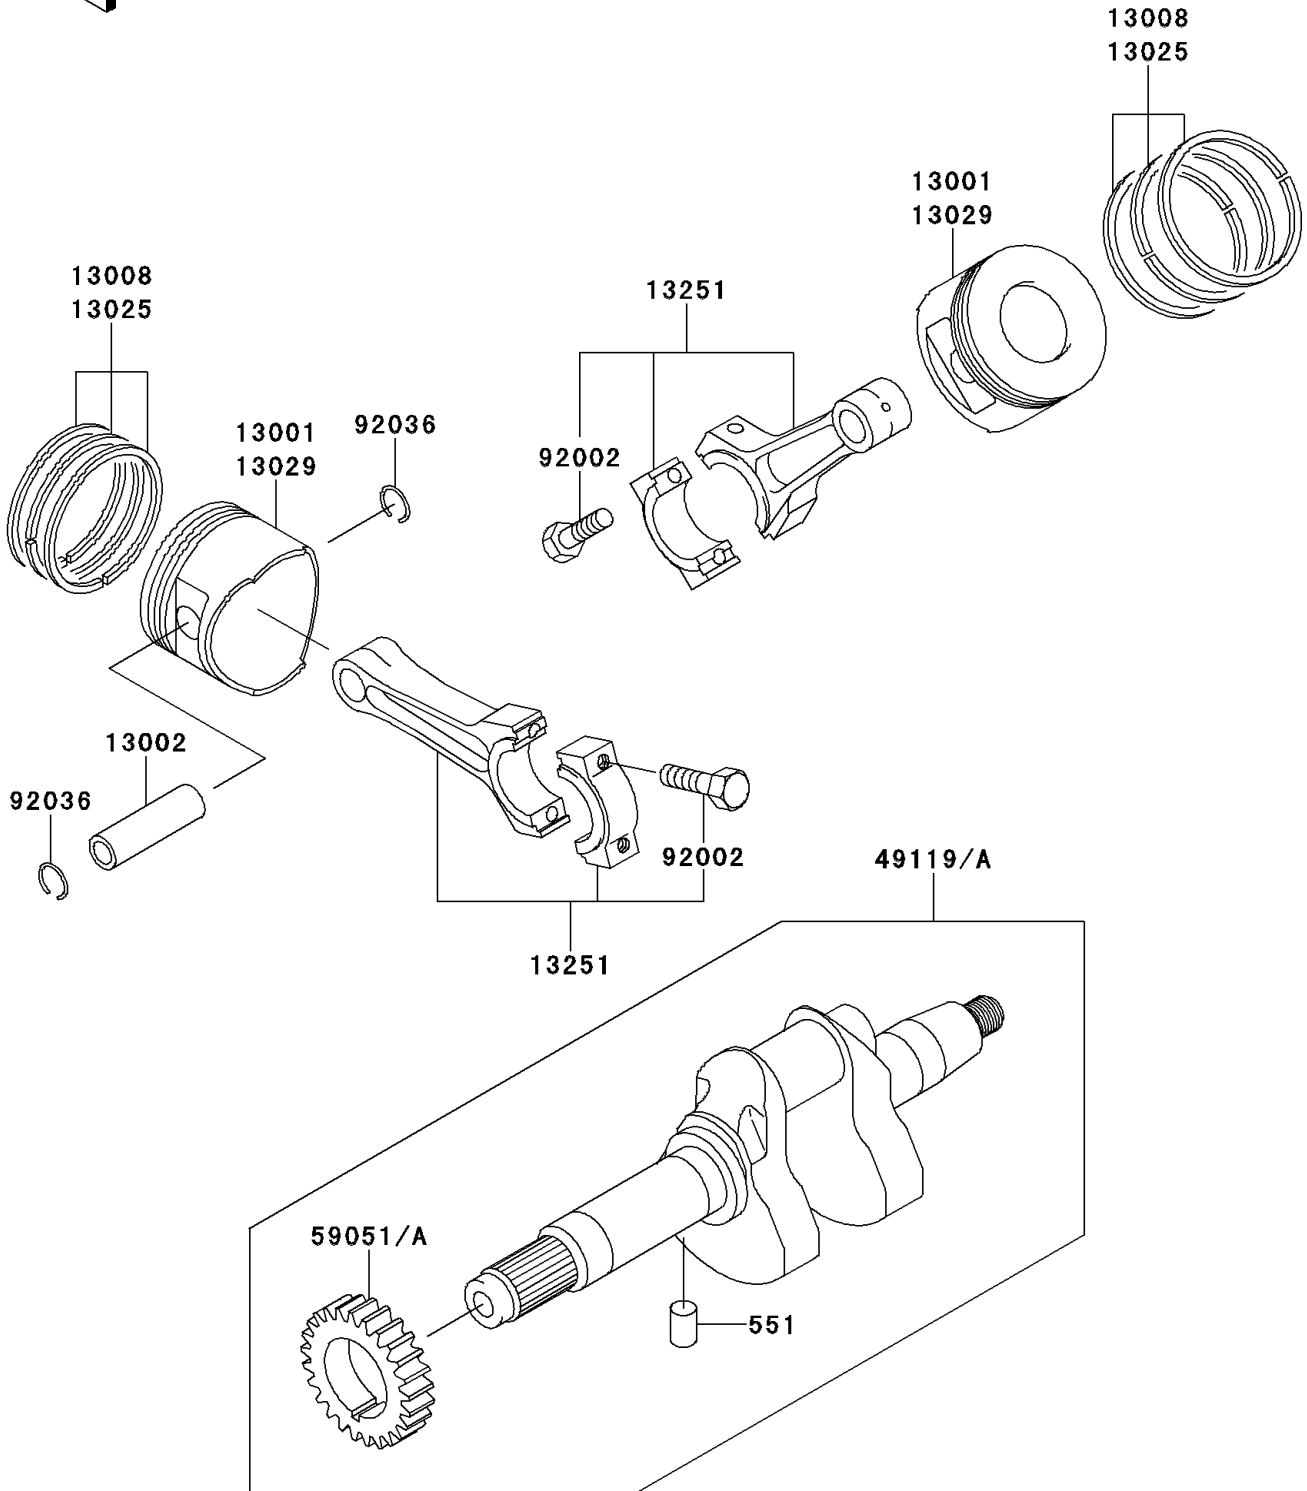

Mule 2510 4X4 PARTS DIAGRAM

Crankshaft/Piston(s)

E1320

Mule 2510 4X4 PARTS LIST

Crankshaft/Piston(s)

ITEM NAME	PART NUMBER	QUANTITY
PIN-DOWEL,4X8 (Ref # 551)	551A0408	1
PISTON-ENGINE,STD (Ref # 13001)	13001-2131	2
PIN-PISTON (Ref # 13002)	13002-1013	2
RING-SET-PISTON,STD (Ref # 13008)	13008-6025	2
RING-SET-PISTON L,0.50 (Ref # 13025)	13025-6008	AR
PISTON-ENGINE L,0.50 (Ref # 13029)	13029-2105	AR
ROD-ASSY-CONNECTING (Ref # 13251)	13251-6022	2
CRANKSHAFT-ASSY (Ref # 49119)	49119-2172	1
GEAR-SPUR,CRANKSHAFT (Ref # 59051A)	59051-2340	1
BOLT (Ref # 92002)	92002-2053	4
RING-SNAP,PISTON PIN (Ref # 92036)	92036-021	4