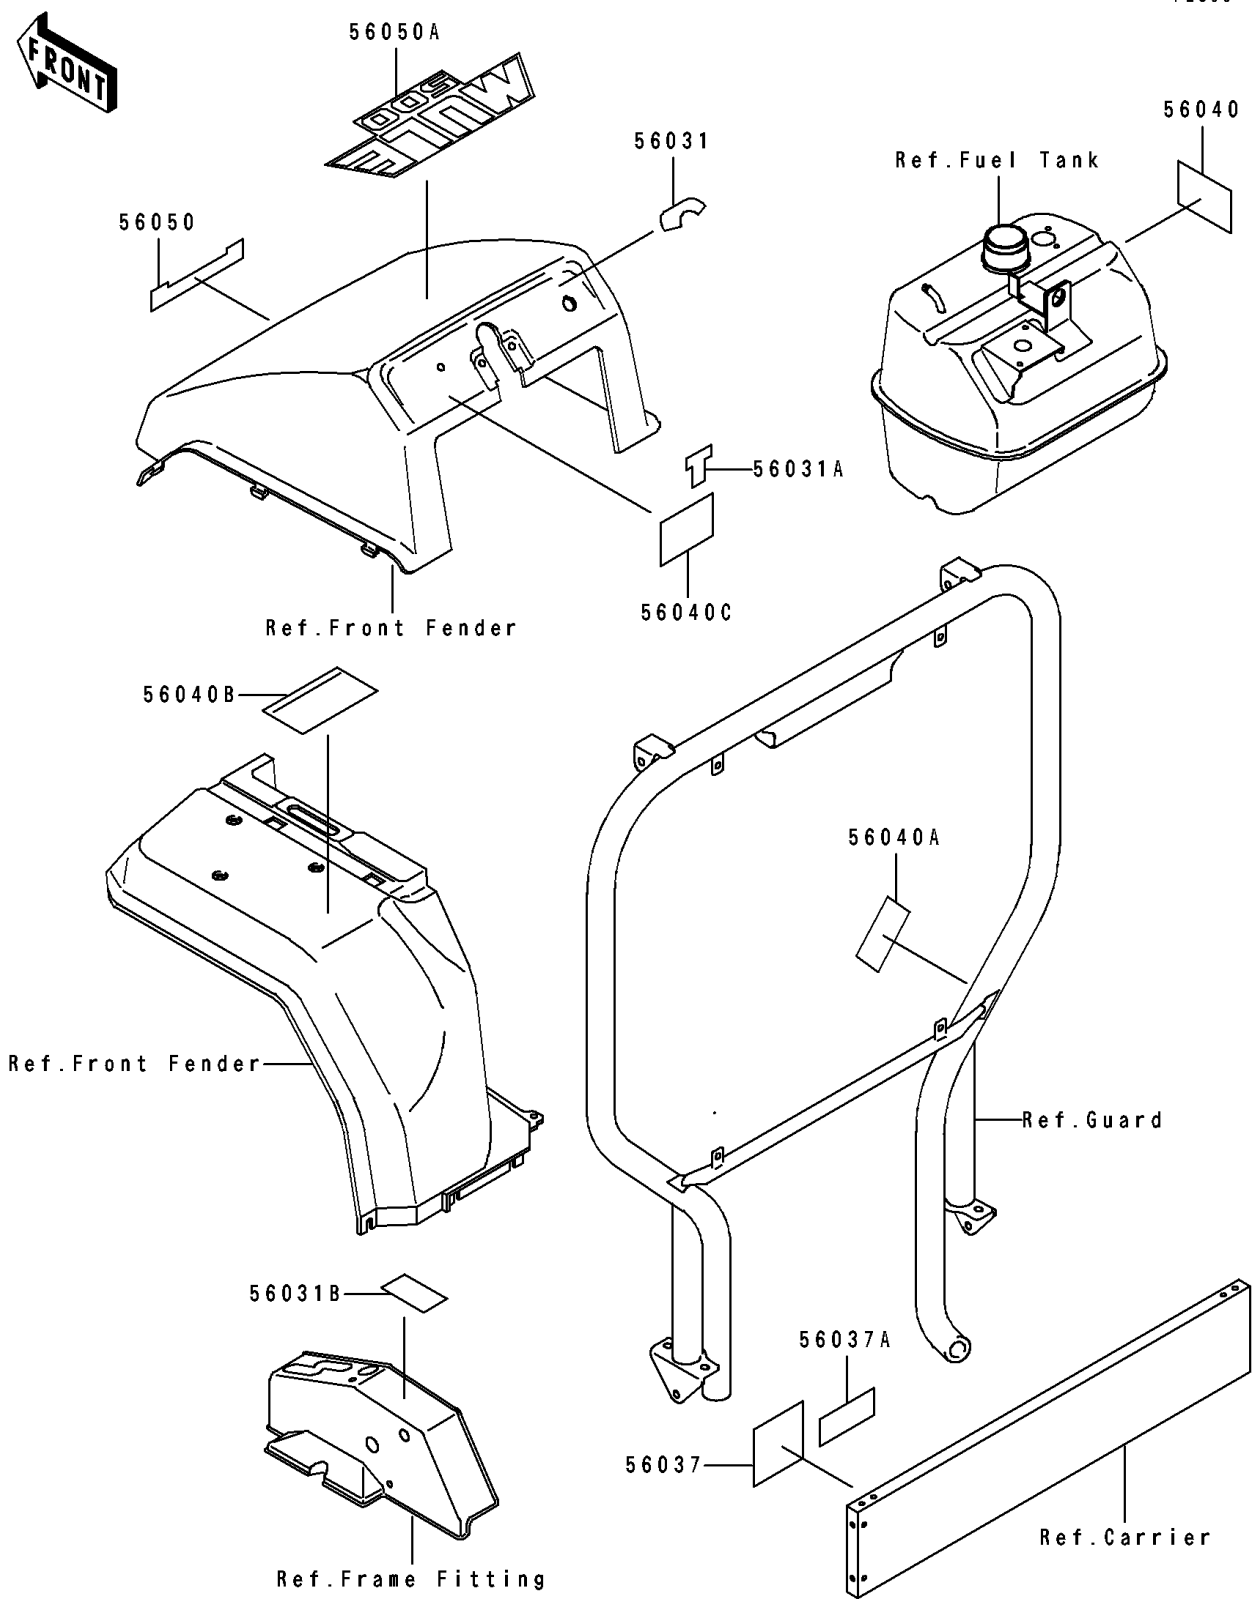

Mule 500 PARTS DIAGRAM

Label

F2860

Mule 500 PARTS LIST

Label

ITEM NAME	PART NUMBER	QUANTITY
LABEL-MANUAL,IGNITION SWITCH (Ref # 56031)	56031-1740	1
LABEL-MANUAL,LIGHTING SWITCH (Ref # 56031A)	56031-1741	1
LABEL-MANUAL,SHIFT CONTROL (Ref # 56031B)	56031-1742	1
LABEL-SPECIFICATION,TIRE (Ref # 56037)	56037-1525	1
LABEL-SPECIFICATION,CARGO CAPA (Ref # 56037A)	56037-1526	1
LABEL-WARNING,FUEL TANK (Ref # 56040)	56040-1241	1
LABEL-WARNING (Ref # 56040A)	56040-1242	1
LABEL-WARNING,GENERAL (Ref # 56040B)	56040-1316	1
LABEL-WARNING,OFF-HIGHWAY (Ref # 56040C)	56040-1317	1
MARK,KAWASAKI (Ref # 56050)	56050-1609	1
MARK,MULE 500 (Ref # 56050A)	56050-1610	1