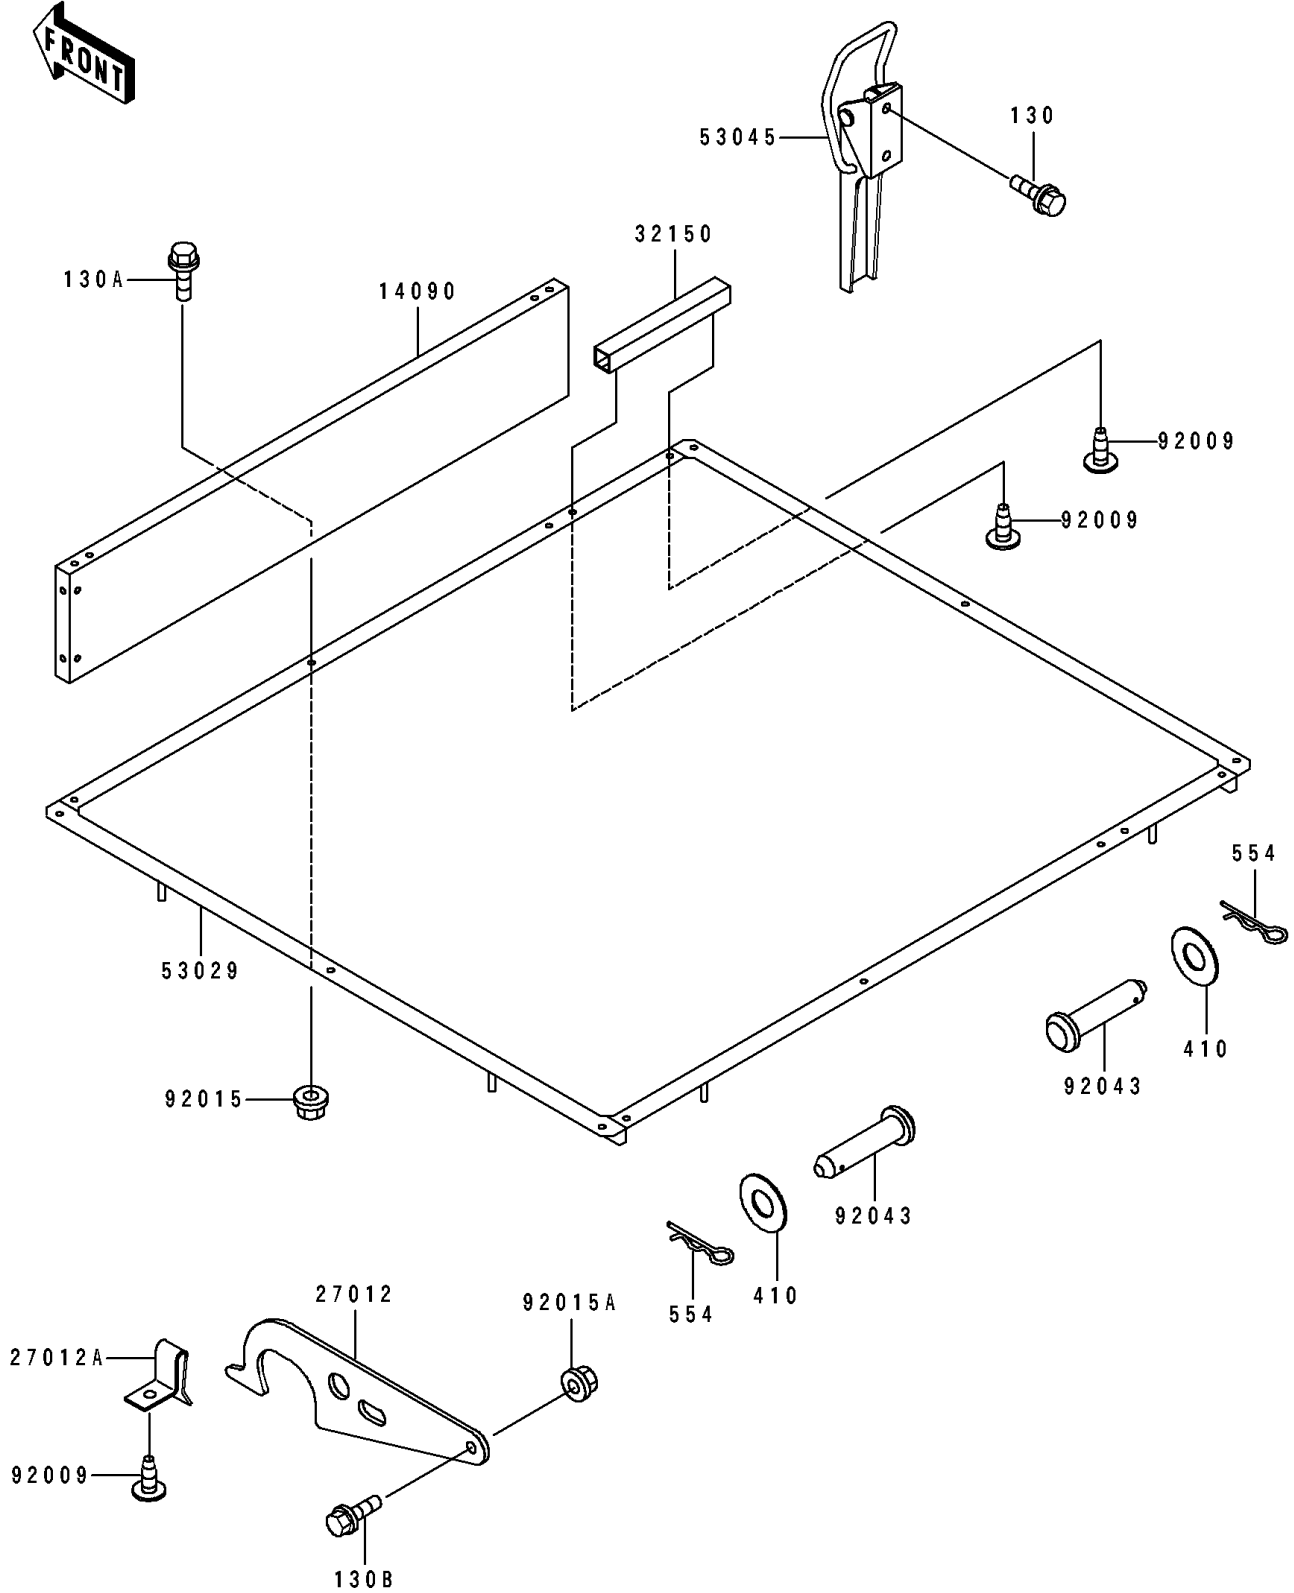

# Mule 500 PARTS DIAGRAM

Carrier

F 25 20

# Mule 500 PARTS LIST

## Carrier

ITEM NAME	PART NUMBER	QUANTITY
COVER,CARRIER,F.RED (Ref # 14090)	14024-1980-B1	1
HOOK,CARRIER (Ref # 27012)	27012-1444	1
HOOK,CARRIER (Ref # 27012A)	27012-1445	1
PIPE,CARRIER,F.RED (Ref # 32150)	32150-1711-B1	1
CARRIER,F.RED (Ref # 53029)	53029-1129-B1	1
HOOK-ASSY (Ref # 53045)	53045-1058	1
SCREW (Ref # 92009)	92009-1166	3
NUT,FLANGED,6MM (Ref # 92015)	92015-1386	3
NUT,LOCK,FLANGED,6MM (Ref # 92015A)	92015-1675	1
PIN,12X54 (Ref # 92043)	92043-1451	2
BOLT-FLANGED (Ref # 130)	130J0612	2
BOLT-FLANGED,6X16,BLACK (Ref # 130A)	130J0616	3
BOLT-FLANGED,6X40,BLACK (Ref # 130B)	130J0640	1
WASHER-PLAIN-SMALL,12MM (Ref # 410)	410B1200	2
PIN-SNAP,12MM (Ref # 554)	554A1200	2