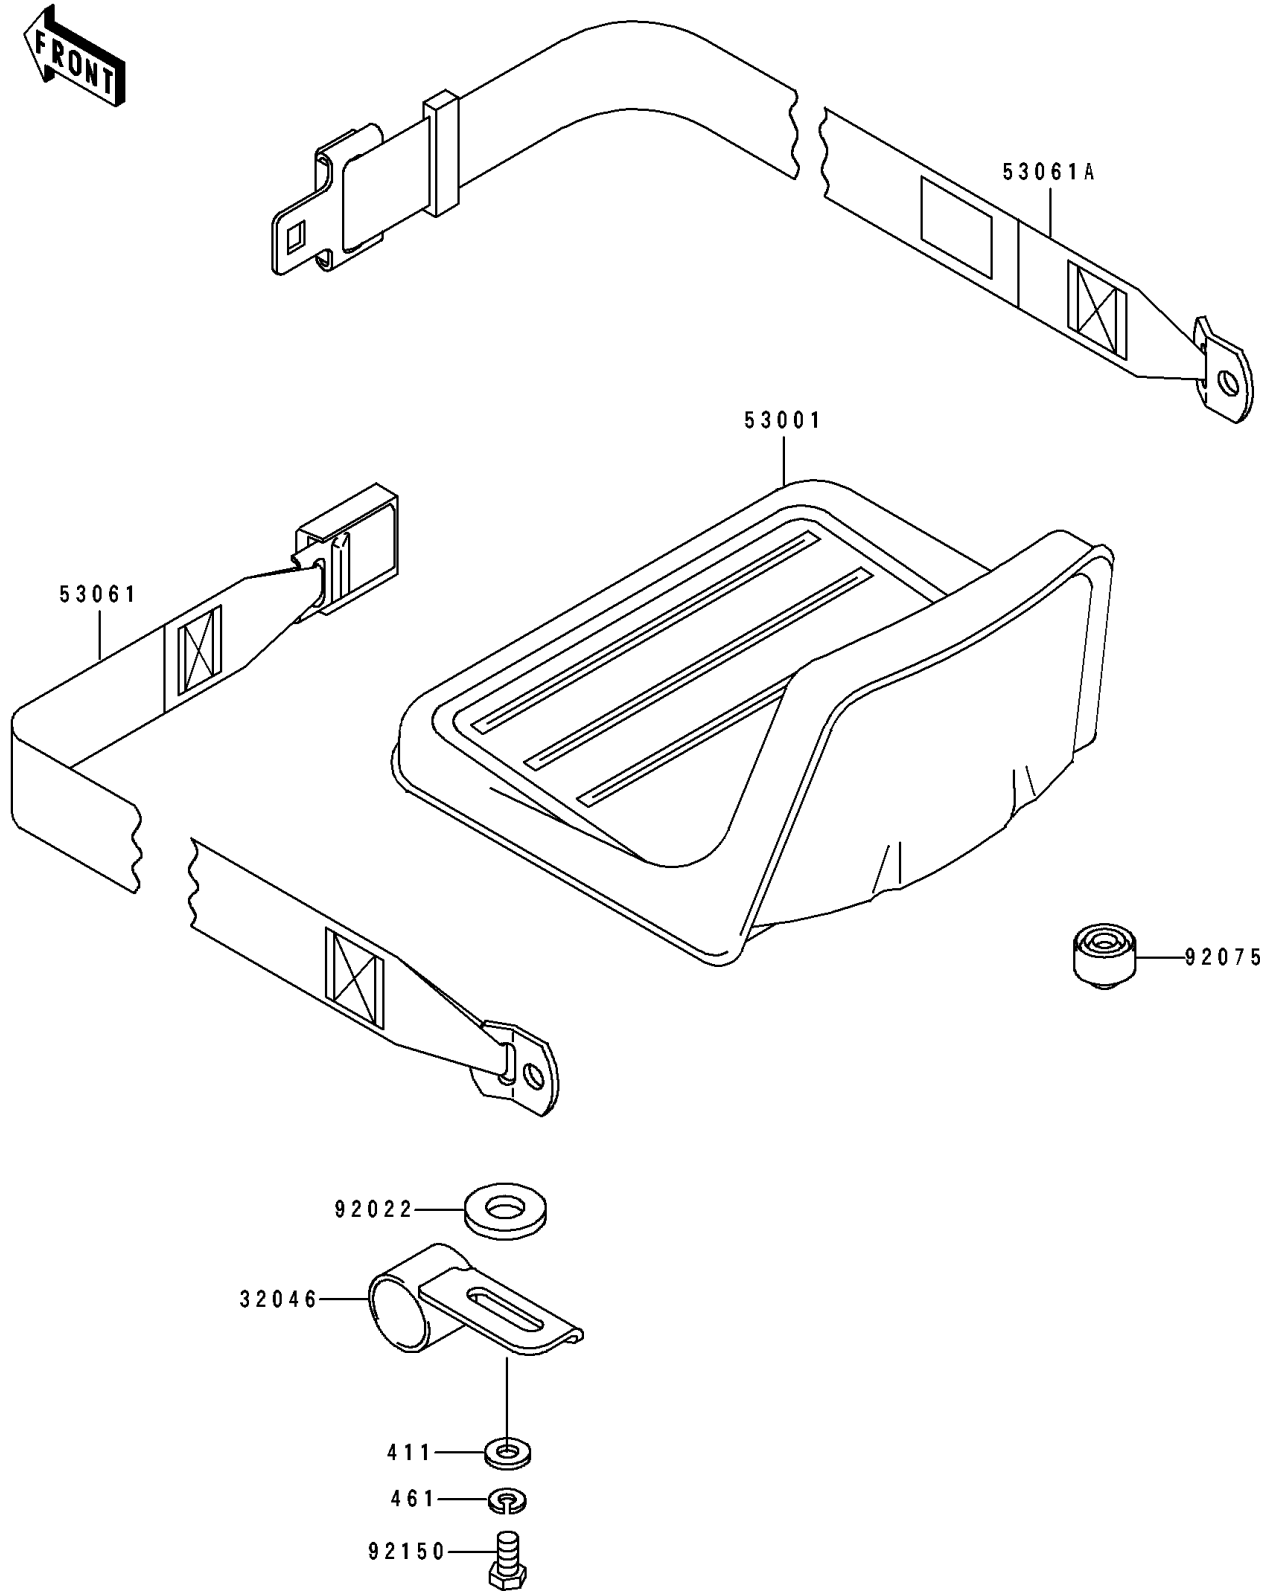

Mule 500 PARTS DIAGRAM

Seat

F2510

Mule 500 PARTS LIST

Seat

ITEM NAME	PART NUMBER	QUANTITY
BRACKET-SEAT (Ref # 32046)	32046-1353	2
SEAT-ASSY (Ref # 53001)	53001-1623	1
BELT-SEAT,BUCKLE (Ref # 53061)	53061-1010	1
BELT-SEAT,LATCH PLATE (Ref # 53061A)	53061-1011	1
WASHER,15X26X2.3 (Ref # 92022)	92022-1577	2
DAMPER (Ref # 92075)	92075-1045	2
BOLT (Ref # 92150)	92150-1449	2
WASHER-PLAIN,8MM (Ref # 411)	411B0800	2
WASHER-SPRING,8MM (Ref # 461)	461F0800	2