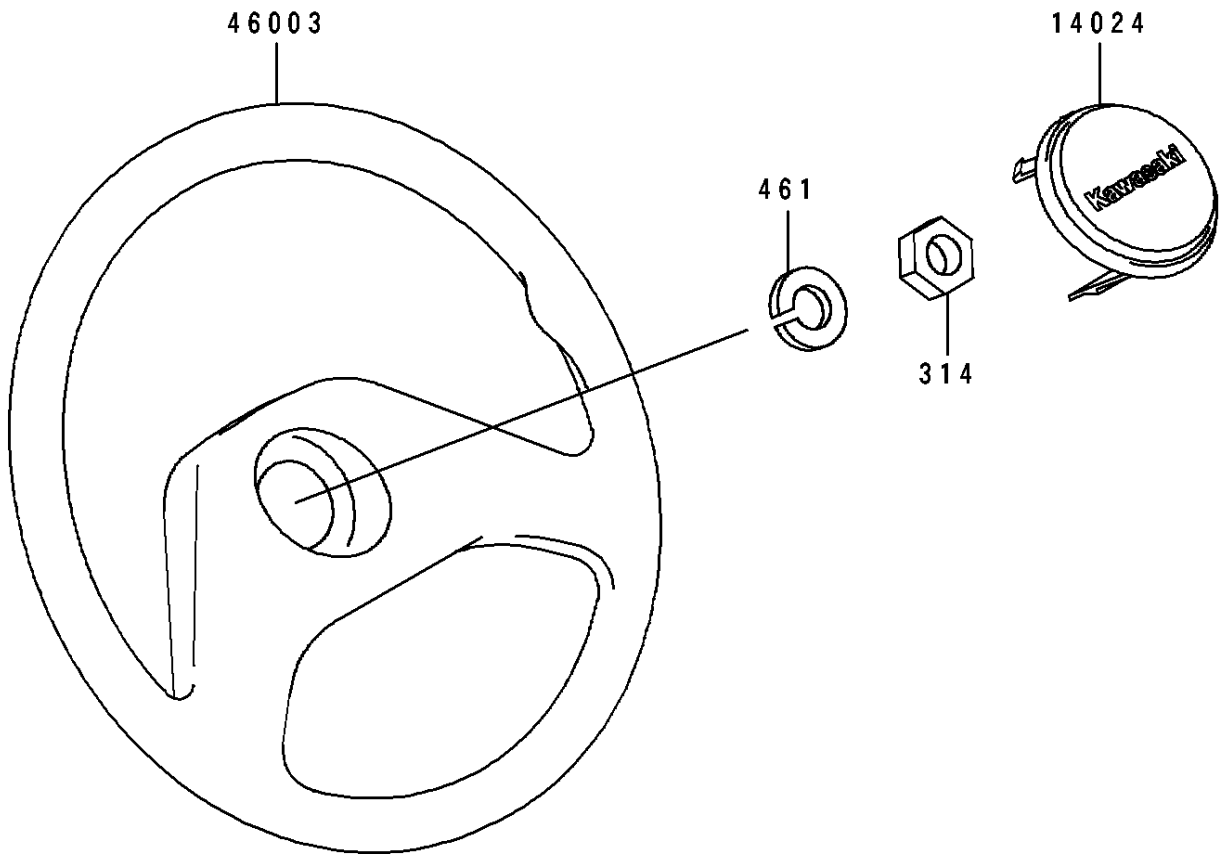

Mule 500 PARTS DIAGRAM

Steering Wheel

F2311

Mule 500 PARTS LIST

Steering Wheel

ITEM NAME	PART NUMBER	QUANTITY
COVER,STEERING WHEEL (Ref # 14024)	14024-1574	1
HANDLE,STEERING (Ref # 46003)	46003-1265	1
NUT-HEX-FINE (Ref # 314)	314B1200	1
WASHER-SPRING,12MM (Ref # 461)	461F1200	1