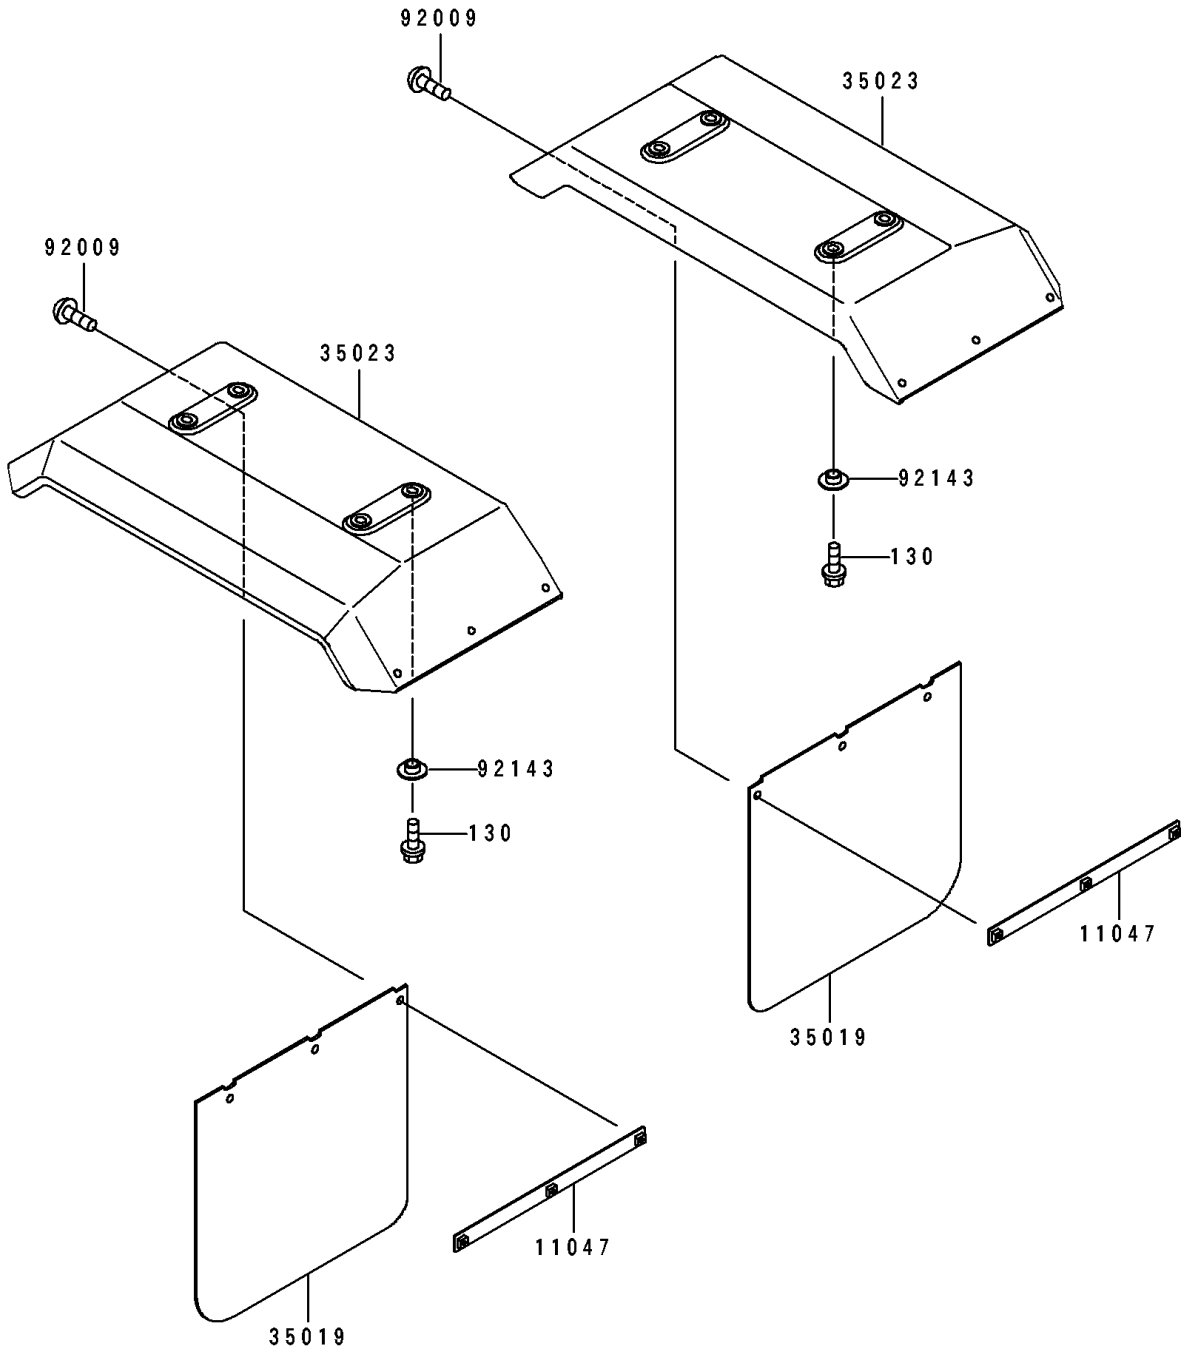

# Mule 500 PARTS DIAGRAM

Rear Fender

F2172

# Mule 500 PARTS LIST

## Rear Fender

ITEM NAME	PART NUMBER	QUANTITY
BRACKET,REAR FLAP (Ref # 11047)	11047-1172	2
FLAP,REAR FENDER (Ref # 35019)	35019-1244	2
FENDER-REAR (Ref # 35023)	35023-1298	2
SCREW,6X14 (Ref # 92009)	92009-1288	6
COLLAR,L=5 (Ref # 92143)	92143-1087	8
BOLT-FLANGED,6X14,BLACK (Ref # 130)	130J0614	8