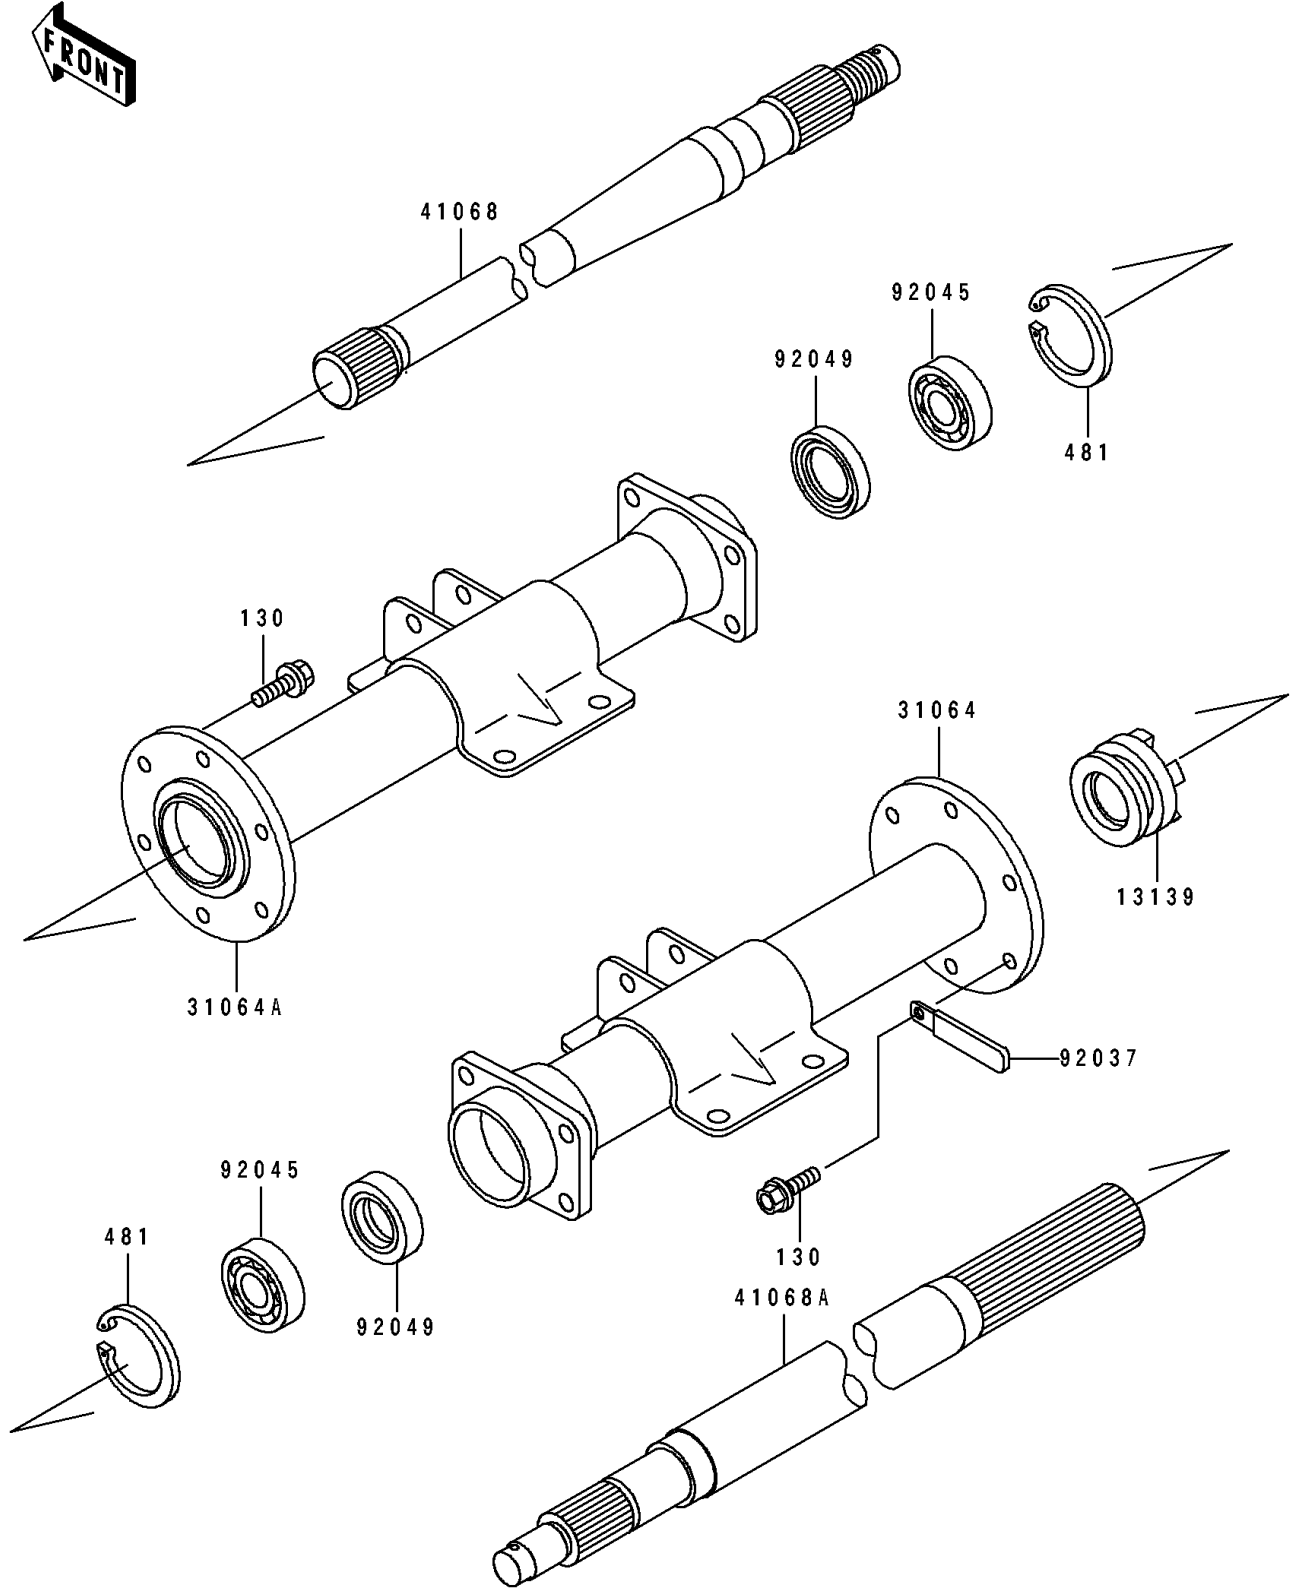

Mule 500 PARTS DIAGRAM

Rear Axle

E3133

Mule 500 PARTS LIST

Rear Axle

ITEM NAME	PART NUMBER	QUANTITY
SHIFTER (Ref # 13139)	13139-1054	1
PIPE-COMP,LH (Ref # 31064)	31064-1118	1
PIPE-COMP,RH (Ref # 31064A)	31064-1119	1
AXLE,RH (Ref # 41068)	41068-1245	1
AXLE,LH (Ref # 41068A)	41068-1324	1
CLAMP (Ref # 92037)	92037-113	1
BEARING-BALL,6205DDU (Ref # 92045)	92045-1229	2
SEAL-OIL,S030428 (Ref # 92049)	92049-1236	2
BOLT-FLANGED,8X25 (Ref # 130)	130H0825	12
CIRCLIP (Ref # 481)	481J5200	2