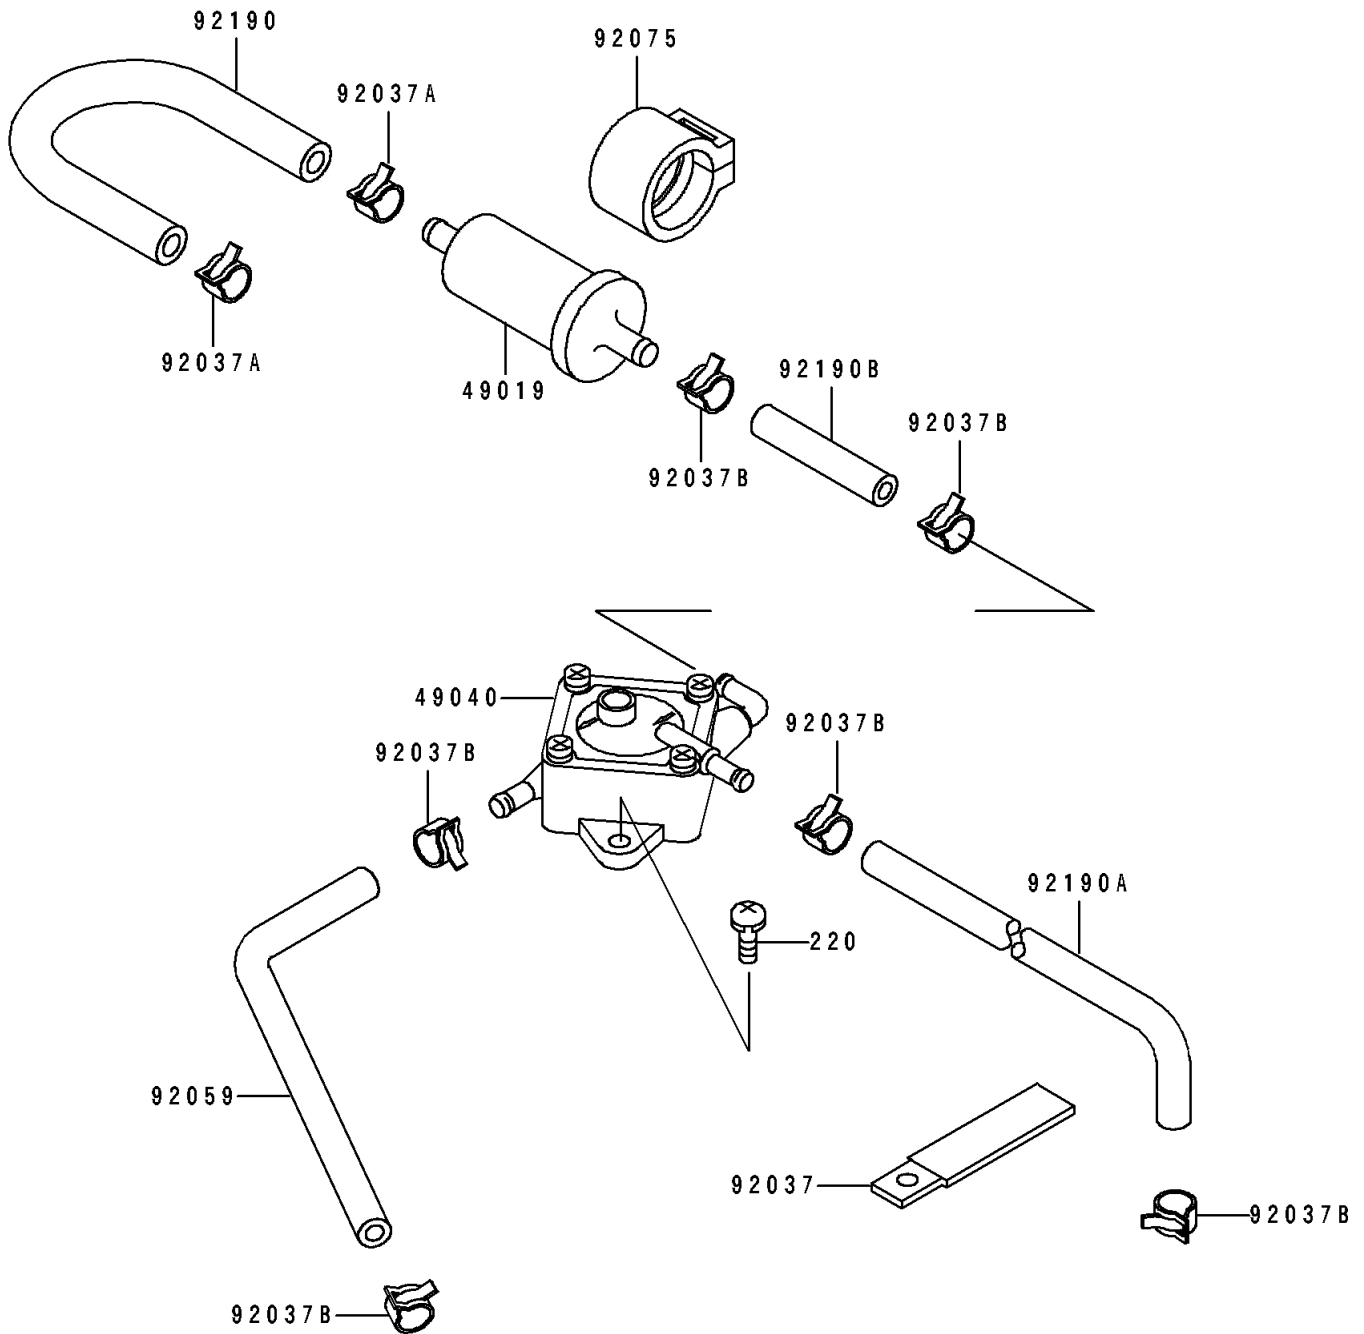

# Mule 500 PARTS DIAGRAM

Fuel Pump

E1520

# Mule 500 PARTS LIST

## Fuel Pump

ITEM NAME	PART NUMBER	QUANTITY
FILTER-FUEL (Ref # 49019)	49019-1055	1
PUMP-FUEL (Ref # 49040)	49040-2067	1
CLAMP (Ref # 92037)	92037-113	1
CLAMP (Ref # 92037A)	92037-1181	2
CLAMP,TUBE (Ref # 92037B)	92037-1505	6
TUBE,5.8X10.8X215 (Ref # 92059)	92059-1295	1
DAMPER,FUEL FILTER (Ref # 92075)	92075-1853	1
TUBE,7.5X3.5X200 (Ref # 92190)	92190-1104	1
TUBE (Ref # 92190A)	92190-1179	1
TUBE,5.8X10.8X55 (Ref # 92190B)	92190-1180	1
SCREW-PAN-CROS,6X14 (Ref # 220)	220B0614	2