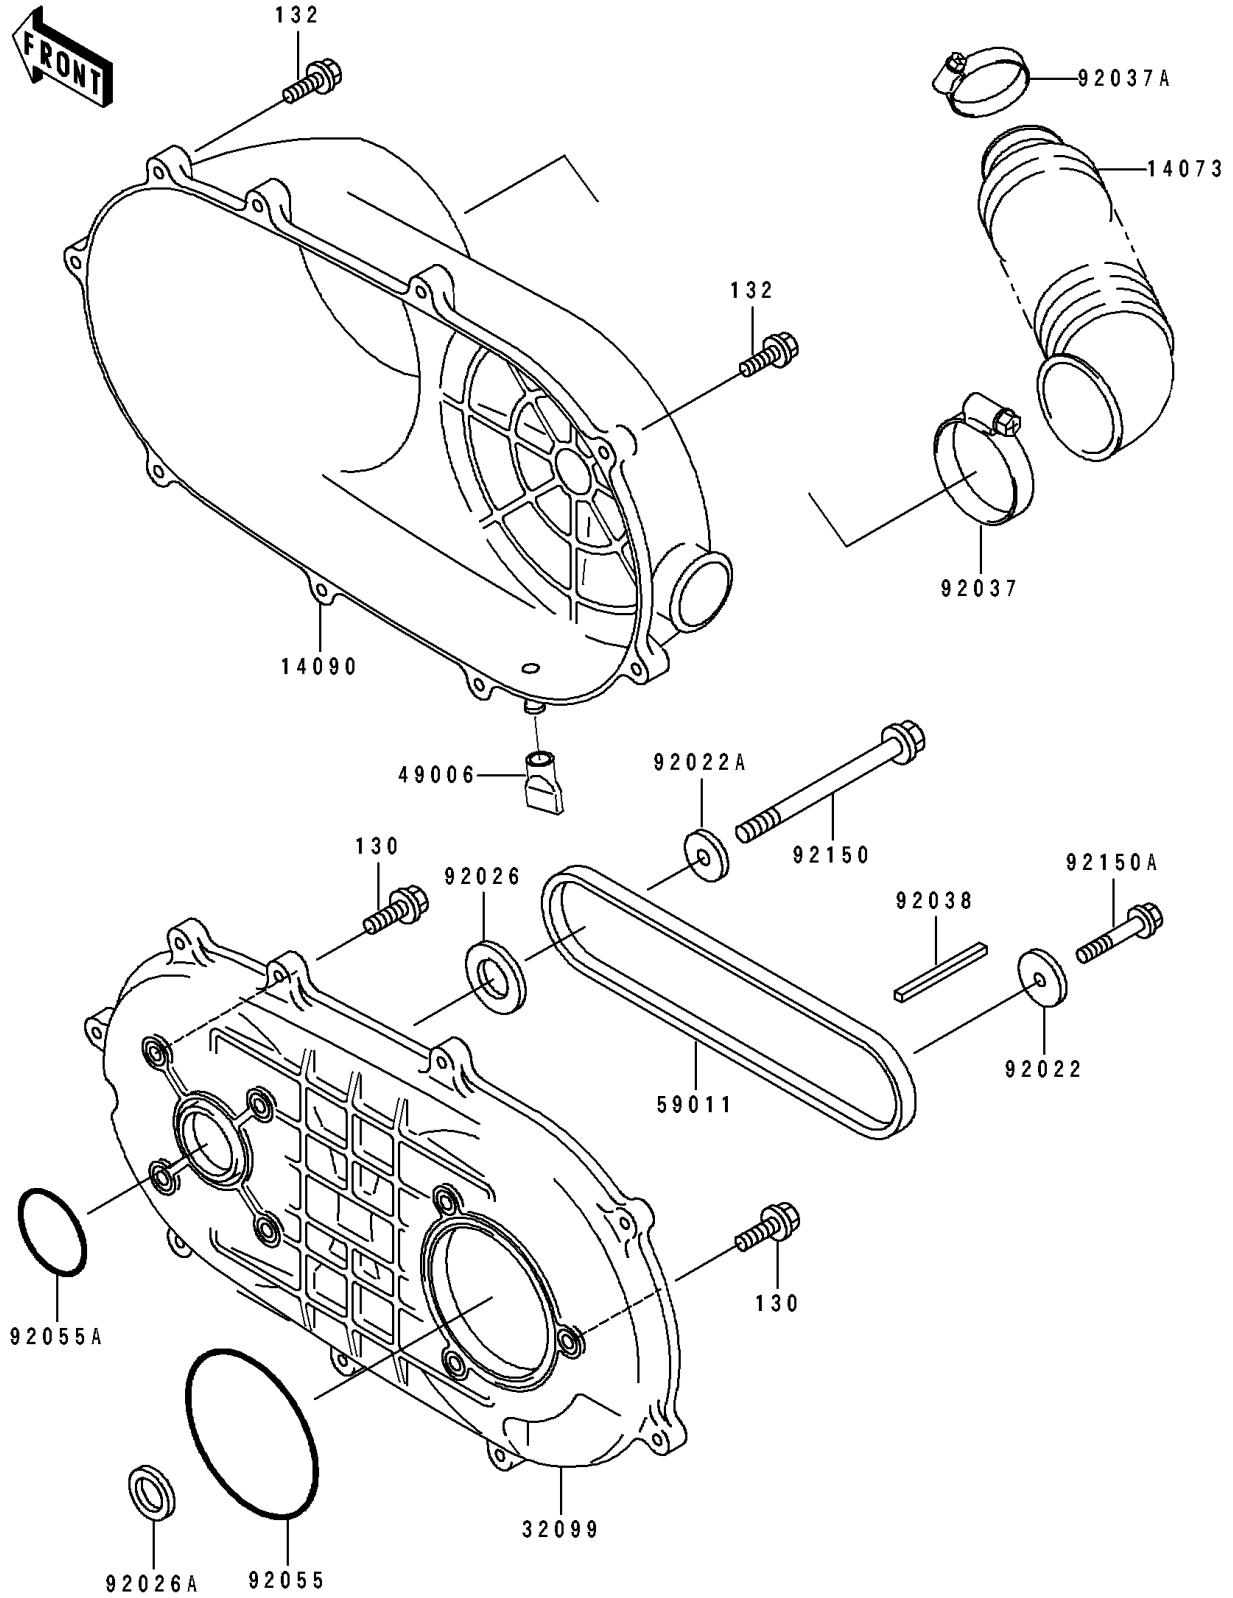

# Mule 500 PARTS DIAGRAM

## Converter Cover

E1393

## Mule 500 PARTS LIST

### Converter Cover

ITEM NAME	PART NUMBER	QUANTITY
DUCT,BELT CONVERTER (Ref # 14073)	14073-1492	1
COVER,BELT CONVERTER (Ref # 14090)	14024-1981	1
CASE,BELT CONVERTER (Ref # 32099)	32099-1125	1
BOOT (Ref # 49006)	49006-1199	1
BELT (Ref # 59011)	59011-1055	1
WASHER,8.5X36X4 (Ref # 92022)	92022-1633	1
WASHER,10X32X4.5 (Ref # 92022A)	92022-1641	1
SPACER (Ref # 92026)	92026-1395	1
SPACER (Ref # 92026A)	92026-1396	1
CLAMP (Ref # 92037)	92037-3738	1
CLAMP (Ref # 92037A)	92037-506	1
KEY (Ref # 92038)	92038-1053	1
RING-O (Ref # 92055)	92055-1486	1
RING-O,50X4 (Ref # 92055A)	92055-1501	1
BOLT,10X102 (Ref # 92150)	92150-1441	1
BOLT,10X40 (Ref # 92150A)	92150-1442	1
BOLT-FLANGED (Ref # 130)	130D0820	7
BOLT-FLANGED-SMALL (Ref # 132)	132J0630	9