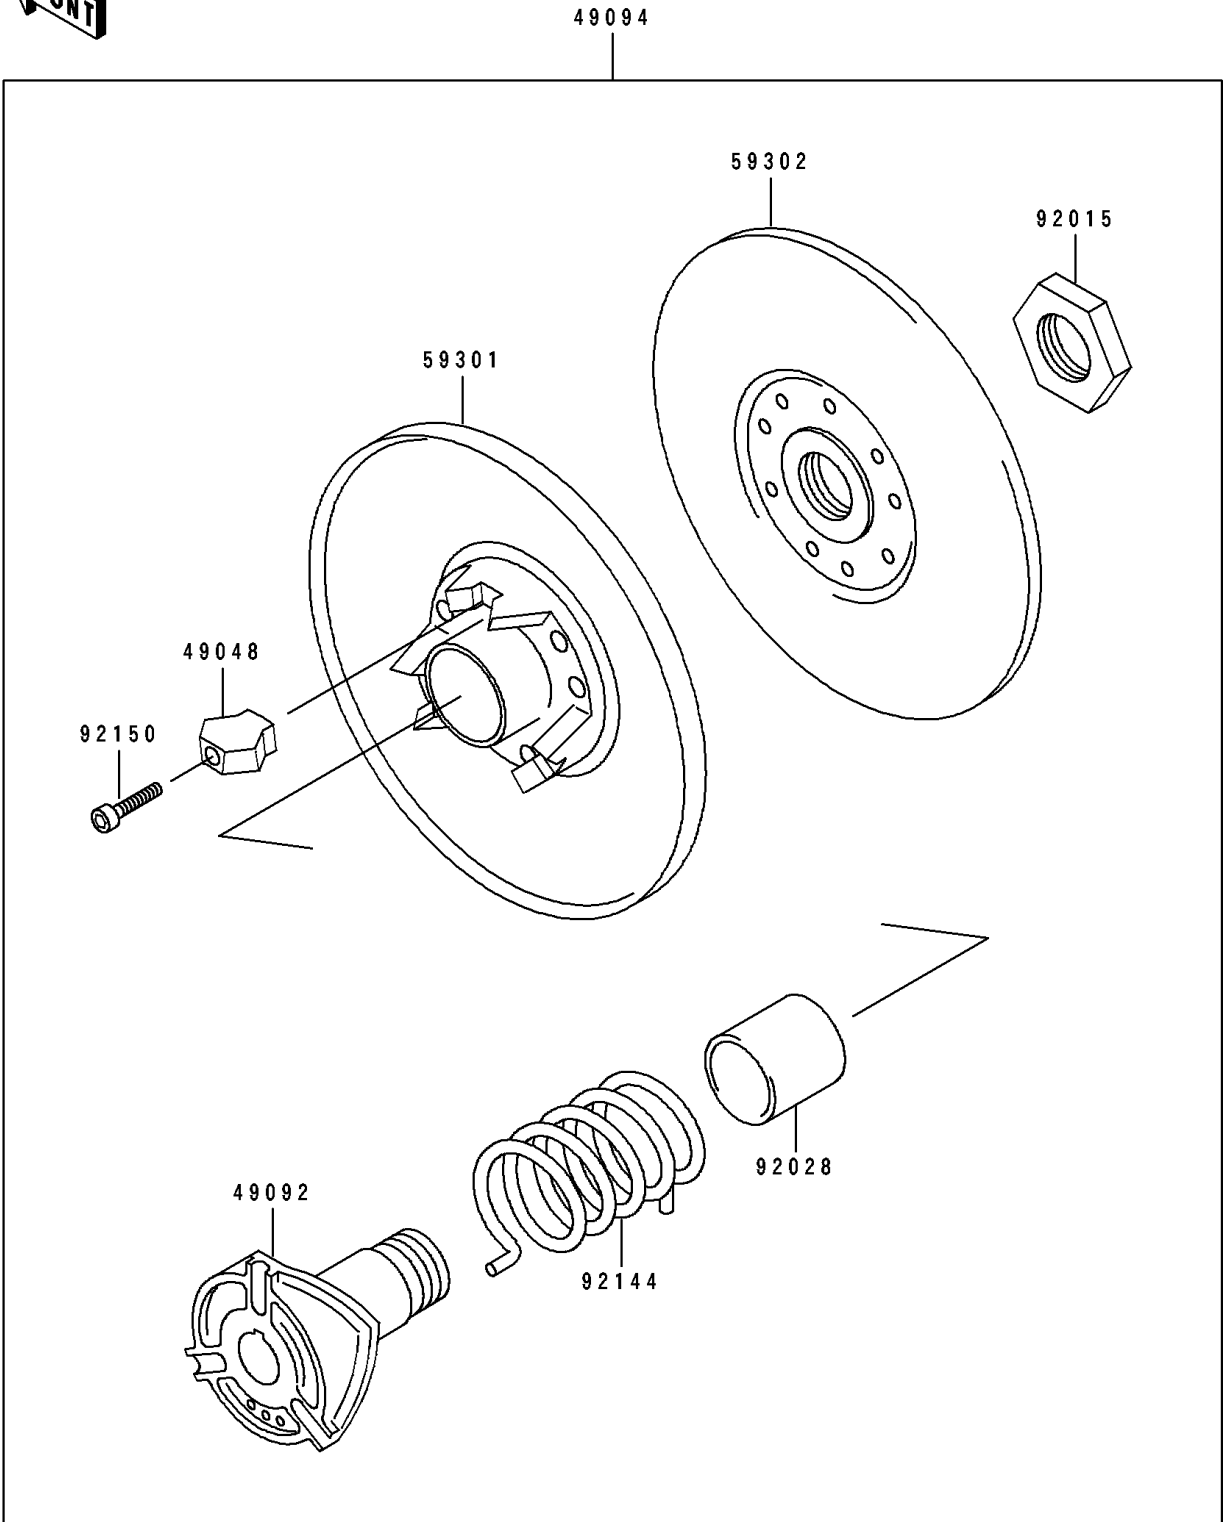

Mule 500 PARTS DIAGRAM

Driven Converter

E1392

Mule 500 PARTS LIST

Driven Converter

ITEM NAME	PART NUMBER	QUANTITY
SHOE KIT(COMPLETE SET) (Ref # 49048)	49048-5501	1
RAMP (Ref # 49092)	49092-1052	1
CONVERTER-ASSY-DRIVEN (Ref # 49094)	49094-1052	1
SHEAVE-MOVABLE (Ref # 59301)	59301-1054	1
SHEAVE-COMP, FIXED (Ref # 59302)	59302-1058	1
NUT (Ref # 92015)	92015-1836	1
BUSHING (Ref # 92028)	92028-1651	1
SPRING (Ref # 92144)	92144-1553	1
BOLT KIT(COMPLETE SET) (Ref # 92150)	92150-5501	1