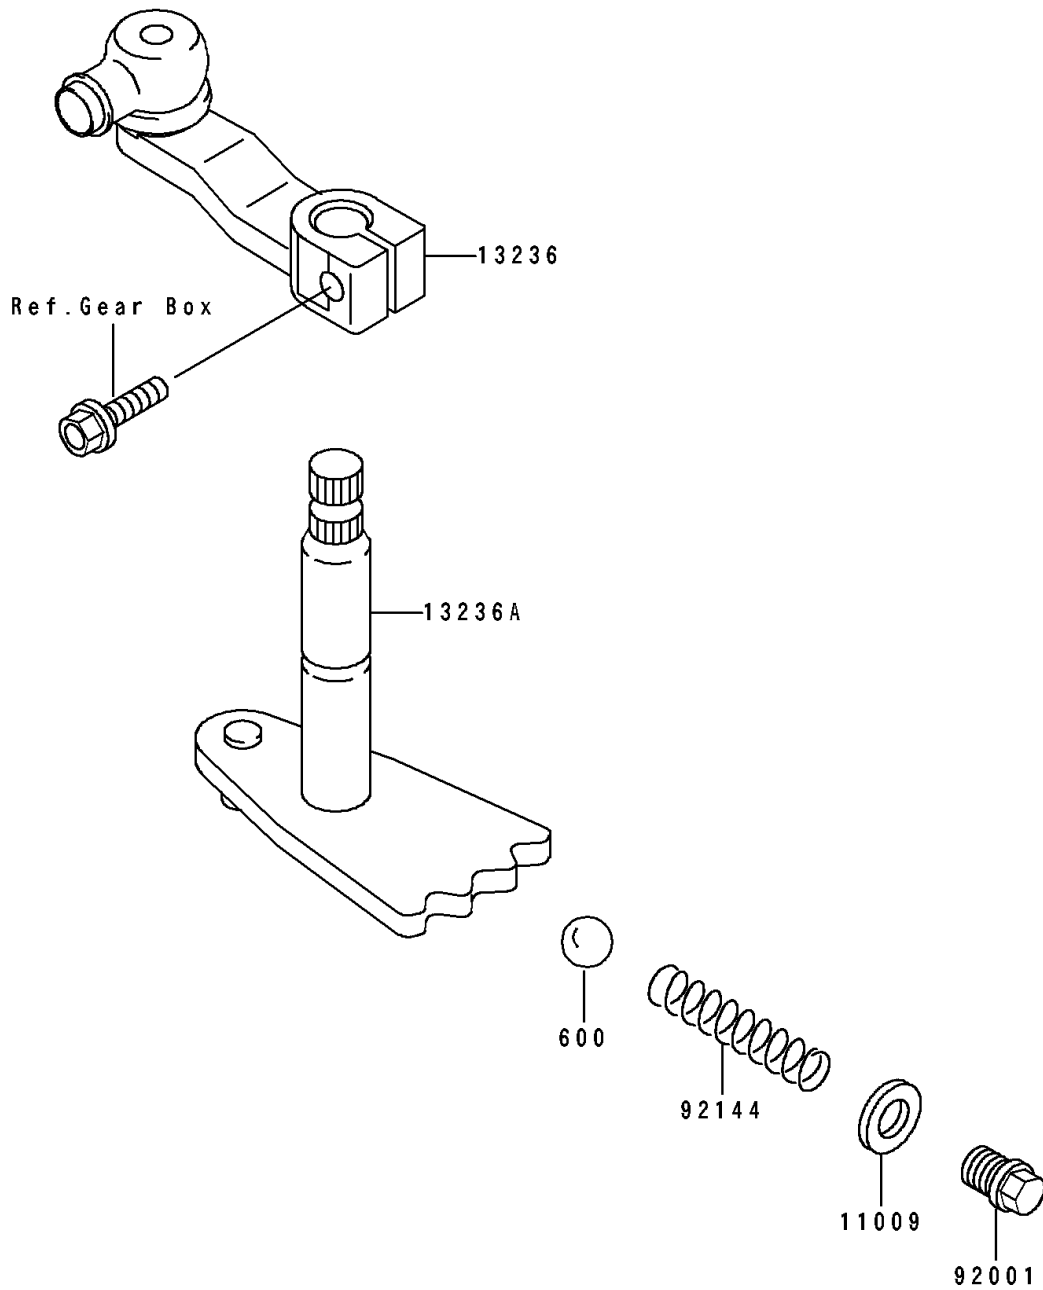

Mule 500 PARTS DIAGRAM

Gear Change Mechanism

E 1370

Mule 500 PARTS LIST

Gear Change Mechanism

ITEM NAME	PART NUMBER	QUANTITY
-----------	-------------	----------