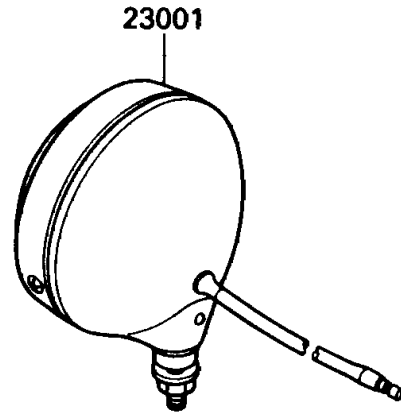

Mule 1000 PARTS DIAGRAM

Headlight(s)

F2710-0290

Mule 1000 PARTS LIST

Headlight(s)

ITEM NAME	PART NUMBER	QUANTITY
SCREW-CSK-RD-CROS,3X8 (Ref # 222)	222R0308	2
LAMP-ASSY-HEAD (Ref # 23001)	23001-1115	2
BODY-COMP-HEAD LAMP (Ref # 23005)	23005-1085	2
RIM-LAMP (Ref # 23006)	23006-1060	2
LENS-COMP,HEAD LAMP (Ref # 23007)	23007-1179	2
SPRING,HEAD LAMP UNIT (Ref # 92144)	92144-1215	6