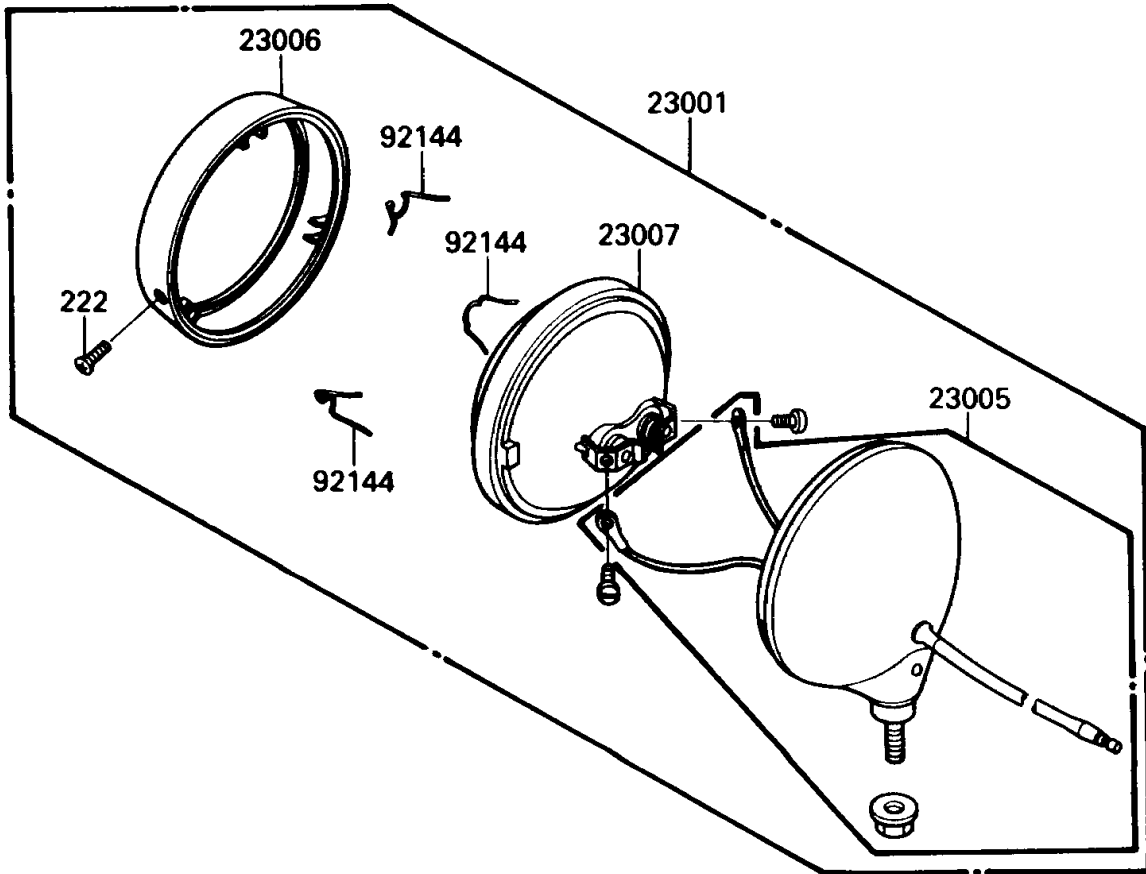

Mule 1000 PARTS DIAGRAM

Headlight(s)

F2710-0290

Mule 1000 PARTS LIST

Headlight(s)

ITEM NAME	PART NUMBER	QUANTITY
SCREW-CSK-RD-CROS,3X8 (Ref # 222)	222R0308	2
LAMP-ASSY-HEAD (Ref # 23001)	23001-1115	2
BODY-COMP-HEAD LAMP (Ref # 23005)	23005-1085	2
RIM-LAMP (Ref # 23006)	23006-1060	2
LENS-COMP,HEAD LAMP (Ref # 23007)	23007-1179	2
SPRING,HEAD LAMP UNIT (Ref # 92144)	92144-1215	6