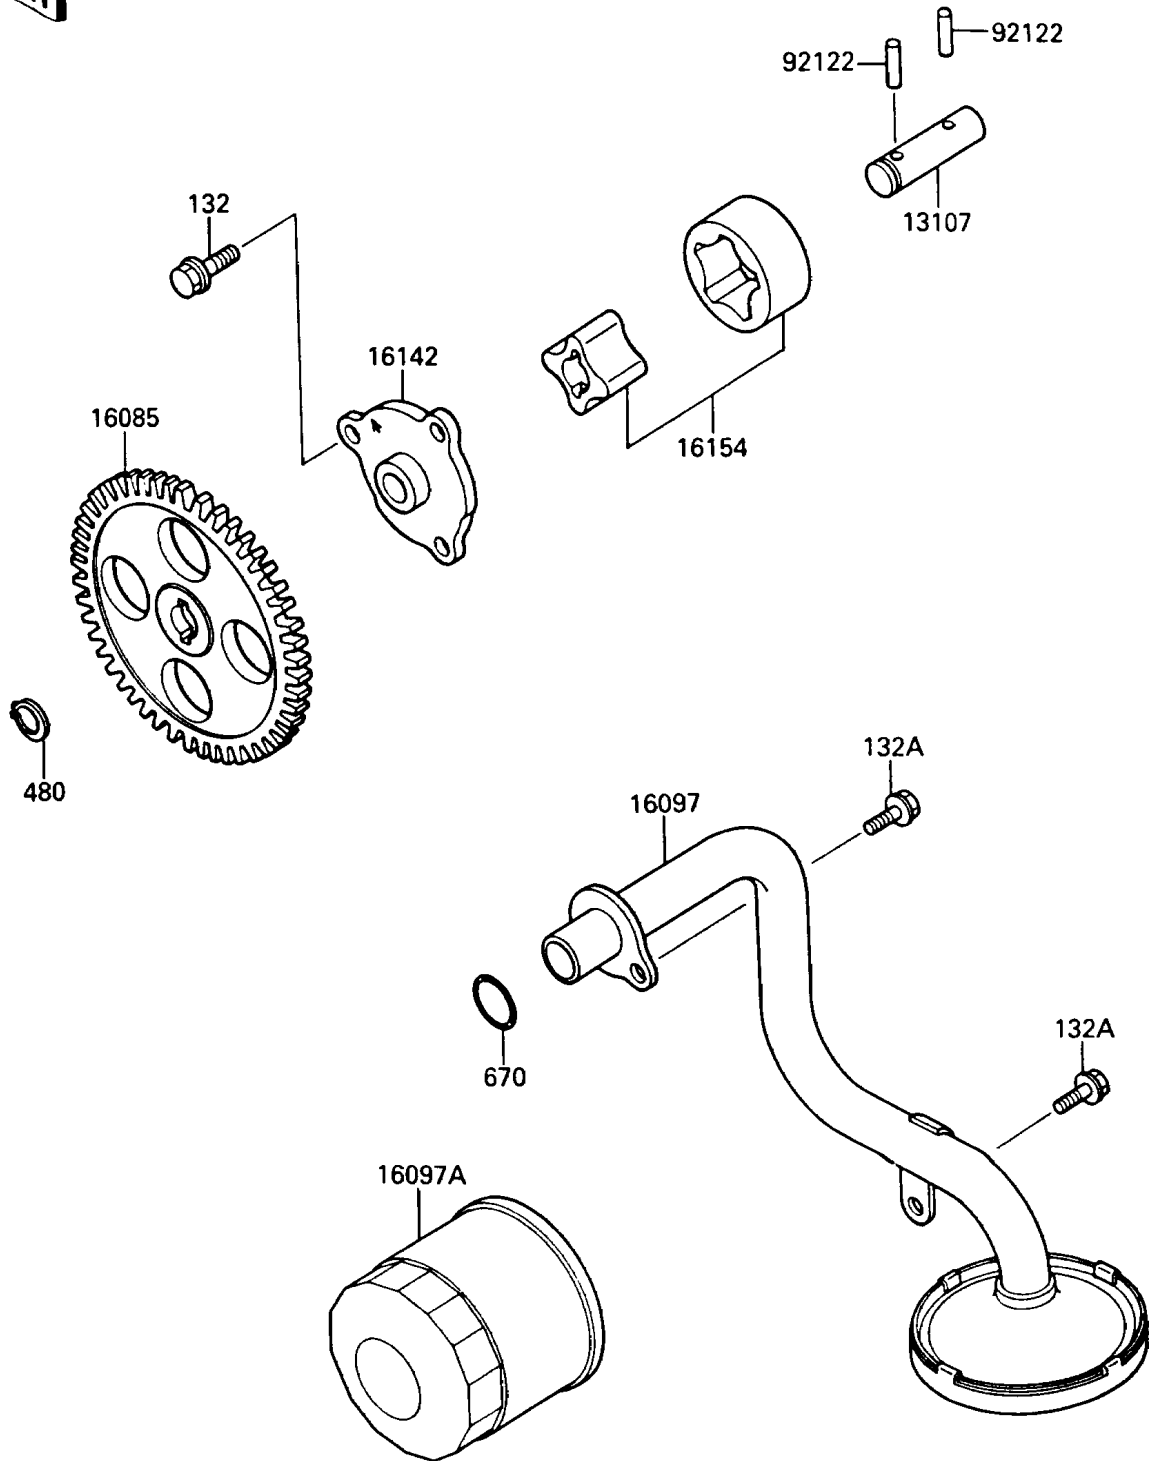

Mule 1000 PARTS DIAGRAM

Oil Pump/Oil Filter

E1710-0090

Mule 1000 PARTS LIST

Oil Pump/Oil Filter

ITEM NAME	PART NUMBER	QUANTITY
BOLT-FLANGED-SMALL (Ref # 132)	132G0616	1
BOLT-FLANGED-SMALL (Ref # 132A)	132J0612	1
CIRCLIP-TYPE-C,11MM (Ref # 480)	480J1100	1
O RING (Ref # 670)	670D2018	1
SHAFT,PUMP (Ref # 13107)	13107-1217	1
GEAR,PUMP,50T (Ref # 16085)	16085-1203	1
FILTER-ASSY-OIL (Ref # 16097)	16097-1057	1
FILTER-ASSY-OIL (Ref # 16097A)	16097-1064	1
COVER-PUMP (Ref # 16142)	16142-1082	1
ROTOR-PUMP (Ref # 16154)	16154-1073	1
ROLLER,3X15.8 (Ref # 92122)	92122-1126	1