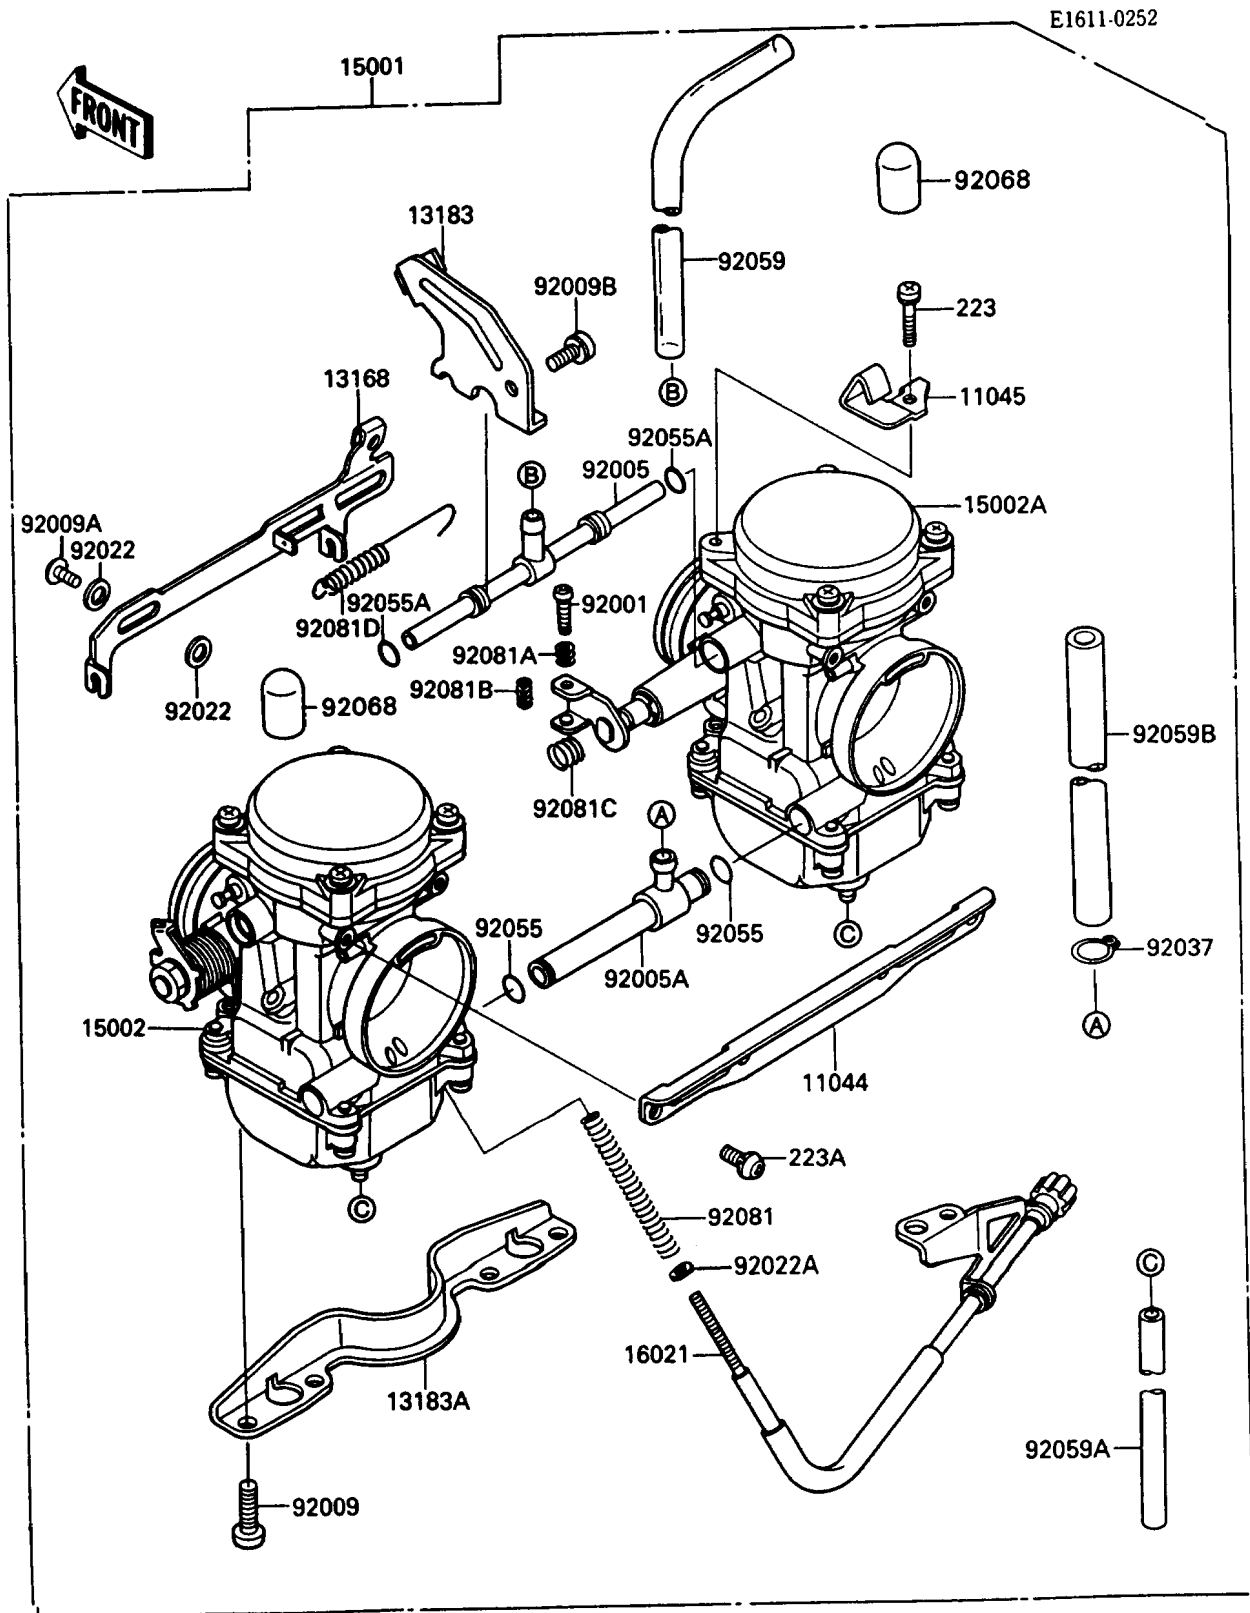

Mule 1000 PARTS DIAGRAM

Carburetor

Mule 1000 PARTS LIST

Carburetor

ITEM NAME	PART NUMBER	QUANTITY
SCREW-PAN-WS-CROS (Ref # 223)	223C0420	1
SCREW-PAN-WS-CROS (Ref # 223A)	223C0510	1
BRACKET,CARBURETOR STAY,UPP (Ref # 11044)	11044-1313	1
BRACKET,STARTER LEVER (Ref # 11045)	11045-1824	1
LEVER,STARTER (Ref # 13168)	13168-1397	1
PLATE,THROTTLE CABLE (Ref # 13183)	13183-1276	1
PLATE,CARBURETOR,FR,6MM (Ref # 13183A)	13183-1277	1
CARBURETOR-ASSY (Ref # 15001)	15001-1391	1
CARBURETOR,LH (Ref # 15002)	15002-1594	1
CARBURETOR,RH (Ref # 15002A)	15002-1595	1
SCREW-THROTTLE STOP (Ref # 16021)	16021-1127	1
BOLT,THROTTLE ADJUST (Ref # 92001)	92001-1998	1
FITTING (Ref # 92005)	92005-1134	1
FITTING (Ref # 92005A)	92005-1172	1
SCREW,6X16 (Ref # 92009)	92009-1129	1
SCREW (Ref # 92009A)	92009-1262	1
SCREW,5X10 (Ref # 92009B)	92009-1365	1
WASHER,6.1X11X0.8,POLYACETAL (Ref # 92022)	92022-1199	1
WASHER,PLAIN,STOP SPRING (Ref # 92022A)	92022-1480	1
CLAMP,FUEL TUBE (Ref # 92037)	92037-1075	1
RING-O (Ref # 92055)	92055-1004	1
RING-O,FUEL FITTING (Ref # 92055A)	92055-1223	1
TUBE,6.5X9.5X500 (Ref # 92059)	92059-1465	1
TUBE,3.5X6.5X420 (Ref # 92059A)	92059-1748	1
TUBE,5.3X10.5X400 (Ref # 92059B)	92059-1940	1
PLUG,12X25 (Ref # 92068)	92068-006	1
SPRING,THROTTLE STOP SCREW (Ref # 92081)	92081-1617	1
SPRING,THROTTLE ADJUST UPP (Ref # 92081A)	92081-1620	1
SPRING,THROTTLE ADJUST LWR (Ref # 92081B)	92081-1621	1

Mule 1000 PARTS LIST

Carburetor

ITEM NAME	PART NUMBER	QUANTITY
SPRING (Ref # 92081C)	92081-1876	1
SPRING,STARTER LEVER (Ref # 92081D)	92081-1893	1