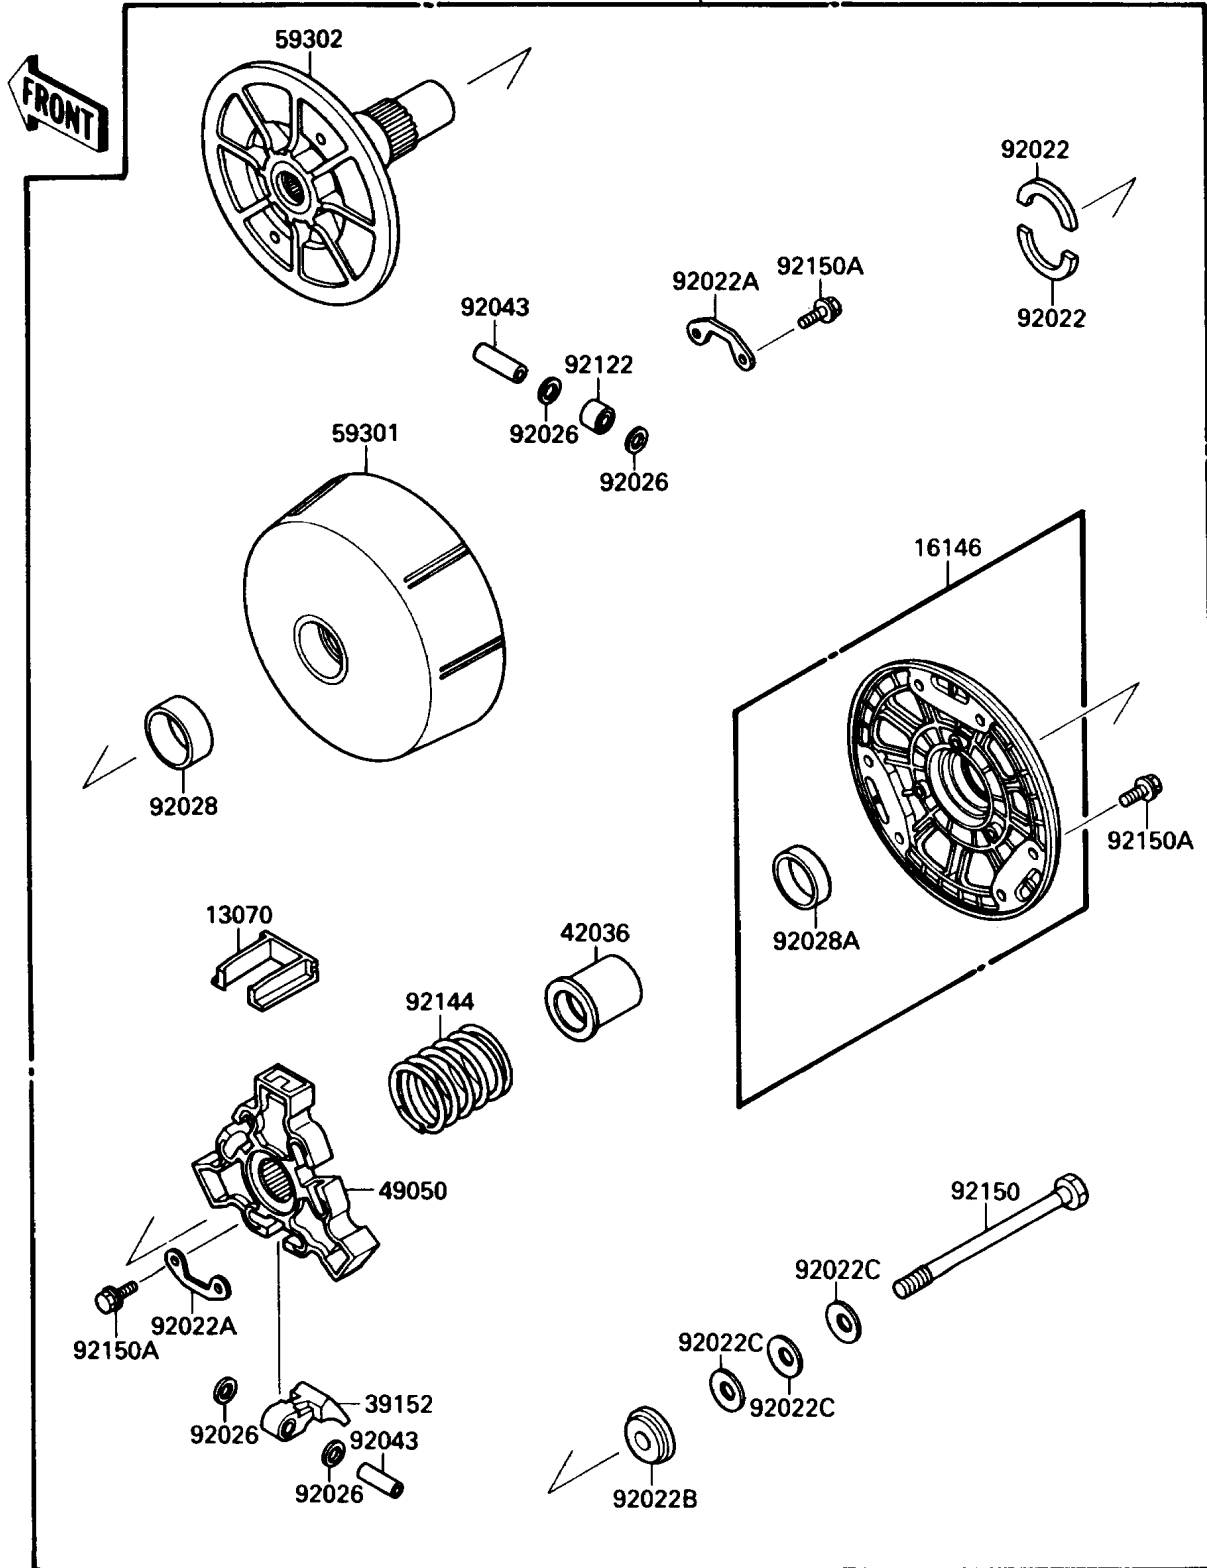

Mule 1000 PARTS DIAGRAM

Drive Converter

49093

E1391-0001

Mule 1000 PARTS LIST

Drive Converter

ITEM NAME	PART NUMBER	QUANTITY
GUIDE (Ref # 13070)	13070-1185	3
COVER-ASSY (Ref # 16146)	16146-1088	1
WEIGHT-RAMP (Ref # 39152)	39152-1051	3
SLEEVE (Ref # 42036)	42036-1221	1
SPIDER (Ref # 49050)	49050-1053	1
CONVERTER-ASSY-DRIVE (Ref # 49093)	49093-1051	1
SHEAVE-MOVABLE (Ref # 59301)	59301-1051	1
SHEAVE-COMP (Ref # 59302)	59302-1051	1
WASHER,SPLIT (Ref # 92022)	92022-1897	2
WASHER (Ref # 92022A)	92022-1899	6
WASHER,SLEEVE (Ref # 92022B)	92022-1900	1
WASHER,SPECIAL CONICAL (Ref # 92022C)	92022-1901	3
SPACER,10X16X0.8 (Ref # 92026)	92026-1304	12
BUSHING,43X47X20 (Ref # 92028)	92028-1508	1
BUSHING,40X44X12 (Ref # 92028A)	92028-1511	1
PIN,6.5X10X38 (Ref # 92043)	92043-1370	6
ROLLER (Ref # 92122)	92122-1152	3
SPRING,DRIVE (Ref # 92144)	92144-1196	1
BOLT,12X163.5 (Ref # 92150)	92150-1008	1
BOLT,6X20 (Ref # 92150A)	92150-1014	18