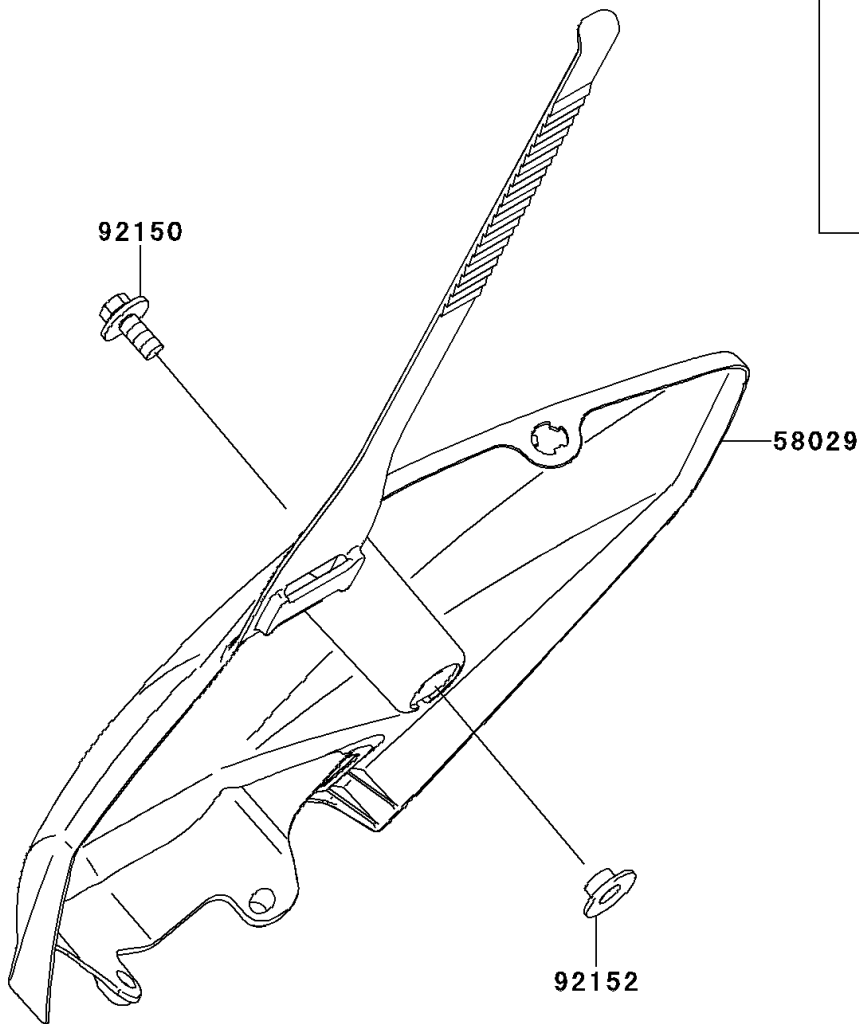

2014 KLX®110 PARTS DIAGRAM

Accessory

F2910

2014 KLX®110 PARTS LIST

Accessory

ITEM NAME	PART NUMBER	QUANTITY
PLATE-NUMBER,B.WHITE (Ref # 58029)	58029-0010-266	1
BOLT,6X14 (Ref # 92150)	92150-1340	1
COLLAR (Ref # 92152)	92152-0427	1