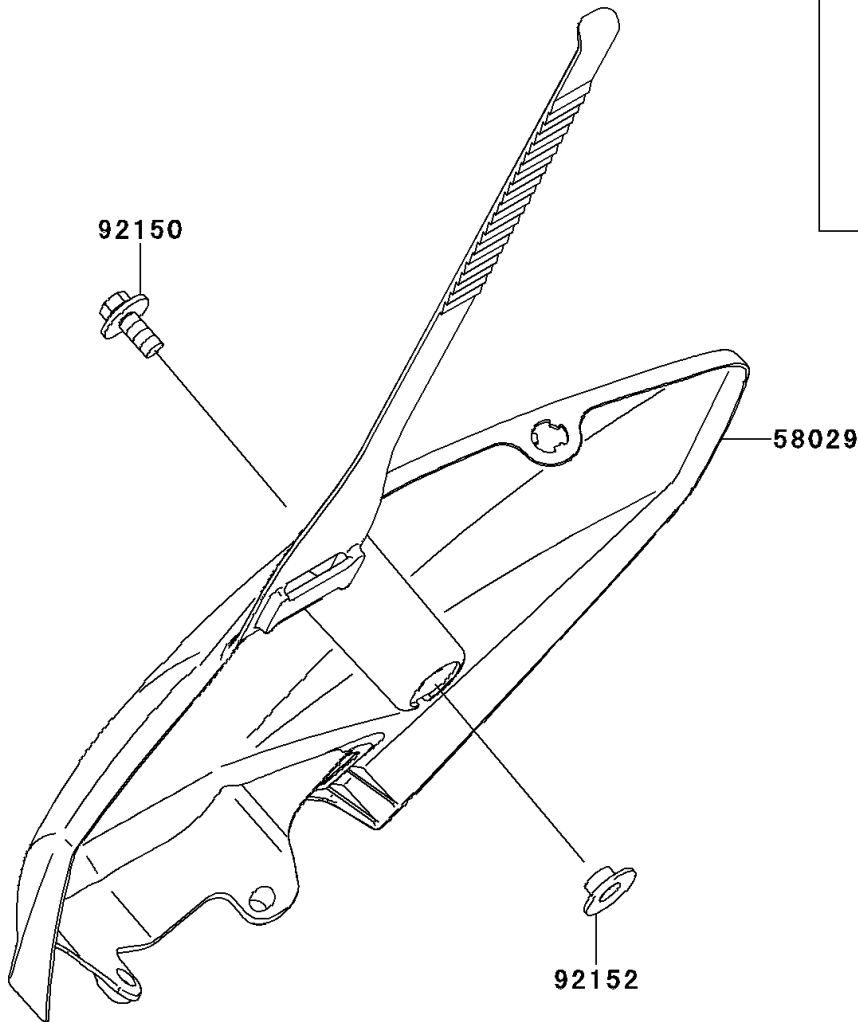

2013 KLX®110 PARTS DIAGRAM

Accessory

F2910

2013 KLX®110 PARTS LIST

Accessory

ITEM NAME	PART NUMBER	QUANTITY
PLATE-NUMBER,B.WHITE (Ref # 58029)	58029-0010-266	1
BOLT,6X14 (Ref # 92150)	92150-1340	1
COLLAR (Ref # 92152)	92152-0427	1