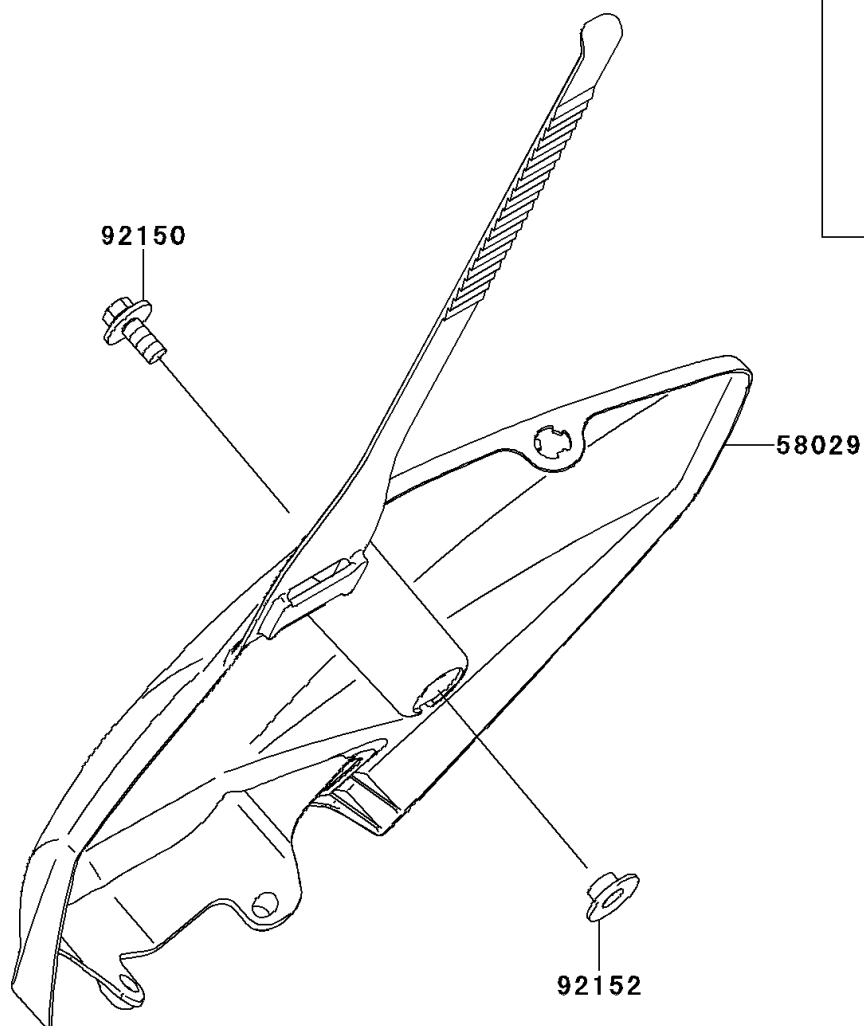

2011 KLX®110 PARTS DIAGRAM

Accessory

F2910

2011 KLX®110 PARTS LIST

Accessory

ITEM NAME	PART NUMBER	QUANTITY
PLATE-NUMBER,B.WHITE (Ref # 58029)	58029-0010-266	1
BOLT,6X14 (Ref # 92150)	92150-1340	1
COLLAR (Ref # 92152)	92152-0427	1